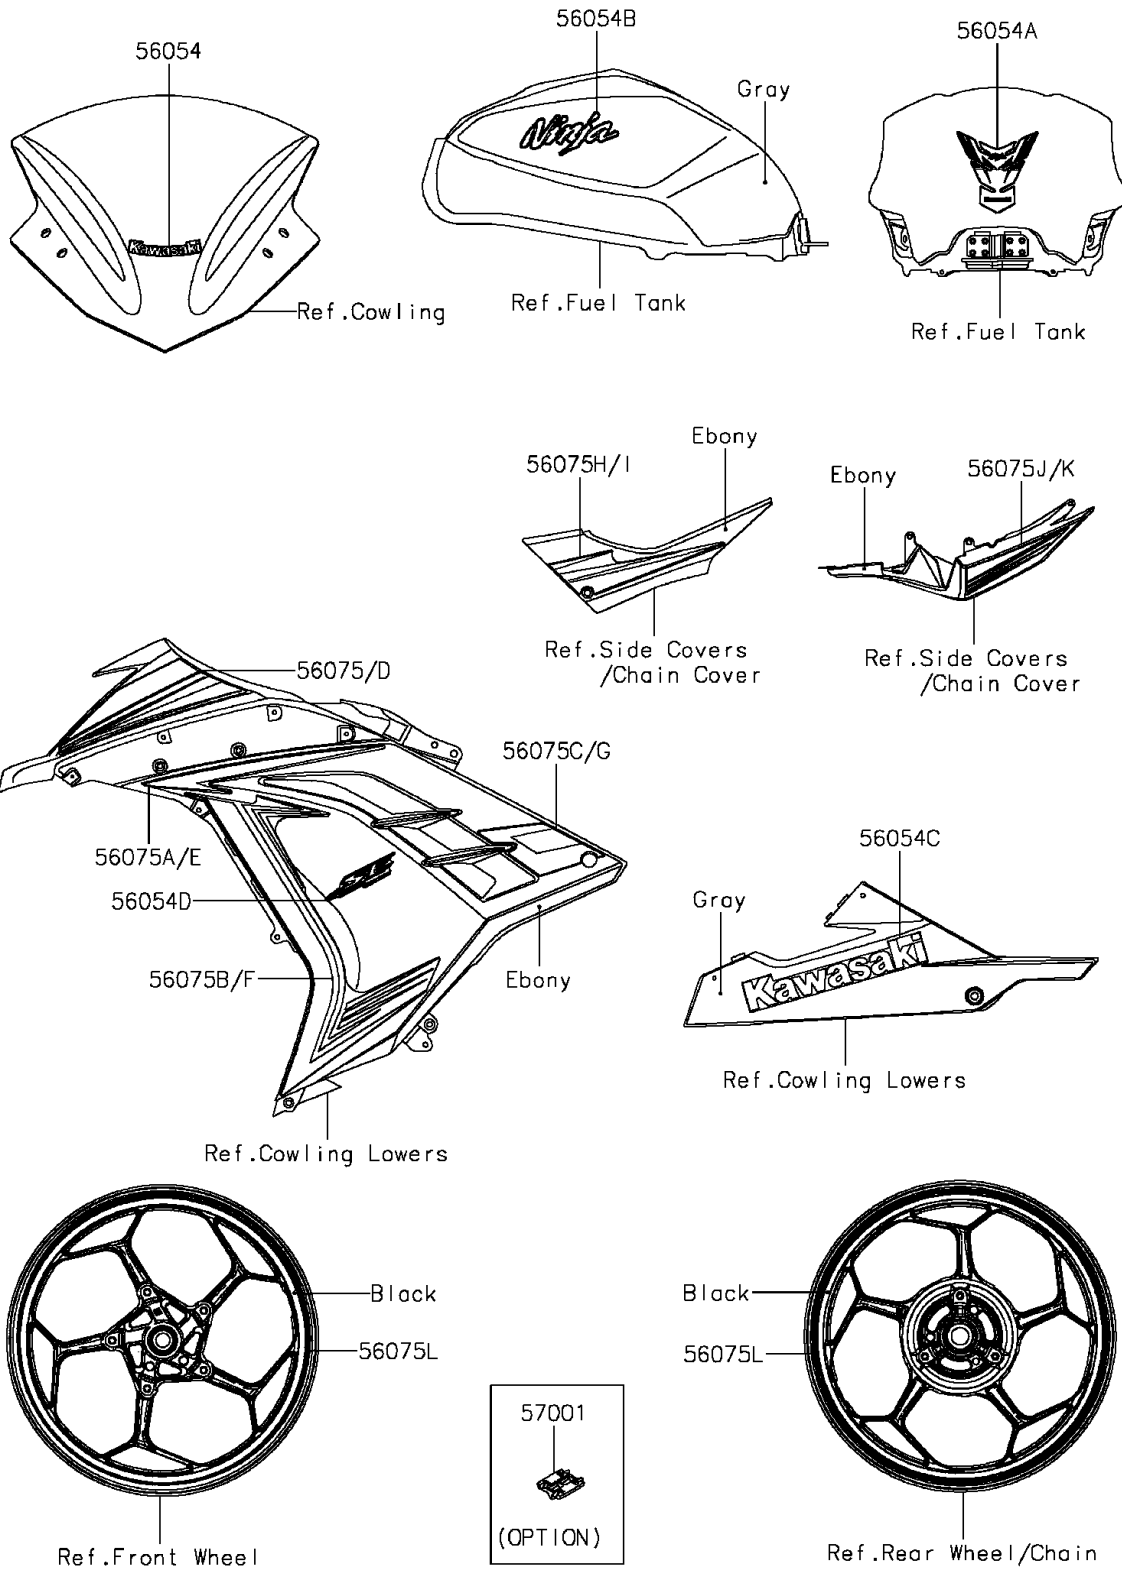

## 2015 Ninja® 300 SE PARTS DIAGRAM

Decals(Gray)(AFSA)

F2861B

## 2015 Ninja® 300 SE PARTS LIST

Decals(Gray)(AFSA)

ITEM NAME	PART NUMBER	QUANTITY
MARK,WINDSHIELD,KAWASAKI (Ref # 56054)	56054-1088	1
MARK,TANK PAD (Ref # 56054A)	56054-1599	1
MARK,FUEL TANK,NINJA (Ref # 56054B)	56054-1600	1
MARK,LWR COWL.,KAWASAKI (Ref # 56054C)	56054-1601	1
MARK,SIDE COWL.,SE (Ref # 56054D)	56054-1733	1
PATTERN,SIDE COWL.,LH,UPP (Ref # 56075)	56075-0198	1
PATTERN,SIDE COWL.,LH,CNT (Ref # 56075A)	56075-0199	1
PATTERN,SIDE COWL.,LH,LWR,FR (Ref # 56075B)	56075-0200	1
PATTERN,SIDE COWL.,LH,LWR,RR (Ref # 56075C)	56075-0201	1
PATTERN,SIDE COWL.,RH,UPP (Ref # 56075D)	56075-0202	1
PATTERN,SIDE COWL.,RH,CNT (Ref # 56075E)	56075-0203	1
PATTERN,SIDE COWL.,RH,LWR,FR (Ref # 56075F)	56075-0204	1
PATTERN,SIDE COWL.,RH,LWR,RR (Ref # 56075G)	56075-0205	1
PATTERN,SEAT COVER,FR,LH (Ref # 56075H)	56075-0206	1
PATTERN,SEAT COVER,FR,RH (Ref # 56075I)	56075-0207	1
PATTERN,SEAT COVER,RR,LH (Ref # 56075J)	56075-0208	1
PATTERN,SEAT COVER,RR,RH (Ref # 56075K)	56075-0209	1
PATTERN,WHEEL,GREEN,4X1353 (Ref # 56075L)	56075-0210	1
RIM STRIPE APPLICATOR (Ref # 57001)	57001-1752	1