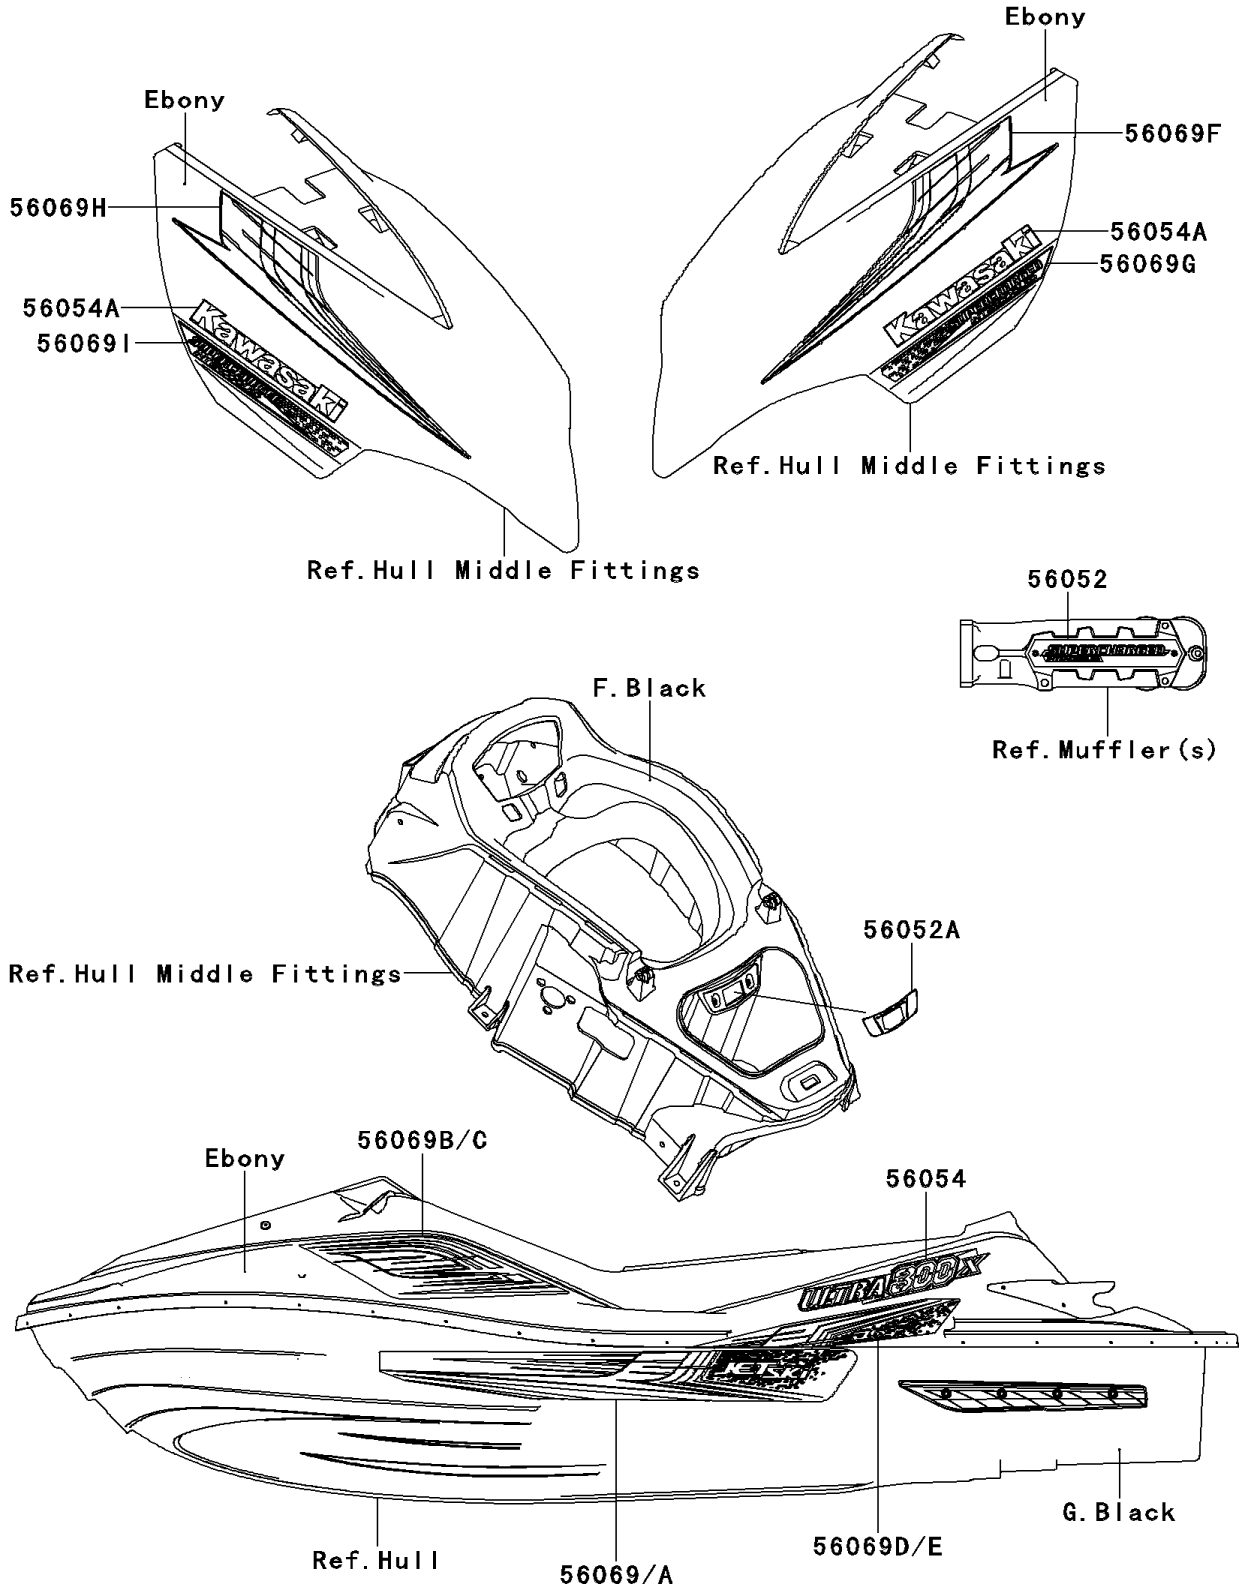

2013 JET SKI® ULTRA® 300X PARTS DIAGRAM

Decals(Green)

F3880

2013 JET SKI® ULTRA® 300X PARTS LIST

Decals(Green)

ITEM NAME	PART NUMBER	QUANTITY
MARK,SUPERCHARGED (Ref # 56052)	56052-3877	1
MARK,IMMOBILIZER (Ref # 56052A)	56052-3878	1
MARK,DECK,ULTRA300X (Ref # 56054)	56054-1039	2
MARK,HATCH COVER,KAWASAKI (Ref # 56054A)	56054-1045	2
PATTERN,HULL,LH (Ref # 56069)	56069-2339	1
PATTERN,HULL,RH (Ref # 56069A)	56069-2340	1
PATTERN,DECK,FR,LH (Ref # 56069B)	56069-2341	1
PATTERN,DECK,FR,RH (Ref # 56069C)	56069-2342	1
PATTERN,DECK,RR,LH (Ref # 56069D)	56069-2343	1
PATTERN,DECK,RR,RH (Ref # 56069E)	56069-2344	1
PATTERN,HATCH COVER,UPP,LH (Ref # 56069F)	56069-2345	1
PATTERN,HATCH COVER,LWR,LH (Ref # 56069G)	56069-2346	1
PATTERN,HATCH COVER,UPP,RH (Ref # 56069H)	56069-2347	1
PATTERN,HATCH COVER,LWR,RH (Ref # 56069I)	56069-2348	1