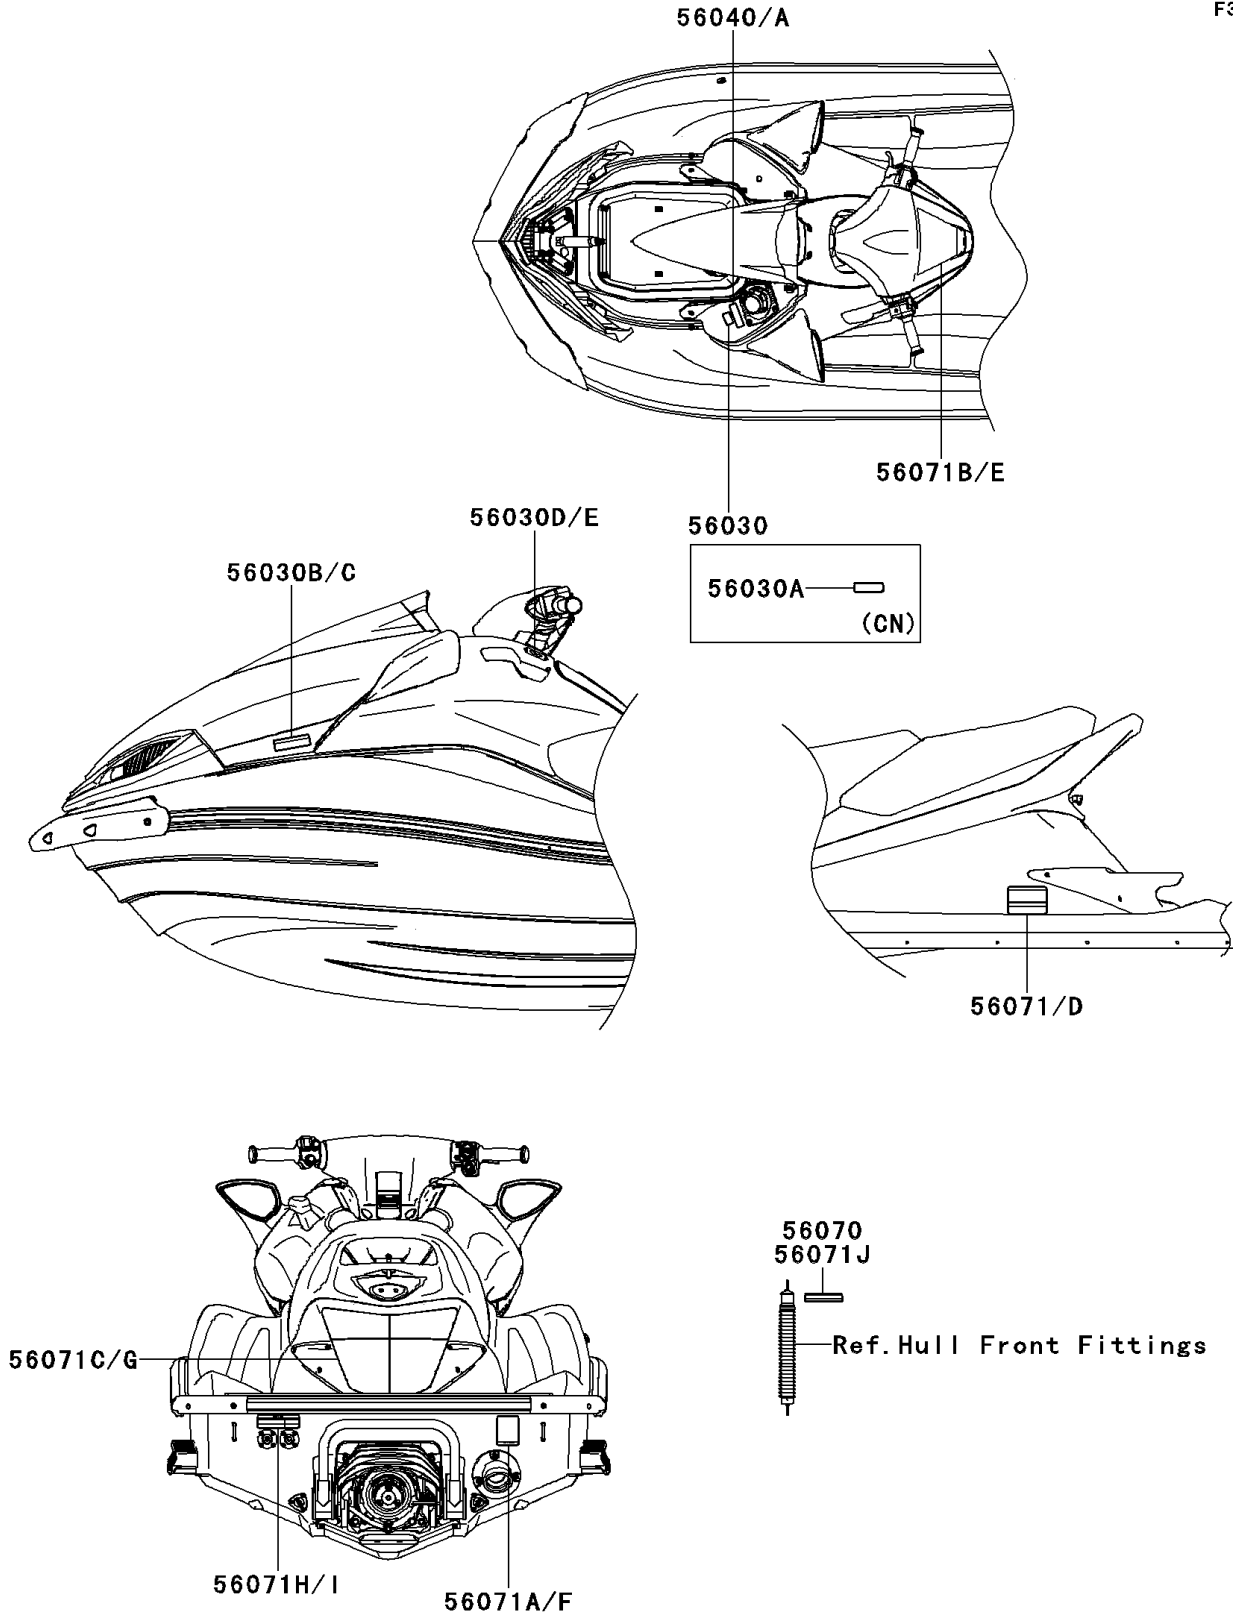

2013 JET SKI® ULTRA® 300X PARTS DIAGRAM

Labels

F3183

2013 JET SKI® ULTRA® 300X PARTS LIST

Labels

ITEM NAME	PART NUMBER	QUANTITY
LABEL,FIRE EXTINGUISHER (Ref # 56030B)	56030-3755	1
LABEL,REVERSE (Ref # 56030D)	56030-3815	1
LABEL-WARNING,GASOLINE (Ref # 56040)	56040-3972	1
LABEL-WARNING,DAMPER (Ref # 56070)	56070-3876	1
LABEL-WARNING,GRAB HANDLE&STEP (Ref # 56071)	56071-0224	1
LABEL-WARNING,RIGHTING (Ref # 56071A)	56071-0225	1
LABEL-WARNING,TETHER SWITCH (Ref # 56071B)	56071-0226	1
LABEL-WARNING,IMPORTANT SAFETY (Ref # 56071C)	56071-0228	1
LABEL-WARNING,FLUSHING (Ref # 56071H)	56071-0350	1
LABEL,GASOLINE (Ref # 56030)	56030-0357	1
LABEL,GASOLINE,FRN (Ref # 56030A)	56030-0358	1
LABEL,FIRE EXTINGUISHER,FRN (Ref # 56030C)	56030-3757	1
LABEL,REVERSE,FRN (Ref # 56030E)	56030-3816	1
LABEL,GASOLINE,FRN (Ref # 56040A)	56040-3978	1
LABEL-WARNING,GRAB HANDLE&STEP (Ref # 56071D)	56071-0229	1
LABEL-WARNING,TETHER SWITCH,FRN (Ref # 56071E)	56071-0231	1
LABEL-WARNING,RIGHTING,FRN (Ref # 56071F)	56071-0233	1
LABEL-WARNING,IMPORTANT SAFETY (Ref # 56071G)	56071-0344	1
LABEL-WARNING,FLUSHING,FRN (Ref # 56071I)	56071-0351	1
LABEL-WARNING,DAMPER,FRN (Ref # 56071J)	56071-3737	1