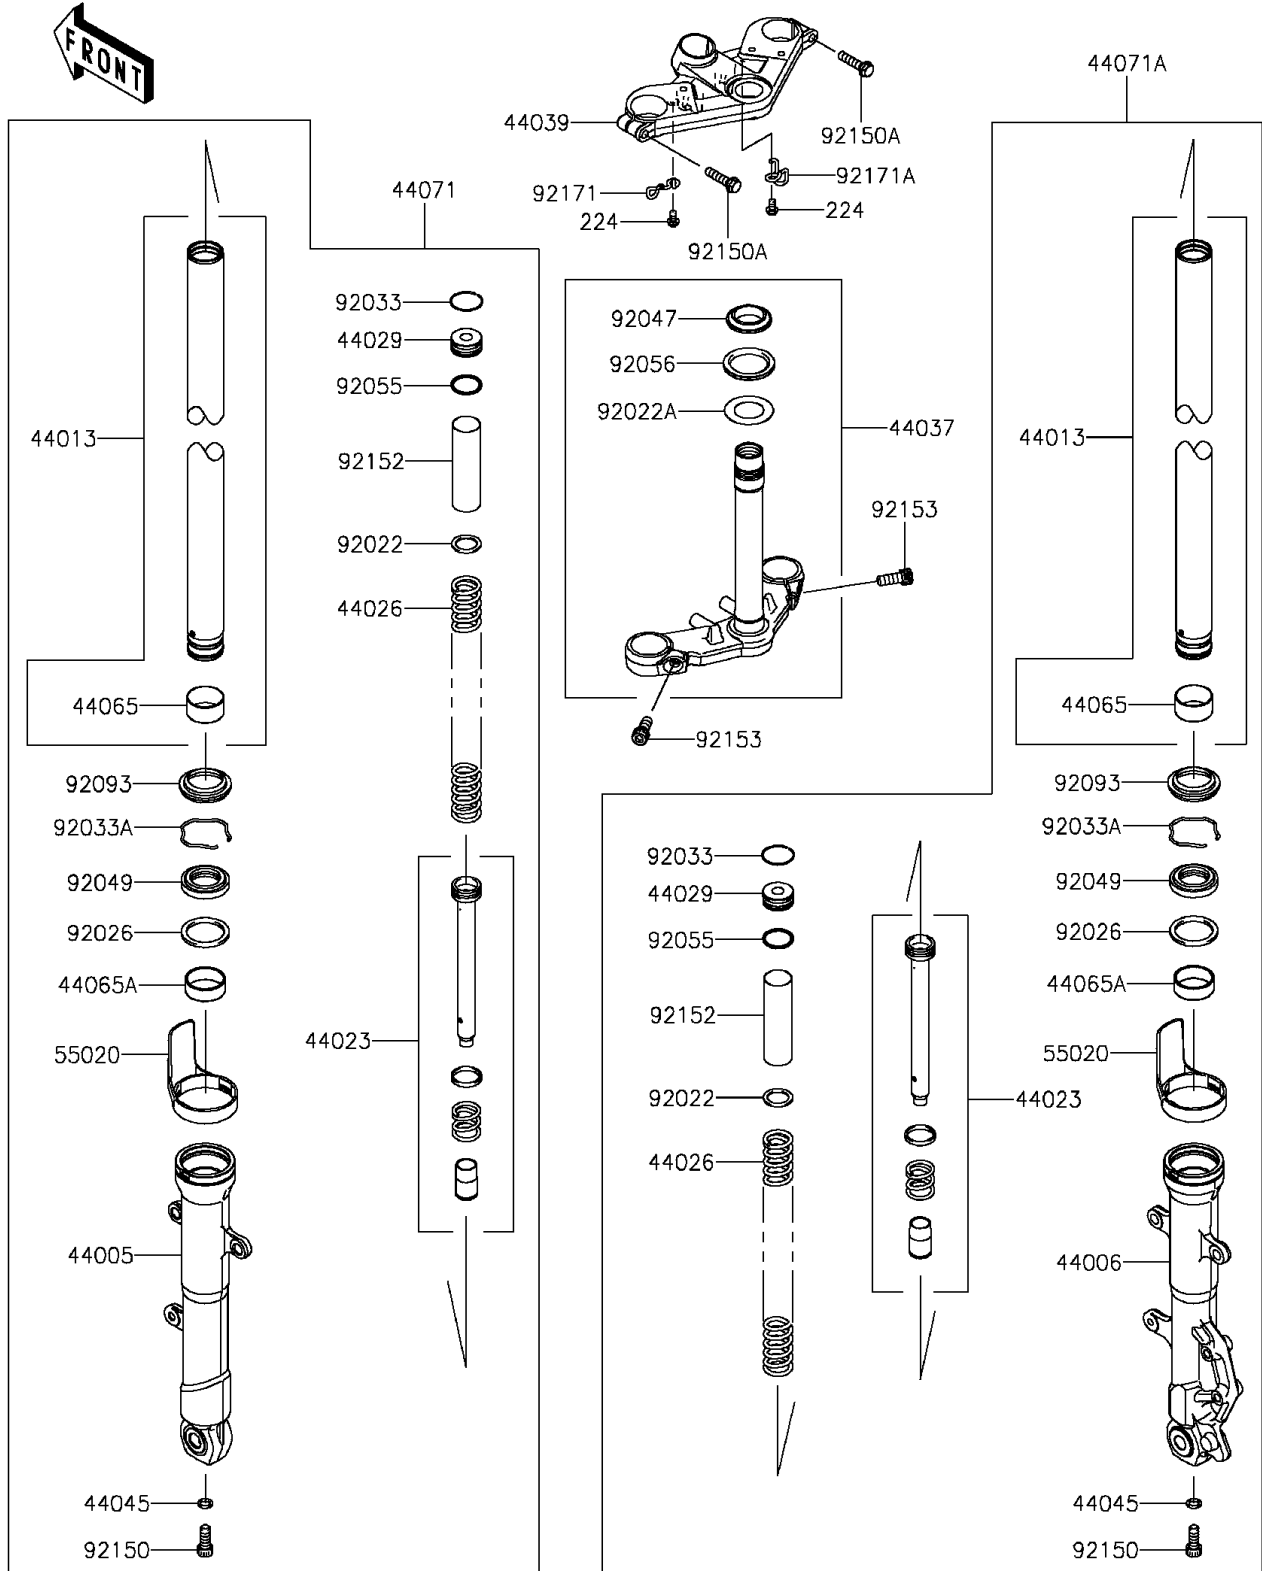

## 2015 Ninja® 300 SE PARTS DIAGRAM

Front Fork

F2340

## 2015 Ninja® 300 SE PARTS LIST

Front Fork

ITEM NAME	PART NUMBER	QUANTITY
SCREW-PAN-WP-CROS,6X12 (Ref # 224)	224AB0612	1
PIPE-LEFT FORK OUTER,F.S.BLK (Ref # 44005)	44005-0102-18R	1
PIPE-RIGHT FORK OUTER,F.S.BLK (Ref # 44006)	44006-0102-18R	1
PIPE-FORK INNER (Ref # 44013)	44013-0248	1
CYLINDER-SET-FORK (Ref # 44023)	44023-0123	1
SPRING-FRONT FORK (Ref # 44026)	44026-0126	1
SEAT-FORK SPRING (Ref # 44029)	44029-1127	1
HOLDER-FORK UNDER,F.BLACK (Ref # 44037)	44037-0154-21	1
HOLDER-FORK UPPER,F.S.BLACK (Ref # 44039)	44039-0056-18R	1
GASKET,FORK CYLINDER BOLT (Ref # 44045)	44045-051	1
BUSHING-FRONT FORK (Ref # 44065)	44065-0057	1
BUSHING-FRONT FORK (Ref # 44065A)	44065-0058	1
DAMPER-ASSY,LH,F.S.BLACK (Ref # 44071)	44071-1073-18R	1
DAMPER-ASSY,RH,F.S.BLACK (Ref # 44071A)	44071-1074-18R	1
GUARD,INNER TUBE (Ref # 55020)	55020-0929	1
WASHER (Ref # 92022)	92022-1879	1
WASHER,30.5X50X0.6 (Ref # 92022A)	92022-231	1
SPACER,FORK (Ref # 92026)	92026-1443	1
RING-SNAP (Ref # 92033)	92033-1236	1
RING-SNAP (Ref # 92033A)	92033-1286	1
RACE,STEERING STEM BEARING (Ref # 92047)	92047-012	1
SEAL-OIL (Ref # 92049)	92049-0734	1
RING-O,FORK SPRING SEAT (Ref # 92055)	92055-1384	1
SEAL-OIL,STEERING STEM (Ref # 92056)	92056-003	1
SEAL,FORK OUTER (Ref # 92093)	92093-1367	1
BOLT,SOCKET,8X18 (Ref # 92150)	92150-1432	1
BOLT (Ref # 92150A)	92150-1610	1
COLLAR,SPG (Ref # 92152)	92152-1957	1
BOLT,SOCKET,10X25 (Ref # 92153)	92153-0301	1

## 2015 Ninja® 300 SE PARTS LIST

Front Fork

ITEM NAME	PART NUMBER	QUANTITY
CLAMP,LH (Ref # 92171)	92171-1857	1
CLAMP,RH (Ref # 92171A)	92171-1947	1