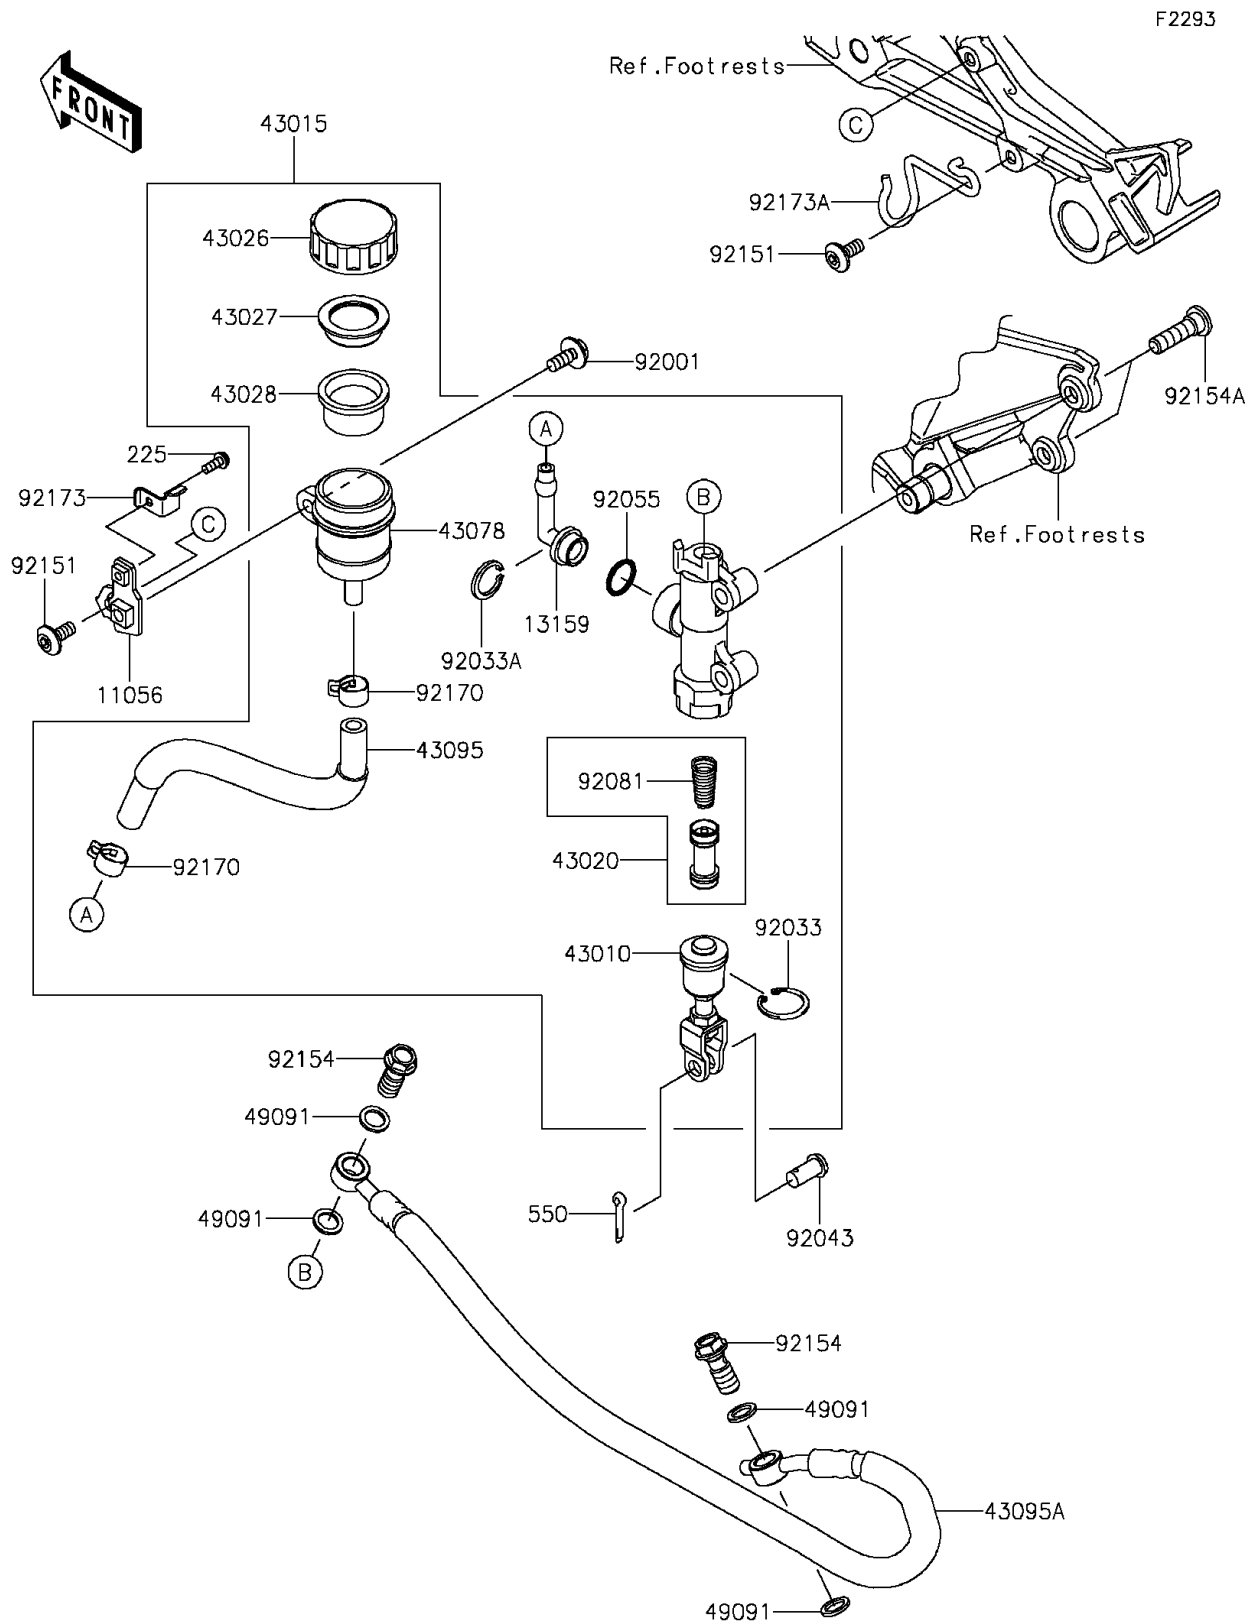

2015 Ninja® 300 SE PARTS DIAGRAM

Rear Master Cylinder

2015 Ninja® 300 SE PARTS LIST

Rear Master Cylinder

ITEM NAME	PART NUMBER	QUANTITY
SCREW-PAN-WSP-CROS,4X12 (Ref # 225)	225AB0412	1
PIN-COTTER,2.0X15 (Ref # 550)	550AA2015	1
BRACKET (Ref # 11056)	11056-2306	1
CONNECTOR (Ref # 13159)	13159-1056	1
ROD-ASSY-BRAKE (Ref # 43010)	43010-0010	1
CYLINDER-ASSY-MASTER,RR (Ref # 43015)	43015-0573	1
PISTON-COMP-BRAKE (Ref # 43020)	43020-1057	1
CAP-BRAKE (Ref # 43026)	43026-0009	1
PLATE-DIAPHRAGM (Ref # 43027)	43027-1053	1
DIAPHRAGM (Ref # 43028)	43028-1065	1
RESERVOIR (Ref # 43078)	43078-0040	1
HOSE-BRAKE (Ref # 43095)	43095-0765	1
HOSE-BRAKE,RR,520MM (Ref # 43095A)	43095-0767	1
WASHER-SEAL,10.1X14.5X1.5 (Ref # 49091)	49091-0001	1
BOLT,W/P,6X16 (Ref # 92001)	92001-1860	1
RING-SNAP,20.9X24.6X1.2 (Ref # 92033)	92033-0079	1
RING-SNAP,20.5MM (Ref # 92033A)	92033-1186	1
PIN,8X17 (Ref # 92043)	92043-0104	1
RING-O,14.8X2.4 (Ref # 92055)	92055-0741	1
SPRING,MASTER CYLINDER (Ref # 92081)	92081-1737	1
BOLT,SOCKET,6X14 (Ref # 92151)	92151-1654	1
BOLT,OIL,L=23 (Ref # 92154)	92154-0226	1
BOLT,SOCKET,8X30 (Ref # 92154A)	92154-0843	1
CLAMP,HOSE (Ref # 92170)	92170-1091	1
CLAMP,RESERVOIR TANK CAP (Ref # 92173)	92173-0028	1
CLAMP (Ref # 92173A)	92173-0936	1