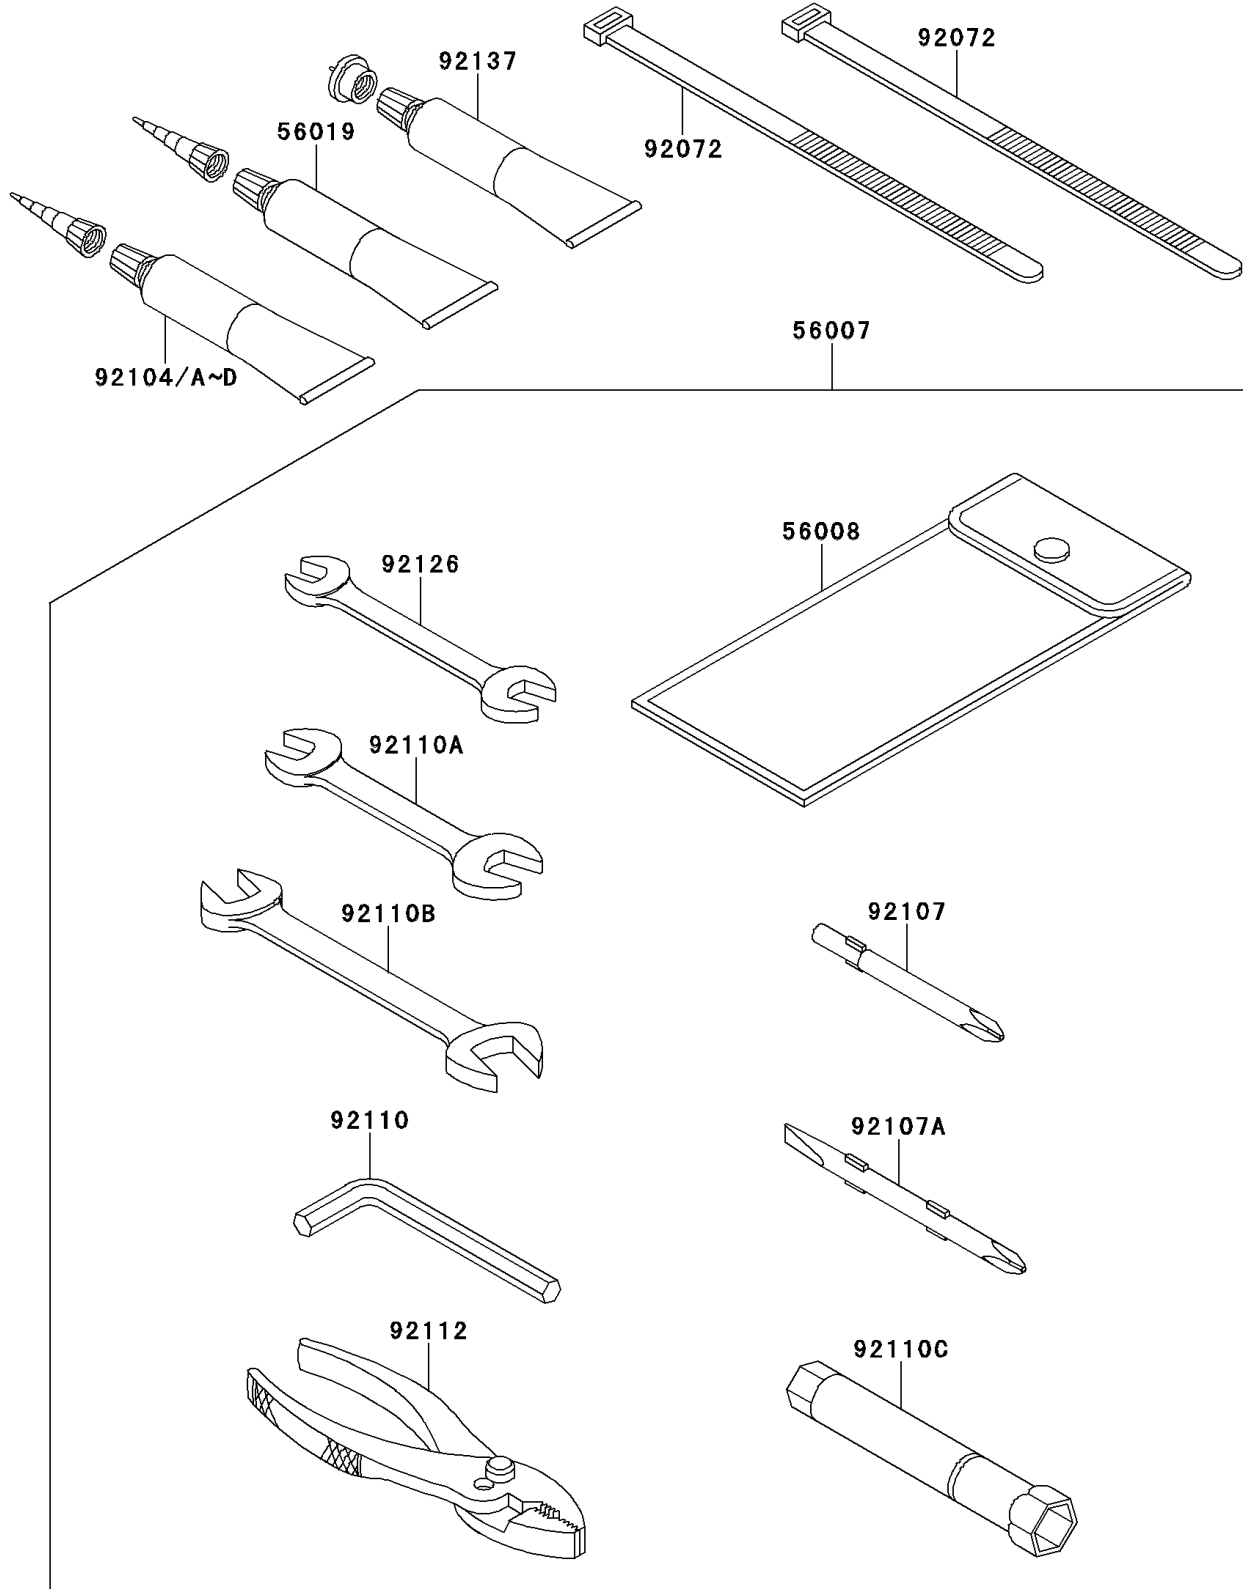

2013 JET SKI® ULTRA® 300X PARTS DIAGRAM

Owner's Tools

F3182

2013 JET SKI® ULTRA® 300X PARTS LIST

Owner's Tools

ITEM NAME	PART NUMBER	QUANTITY
TOOL-KIT (Ref # 56007)	56007-3720	1
BAG,TOOL (Ref # 56008)	56008-3706	1
GASKET-LIQUID,TB1211,WHITE (Ref # 56019)	56019-120	1
BAND,L=250 (Ref # 92072)	92072-1237	2
GASKET-LIQUID,TB1211F,CLEAR (Ref # 92104)	92104-0004	1
GASKET-LIQUID,TB1216,GRAY (Ref # 92104A)	92104-1063	1
GASKET-LIQUID,TB1216B,BLACK (Ref # 92104B)	92104-1064	1
GASKET-LIQUID,TB1215,GRAY (Ref # 92104C)	92104-1065	1
GASKET-LIQUID,TB1521,BROWN (Ref # 92104D)	92104-3701	1
TOOL-DRIVER,#3PHILLIPS (Ref # 92107)	92107-005	1
TOOL-DRIVER,#2PHILLIPS&SLOT (Ref # 92107A)	92107-1051	1
TOOL-WRENCH,ALLEN,5MM (Ref # 92110)	92110-1015	1
TOOL-WRENCH,OPEN END,10X12 (Ref # 92110A)	92110-1152	1
TOOL-WRENCH,OPEN END,14X17 (Ref # 92110B)	92110-1153	1
TOOL-WRENCH,BOX,16MM (Ref # 92110C)	92110-3706	1
TOOL-PLIERS (Ref # 92112)	92112-1001	1
TOOL-WRENCH,OPEN END,8X10 (Ref # 92126)	92126-004	1
GREASE (Ref # 92137)	92137-1002	1