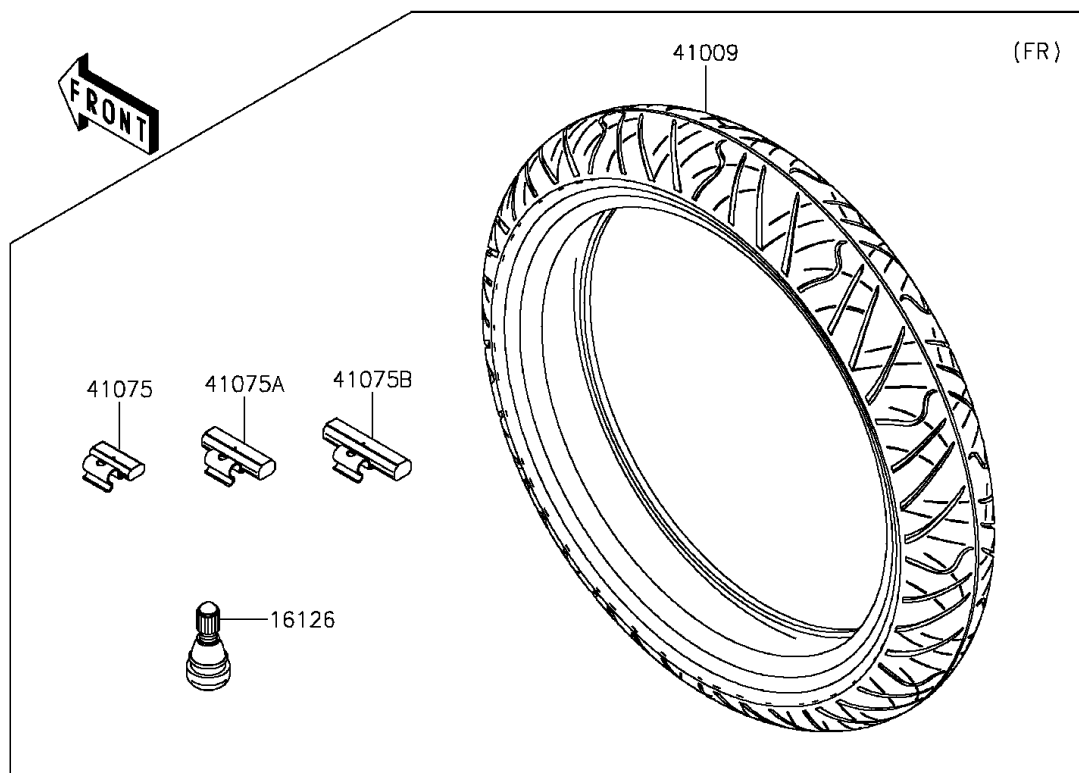

2015 Ninja® 300 SE PARTS DIAGRAM

Tires

F2210

2015 Ninja® 300 SE PARTS LIST

Tires

ITEM NAME	PART NUMBER	QUANTITY
VALVE,TIRE (Ref # 16126)	16126-1140	1
TIRE,FR,110/70-17 54S,RX-01F (Ref # 41009)	41009-0570	1
TIRE,RR,140/70-17 66S,RX-01R (Ref # 41009A)	41009-0571	1
BALANCER-WHEEL,10G,SILVER (Ref # 41075)	41075-0007	1
BALANCER-WHEEL,20G,SILVER (Ref # 41075A)	41075-0008	1
BALANCER-WHEEL,30G,SILVER (Ref # 41075B)	41075-0009	1