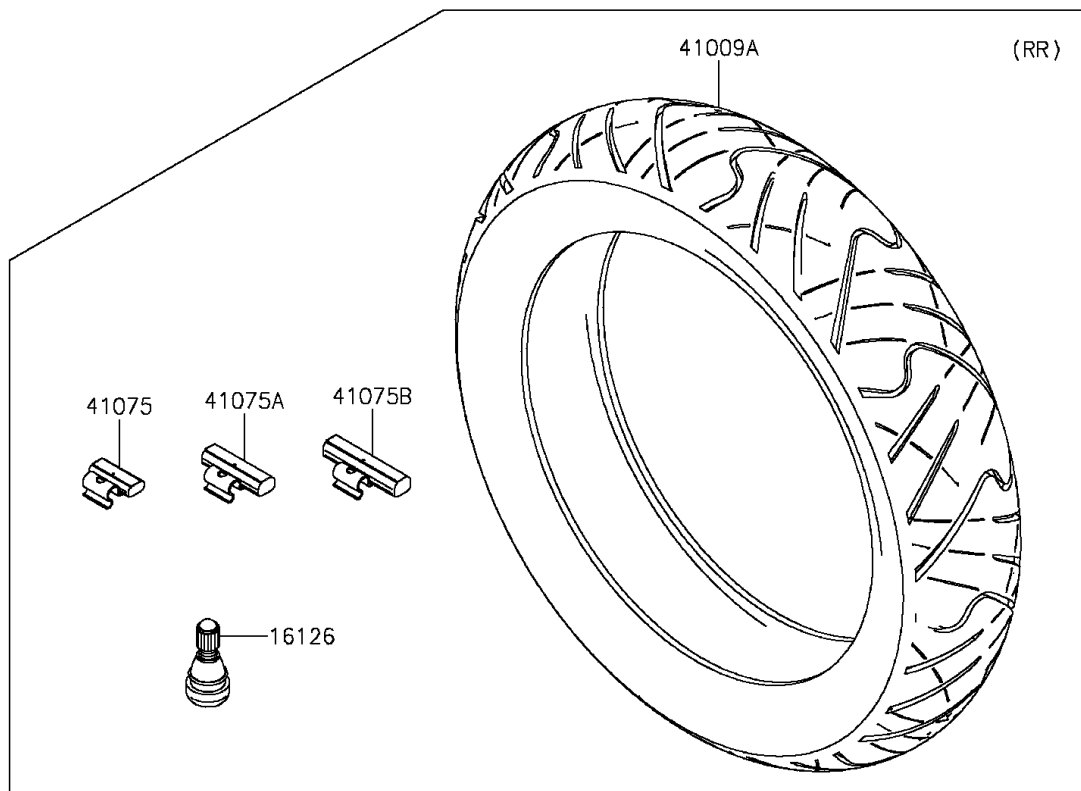

2015 Ninja® 300 SE PARTS DIAGRAM

Tires

F2210

2015 Ninja® 300 SE PARTS LIST

Tires

ITEM NAME	PART NUMBER	QUANTITY
VALVE,TIRE (Ref # 16126)	16126-1140	1
TIRE,FR,110/70-17 54S,RX-01F (Ref # 41009)	41009-0570	1
TIRE,RR,140/70-17 66S,RX-01R (Ref # 41009A)	41009-0571	1
BALANCER-WHEEL,10G,SILVER (Ref # 41075)	41075-0007	1
BALANCER-WHEEL,20G,SILVER (Ref # 41075A)	41075-0008	1
BALANCER-WHEEL,30G,SILVER (Ref # 41075B)	41075-0009	1