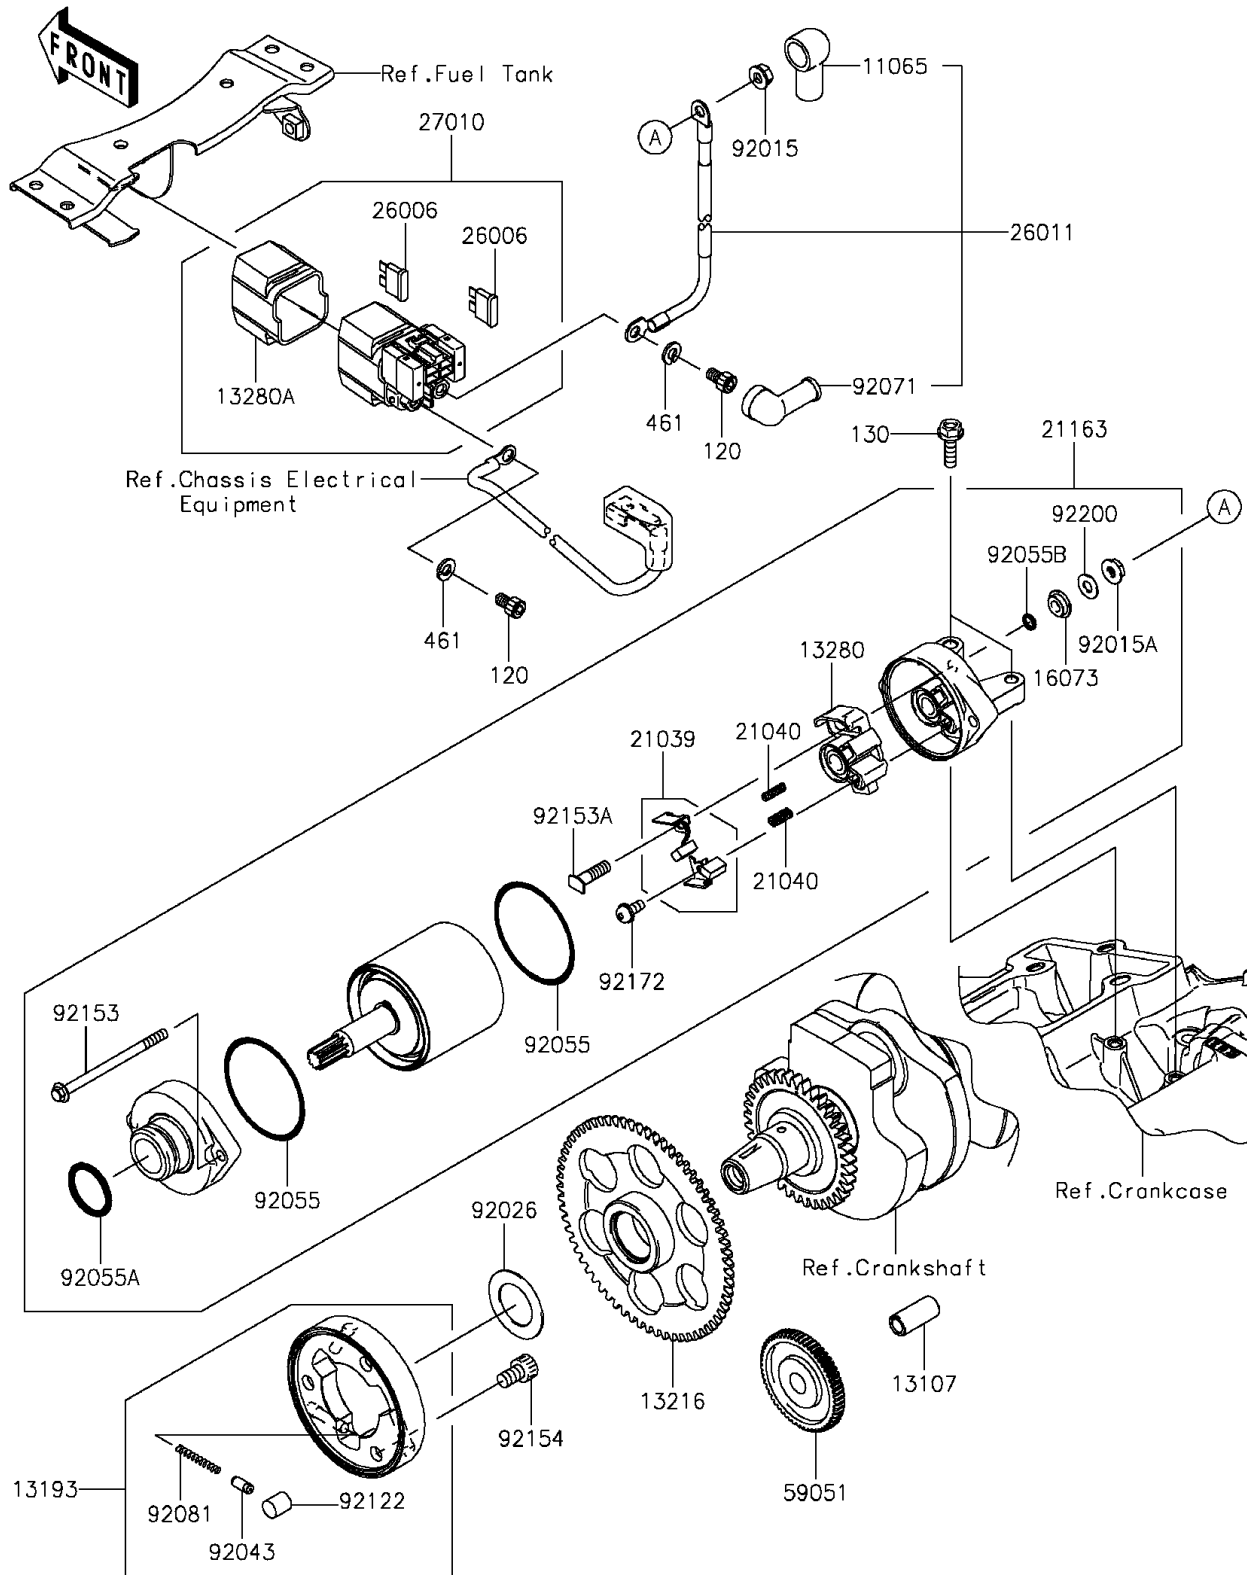

## 2015 Ninja® 300 SE PARTS DIAGRAM

Starter Motor

E1840

## 2015 Ninja® 300 SE PARTS LIST

### Starter Motor

ITEM NAME	PART NUMBER	QUANTITY
BOLT-SOCKET,6X10 (Ref # 120)	120CB0610	1
BOLT-FLANGED,6X20 (Ref # 130)	130BA0620	1
WASHER-SPRING,6MM (Ref # 461)	461DA0600	1
CAP (Ref # 11065)	11065-0213	1
SHAFT,7.8X12X26.5 (Ref # 13107)	13107-0743	1
CLUTCH-ASSY-ONEWAY (Ref # 13193)	13193-1002	1
GEAR-COMP,ONEWAY CLUTCH,65T (Ref # 13216)	13216-0880	1
HOLDER (Ref # 13280)	13280-0261	1
HOLDER (Ref # 13280A)	13280-0301	1
INSULATOR (Ref # 16073)	16073-0053	1
BRUSH,CARBON SET (Ref # 21039)	21039-0005	1
SPRING-BRUSH (Ref # 21040)	21040-0003	1
STARTER-ELECTRIC (Ref # 21163)	21163-0717	1
FUSE,BLADE,30A,GREEN (Ref # 26006)	26006-1006	1
WIRE-LEAD,STARTER (Ref # 26011)	26011-0808	1
SWITCH,MAGNETIC (Ref # 27010)	27010-0099	1
GEAR-SPUR,IDLER (Ref # 59051)	59051-0722	1
NUT,FLANGED,6MM (Ref # 92015)	92015-1367	1
NUT,STARTER MOTOR (Ref # 92015A)	92015-1476	1
SPACER,25.2X40X1.0 (Ref # 92026)	92026-0153	1
PIN (Ref # 92043)	92043-132	1
RING-O (Ref # 92055)	92055-0136	1
RING-O (Ref # 92055A)	92055-1276	1
RING-O,4.5X2.0 (Ref # 92055B)	92055-1370	1
GROMMET (Ref # 92071)	92071-0705	1
SPRING,COIL (Ref # 92081)	92081-159	1
ROLLER (Ref # 92122)	92122-006	1
BOLT,SET (Ref # 92153)	92153-1851	1
BOLT (Ref # 92153A)	92153-1866	1

## 2015 Ninja® 300 SE PARTS LIST

Starter Motor

ITEM NAME	PART NUMBER	QUANTITY
BOLT,SOCKET,8X13 (Ref # 92154)	92154-0175	1
SCREW (Ref # 92172)	92172-0334	1
WASHER (Ref # 92200)	92200-0386	1