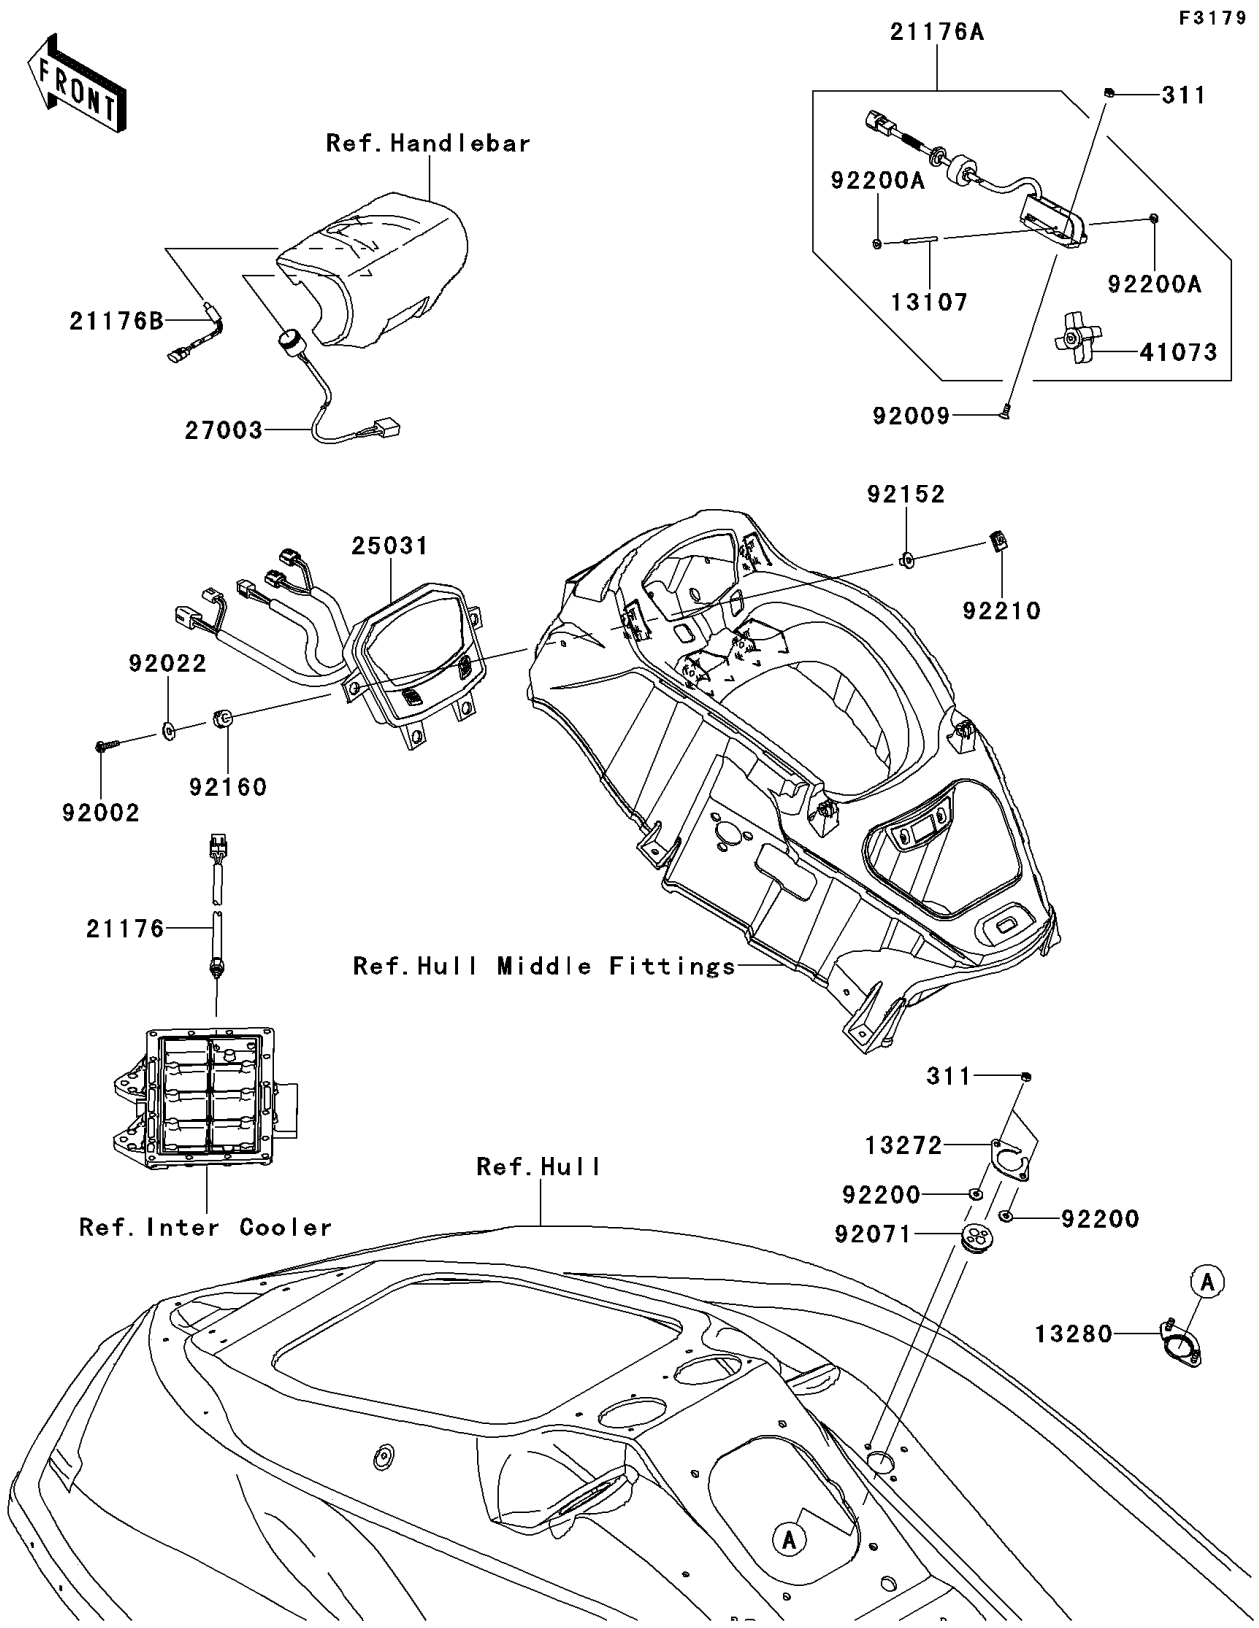

# 2013 JET SKI® ULTRA® 300X PARTS DIAGRAM

Meters

## 2013 JET SKI® ULTRA® 300X PARTS LIST

### Meters

ITEM NAME	PART NUMBER	QUANTITY
NUT-HEX,6MM (Ref # 311)	311R0600	6
SHAFT (Ref # 13107)	13107-3807	1
PLATE (Ref # 13272)	13272-3729	1
HOLDER (Ref # 13280)	13280-0724	1
SENSOR,TEMP (Ref # 21176)	21176-0072	1
SENSOR,SPEED (Ref # 21176A)	21176-3775	1
SENSOR,AIR TEMP (Ref # 21176B)	21176-3778	1
METER-ASSY (Ref # 25031)	25031-0445	1
HORN (Ref # 27003)	27003-3706	1
WHEEL-ASSY,PADDLE (Ref # 41073)	41073-3701	1
BOLT,6X25 (Ref # 92002)	92002-3714	4
SCREW,6X16 (Ref # 92009)	92009-3703	4
WASHER,6.5X20X1.5 (Ref # 92022)	92022-3710	4
GROMMET,HARNESS (Ref # 92071)	92071-3790	1
COLLAR (Ref # 92152)	92152-3755	4
DAMPER (Ref # 92160)	92160-1167	4
WASHER,6.5X16X2.0 (Ref # 92200)	92200-1543	2
WASHER (Ref # 92200A)	92200-3805	2
NUT,6MM (Ref # 92210)	92210-3768	4