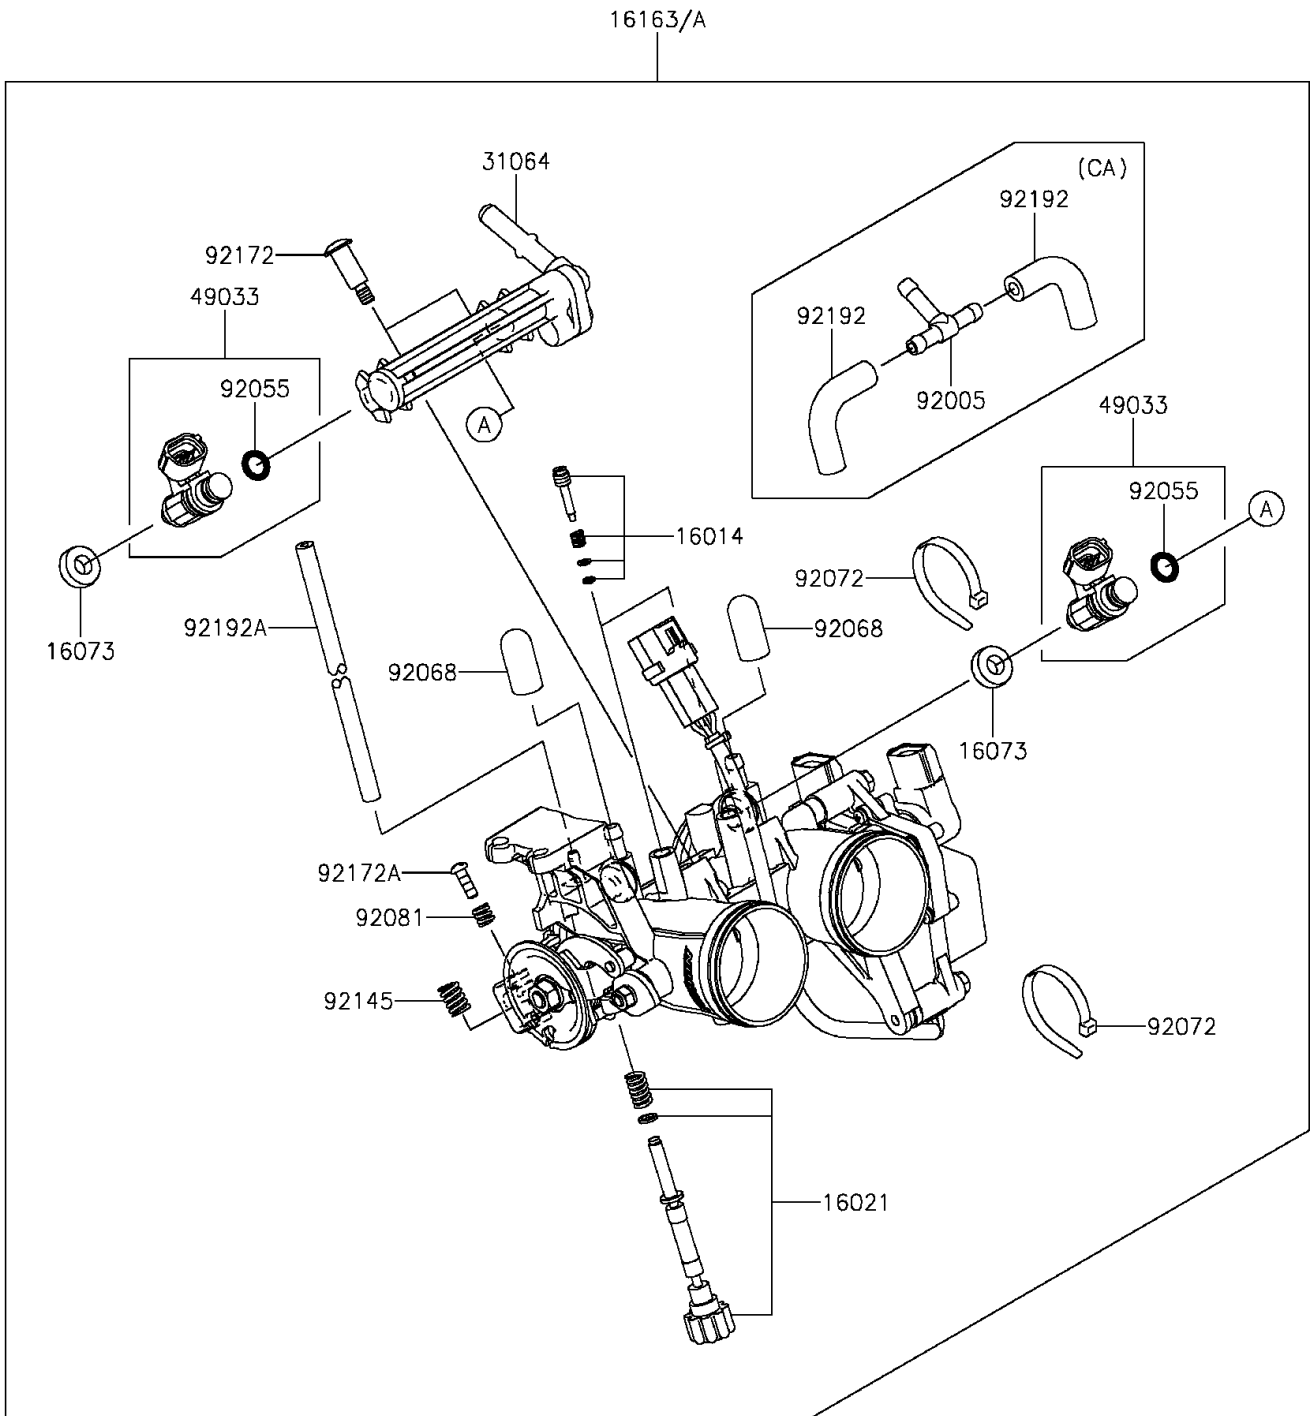

## 2015 Ninja® 300 SE PARTS DIAGRAM

Throttle

E1510

## 2015 Ninja® 300 SE PARTS LIST

Throttle

ITEM NAME	PART NUMBER	QUANTITY
SCREW-PILOT AIR (Ref # 16014)	16014-0002	1
SCREW-THROTTLE STOP (Ref # 16021)	16021-0027	1
INSULATOR (Ref # 16073)	16073-0129	1
PIPE-COMP,FUEL (Ref # 31064)	31064-0164	1
NOZZLE-INJECTION (Ref # 49033)	49033-0558	1
RING-O,INJECTION NOZZLE (Ref # 92055)	92055-0124	1
BAND,SUB-HARNESS (Ref # 92072)	92072-0012	1
SPRING (Ref # 92081)	92081-1620	1
SPRING (Ref # 92145)	92145-0656	1
SCREW,PIPE INJECTION (Ref # 92172)	92172-0064	1
SCREW (Ref # 92172A)	92172-0129	1
TUBE,3X7X200 (Ref # 92192A)	92192-1170	1
THROTTLE-ASSY,TTK32 (Ref # 16163)	16163-0746	1
THROTTLE-ASSY (Ref # 16163A)	16163-0750	1
FITTING,3WAY (Ref # 92005)	92005-0730	1
PLUG,12X25 (Ref # 92068)	92068-006	1
TUBE,53MM (Ref # 92192)	92192-1114	1