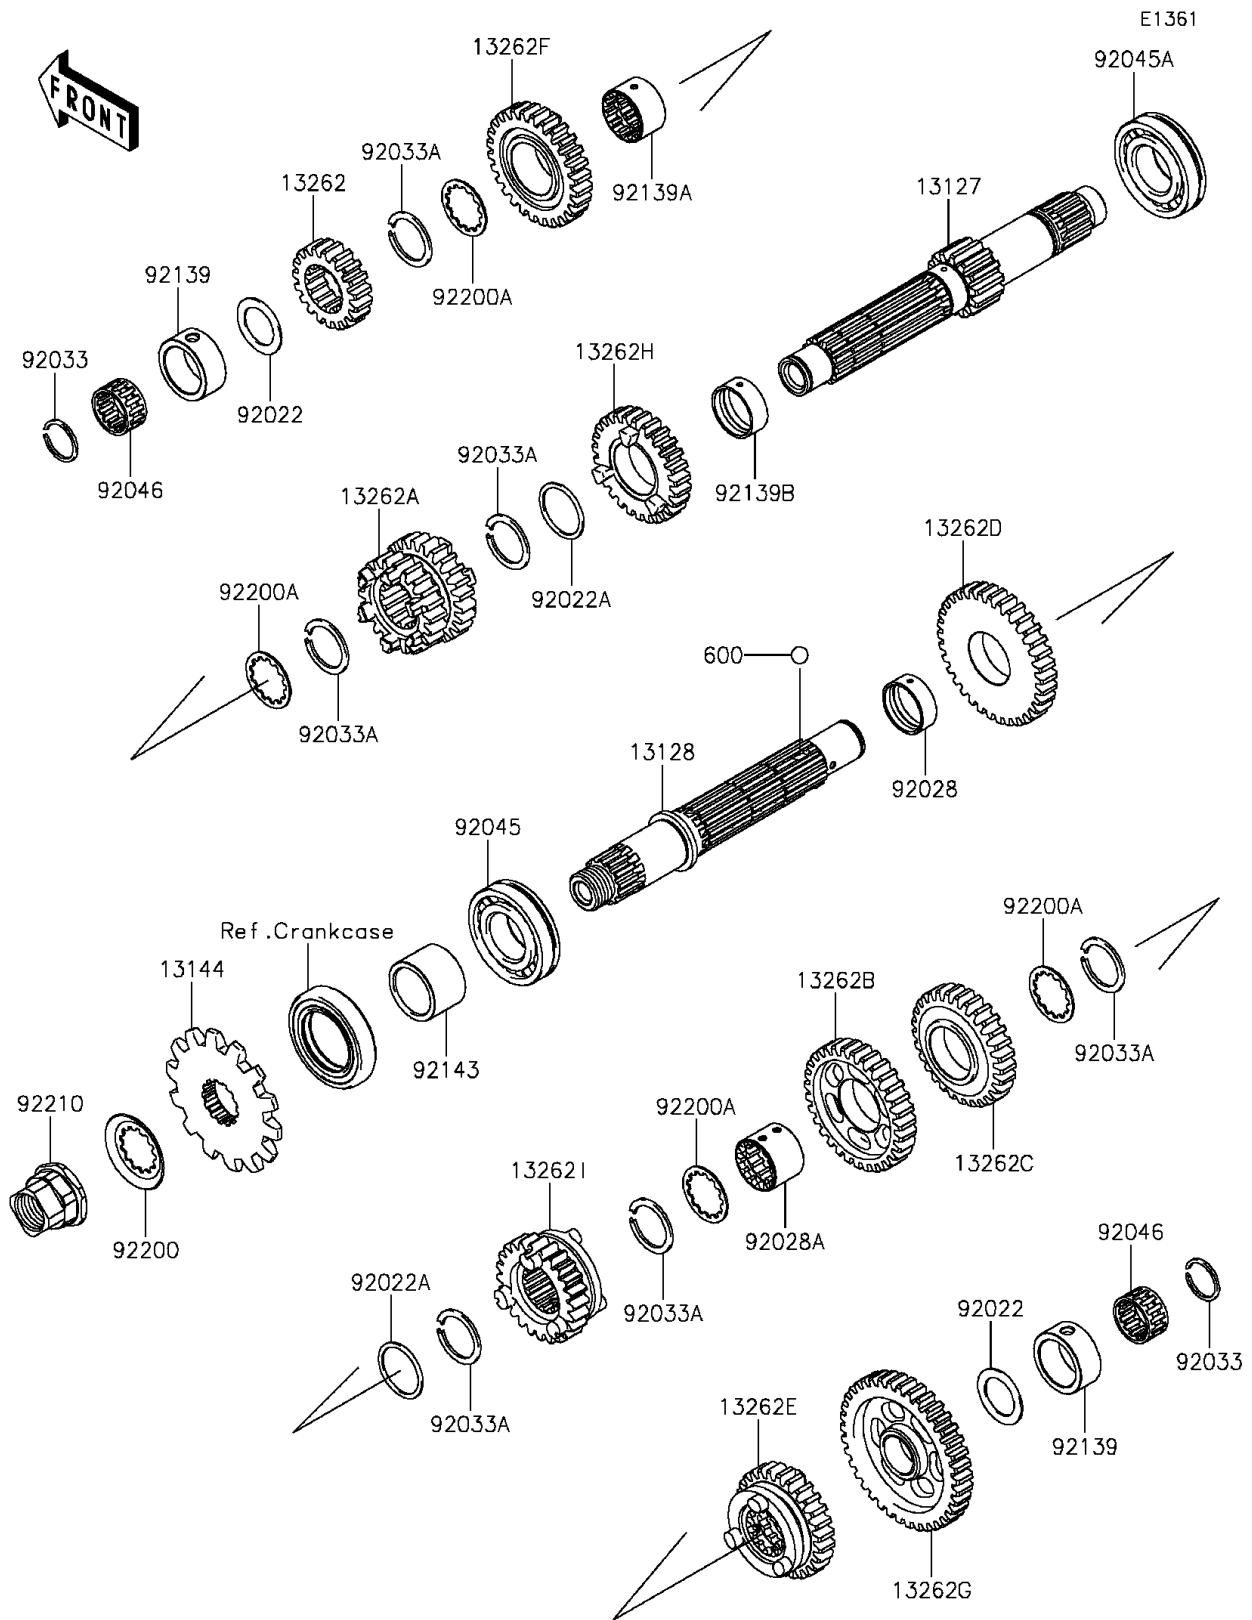

2015 Ninja® 300 SE PARTS DIAGRAM

Transmission

2015 Ninja® 300 SE PARTS LIST

Transmission

ITEM NAME	PART NUMBER	QUANTITY
BALL-STEEL,5/32 (Ref # 600)	600A0500	1
SHAFT-TRANSMISSION INPUT (Ref # 13127)	13127-0645	1
SHAFT-TRANSMISSION OUTPUT (Ref # 13128)	13128-0037	1
SPROCKET-OUTPUT,14T (Ref # 13144)	13144-0566	1
GEAR,INPUT 2ND,19T (Ref # 13262)	13262-0461	1
GEAR,INPUT 3RD&4TH,22T&25T (Ref # 13262A)	13262-0464	1
GEAR,OUTPUT 3RD,31T (Ref # 13262B)	13262-0466	1
GEAR,OUTPUT 4TH,29T (Ref # 13262C)	13262-0467	1
GEAR,OUTPUT 2ND,34T (Ref # 13262D)	13262-0468	1
GEAR,OUTPUT 5TH,27T (Ref # 13262E)	13262-0470	1
GEAR,INPUT TOP,28T (Ref # 13262F)	13262-0920	1
GEAR,OUTPUT LOW,38T (Ref # 13262G)	13262-0921	1
GEAR,INPUT 5TH,27T (Ref # 13262H)	13262-0922	1
GEAR,OUTPUT TOP,24T (Ref # 13262I)	13262-0923	1
WASHER,20.5X30X1,STEEL (Ref # 92022)	92022-112	1
WASHER,25.3X30X1 (Ref # 92022A)	92022-161	1
BUSHING,9.4X25X28 (Ref # 92028)	92028-1564	1
BUSHING,OUTPUT 3RD&4TH GEAR (Ref # 92028A)	92028-1858	1
RING-SNAP,20MM (Ref # 92033)	92033-015	1
RING-SNAP,24MM (Ref # 92033A)	92033-026	1
BEARING-BALL,6TM-6205NX3 (Ref # 92045)	92045-0735	1
BEARING-BALL,#6205NX3 (Ref # 92045A)	92045-1013	1
BEARING-NEEDLE,20X25X12.8 (Ref # 92046)	92046-0607	1
BUSHING,25X33X14 (Ref # 92139)	92139-0293	1
BUSHING,26X28X16.6 (Ref # 92139A)	92139-0781	1
BUSHING,25X28X10.4 (Ref # 92139B)	92139-0793	1
COLLAR,SPROCKET (Ref # 92143)	92143-1968	1
WASHER (Ref # 92200)	92200-0851	1
WASHER (Ref # 92200A)	92200-1389	1

2015 Ninja® 300 SE PARTS LIST

Transmission

ITEM NAME	PART NUMBER	QUANTITY
NUT,M20 (Ref # 92210)	92210-0605	1