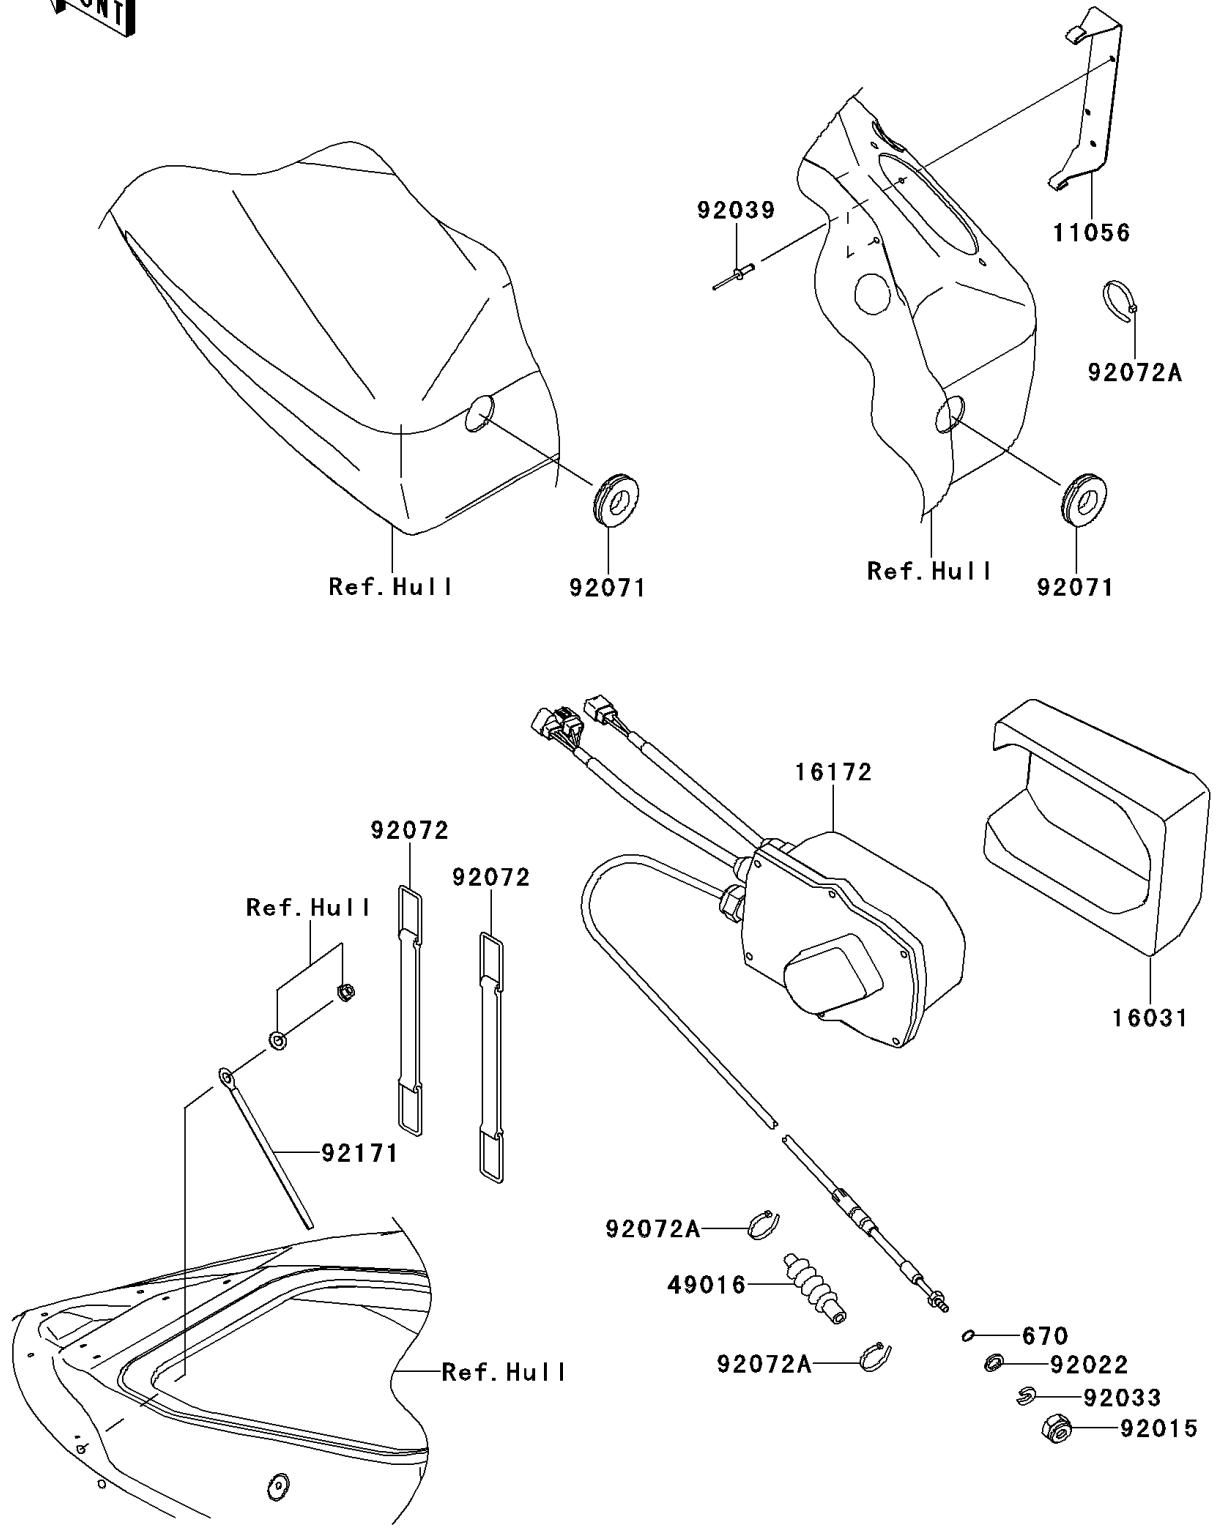

# 2013 JET SKI® ULTRA® 300X PARTS DIAGRAM

Control

F3177

### Control

ITEM NAME	PART NUMBER	QUANTITY
O RING,11MM (Ref # 670)	670B2011	1
BRACKET (Ref # 11056)	11056-0711	1
FLOAT (Ref # 16031)	16031-3993	1
ACTUATOR,JET PUMP (Ref # 16172)	16172-0027	1
COVER-SEAL,TILT CABLE (Ref # 49016)	49016-3702	1
NUT,20MM (Ref # 92015)	92015-526	1
WASHER (Ref # 92022)	92022-535	1
RING-SNAP,7.7X17.5X3.0 (Ref # 92033)	92033-3737	1
RIVET (Ref # 92039)	92039-3714	2
GROMMET (Ref # 92071)	92071-3840	2
BAND,BATTERY (Ref # 92072)	92072-3841	2
BAND,L=100.08 (Ref # 92072A)	92072-3882	3
CLAMP,L=150 (Ref # 92171)	92171-3717	1