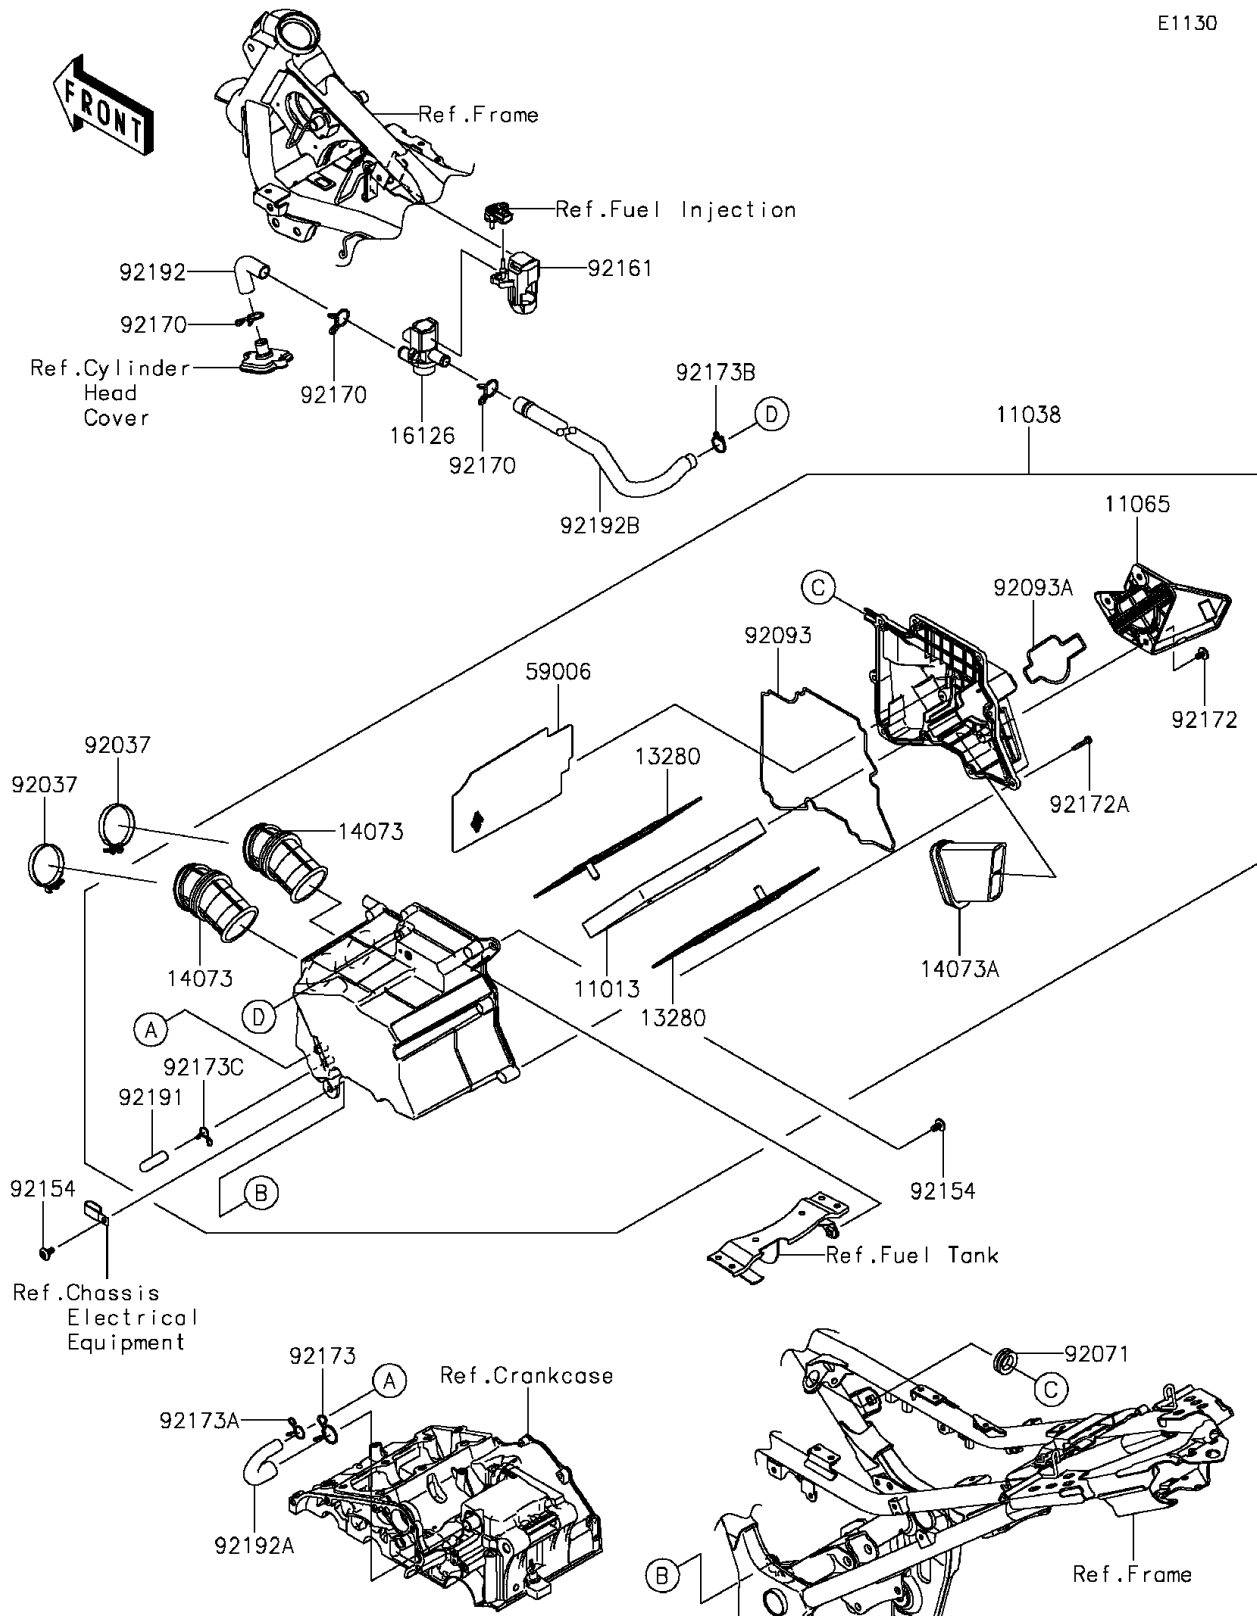

2015 Ninja® 300 SE PARTS DIAGRAM

Air Cleaner

E1130

2015 Ninja® 300 SE PARTS LIST

Air Cleaner

ITEM NAME	PART NUMBER	QUANTITY
ELEMENT-AIR FILTER (Ref # 11013)	11013-0020	1
CASE-ASSY-AIR FILTER (Ref # 11038)	11038-0043	1
CAP (Ref # 11065)	11065-0749	1
HOLDER,ELEMENT (Ref # 13280)	13280-0226	1
DUCT,THROTTLE BODY (Ref # 14073)	14073-0733	1
DUCT,INTAKE (Ref # 14073A)	14073-0762	1
VALVE,AIR CUT (Ref # 16126)	16126-0039	1
ARRESTER-FLAME (Ref # 59006)	59006-0014	1
CLAMP,55MM (Ref # 92037)	92037-1486	1
GROMMET (Ref # 92071)	92071-0709	1
SEAL,CASE-AIR FILTER (Ref # 92093)	92093-0078	1
SEAL,CAP (Ref # 92093A)	92093-0144	1
BOLT,SOCKET,6X12 (Ref # 92154)	92154-0951	1
DAMPER,ACV (Ref # 92161)	92161-1424	1
CLAMP (Ref # 92170)	92170-1017	1
SCREW,6X10 (Ref # 92172)	92172-0005	1
SCREW,TAPPING,5X25 (Ref # 92172A)	92172-0296	1
CLAMP,20MM (Ref # 92173)	92173-0190	1
CLAMP,14MM (Ref # 92173A)	92173-0192	1
CLAMP,18MM (Ref # 92173B)	92173-0193	1
CLAMP,11.6MM (Ref # 92173C)	92173-0198	1
TUBE,8X12X40 (Ref # 92191)	92191-1795	1
TUBE,ACV-HEAD (Ref # 92192)	92192-0902	1
TUBE,BREATHER (Ref # 92192A)	92192-1097	1
TUBE,ACV-A/C (Ref # 92192B)	92192-1231	1