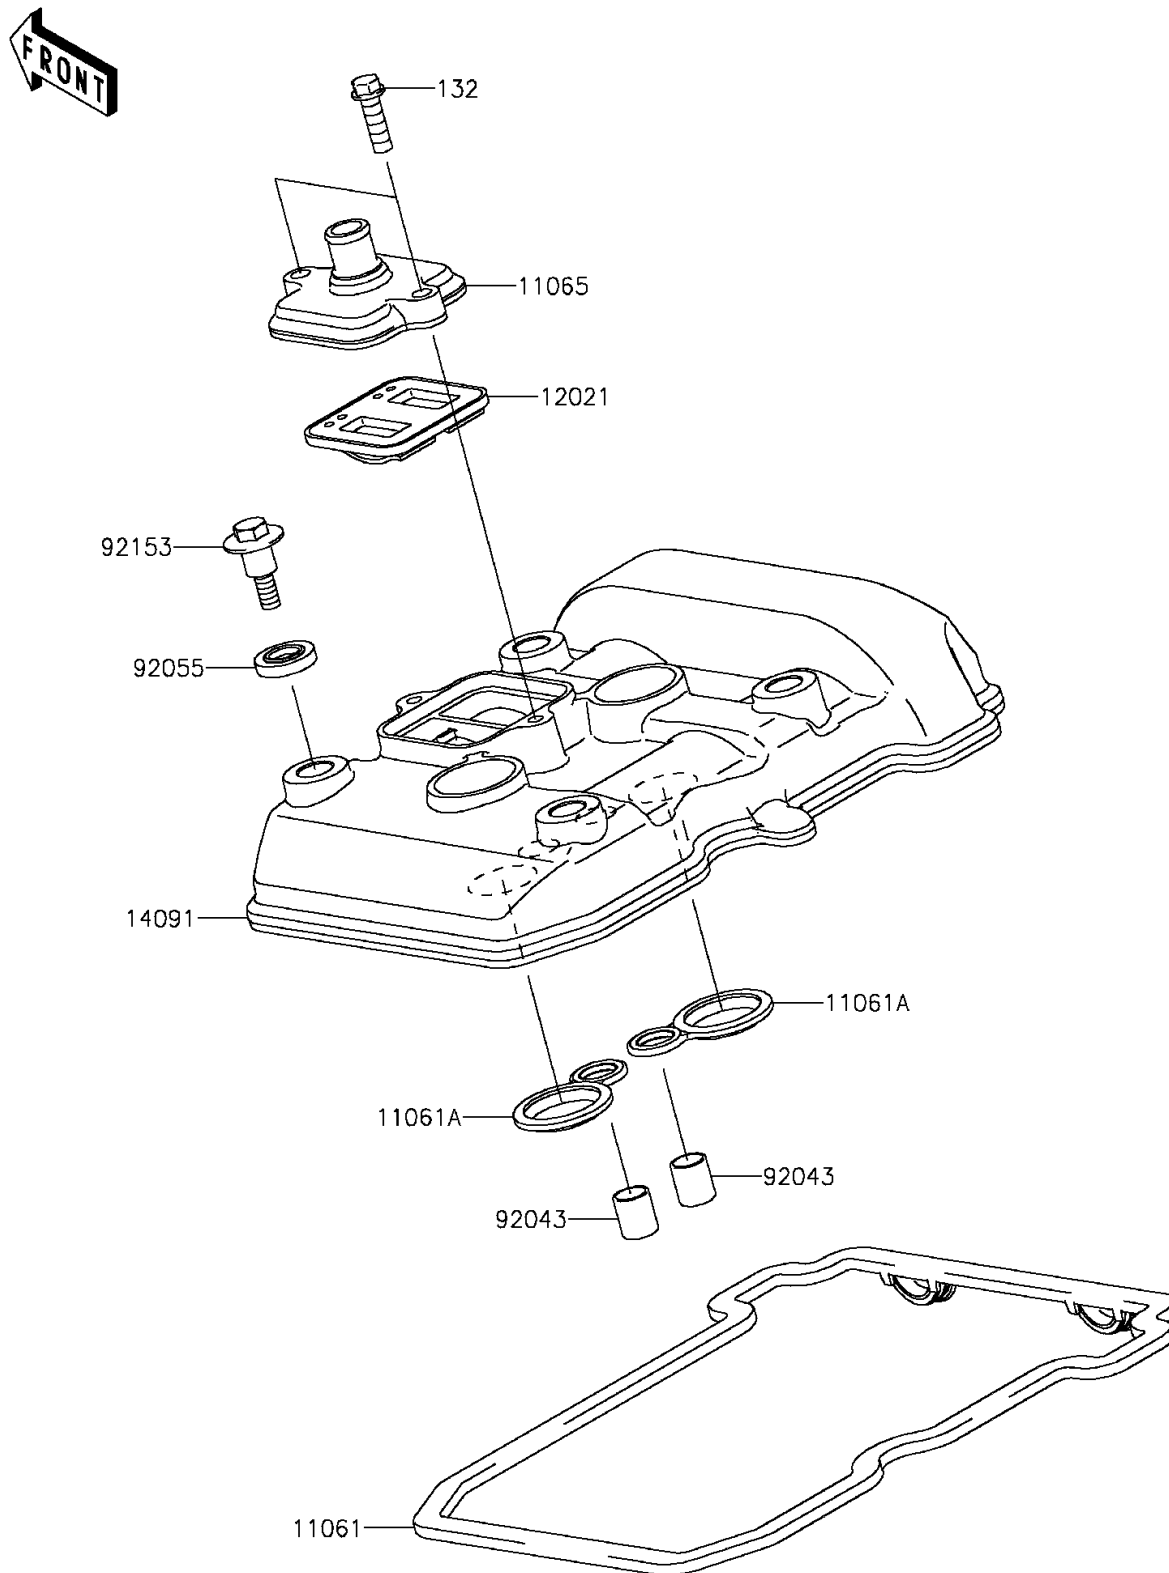

## 2015 Ninja® 300 SE PARTS DIAGRAM

Cylinder Head Cover

E1112

## 2015 Ninja® 300 SE PARTS LIST

Cylinder Head Cover

ITEM NAME	PART NUMBER	QUANTITY
BOLT-FLANGED-SMALL,6X20 (Ref # 132)	132BA0620	1
GASKET,CYLINDER HEAD COVER (Ref # 11061)	11061-0282	1
GASKET,PLUG HOLE (Ref # 11061A)	11061-0283	1
CAP (Ref # 11065)	11065-0349	1
VALVE-ASSY-REED (Ref # 12021)	12021-0708	1
COVER,CYLINDER HEAD (Ref # 14091)	14091-0724	1
PIN,10.1X12X14 (Ref # 92043)	92043-4009	1
RING-O,HEAD COVER BOLT (Ref # 92055)	92055-0195	1
BOLT,HEAD COVER (Ref # 92153)	92153-0793	1