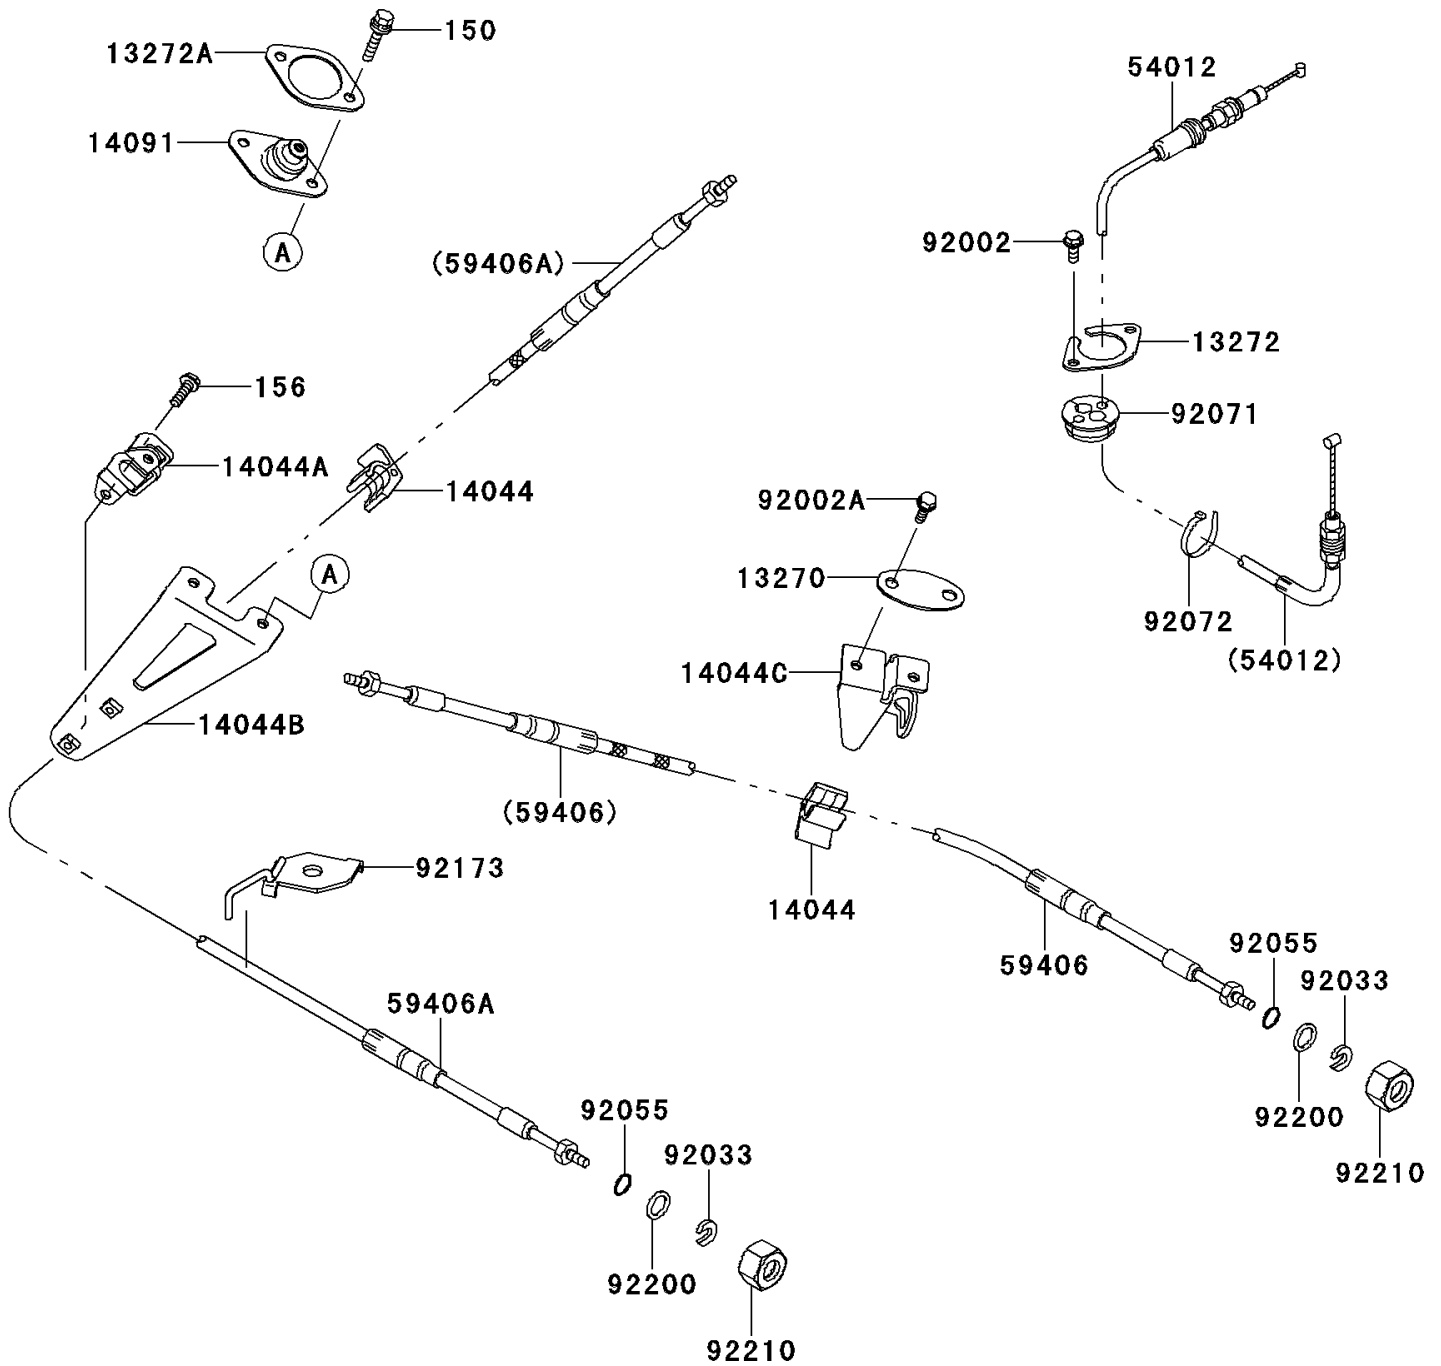

2013 JET SKI® ULTRA® 300X PARTS DIAGRAM

Cables

F3175

2013 JET SKI® ULTRA® 300X PARTS LIST

Cables

ITEM NAME	PART NUMBER	QUANTITY
BOLT-WS,6X25 (Ref # 150)	150R0625	2
BOLT-WP,6X16 (Ref # 156)	156R0616	2
PLATE (Ref # 13270)	13270-3860	1
PLATE (Ref # 13272)	13272-3729	1
PLATE (Ref # 13272A)	13272-3730	1
HOLDER-CABLE (Ref # 14044)	14044-3765	2
HOLDER-CABLE,REVERSE (Ref # 14044A)	14044-3766	1
HOLDER-CABLE,REVERSE (Ref # 14044B)	14044-3767	1
HOLDER-CABLE,STEERING (Ref # 14044C)	14044-3769	1
COVER (Ref # 14091)	14091-3821	1
CABLE-THROTTLE (Ref # 54012)	54012-0592	1
CABLE-STRG (Ref # 59406)	59406-0003	1
CABLE-STRG,REVERSE (Ref # 59406A)	59406-3786	1
BOLT,6X16 (Ref # 92002)	92002-3728	2
BOLT,6X20 (Ref # 92002A)	92002-3755	2
RING-SNAP (Ref # 92033)	92033-3735	2
RING-O (Ref # 92055)	92055-3778	2
GROMMET,HARNESS (Ref # 92071)	92071-3790	1
BAND,L=368.3 (Ref # 92072)	92072-3872	1
CLAMP (Ref # 92173)	92173-3704	1
WASHER,14.5X20X1.5 (Ref # 92200)	92200-3793	2
NUT,22MM (Ref # 92210)	92210-3772	2