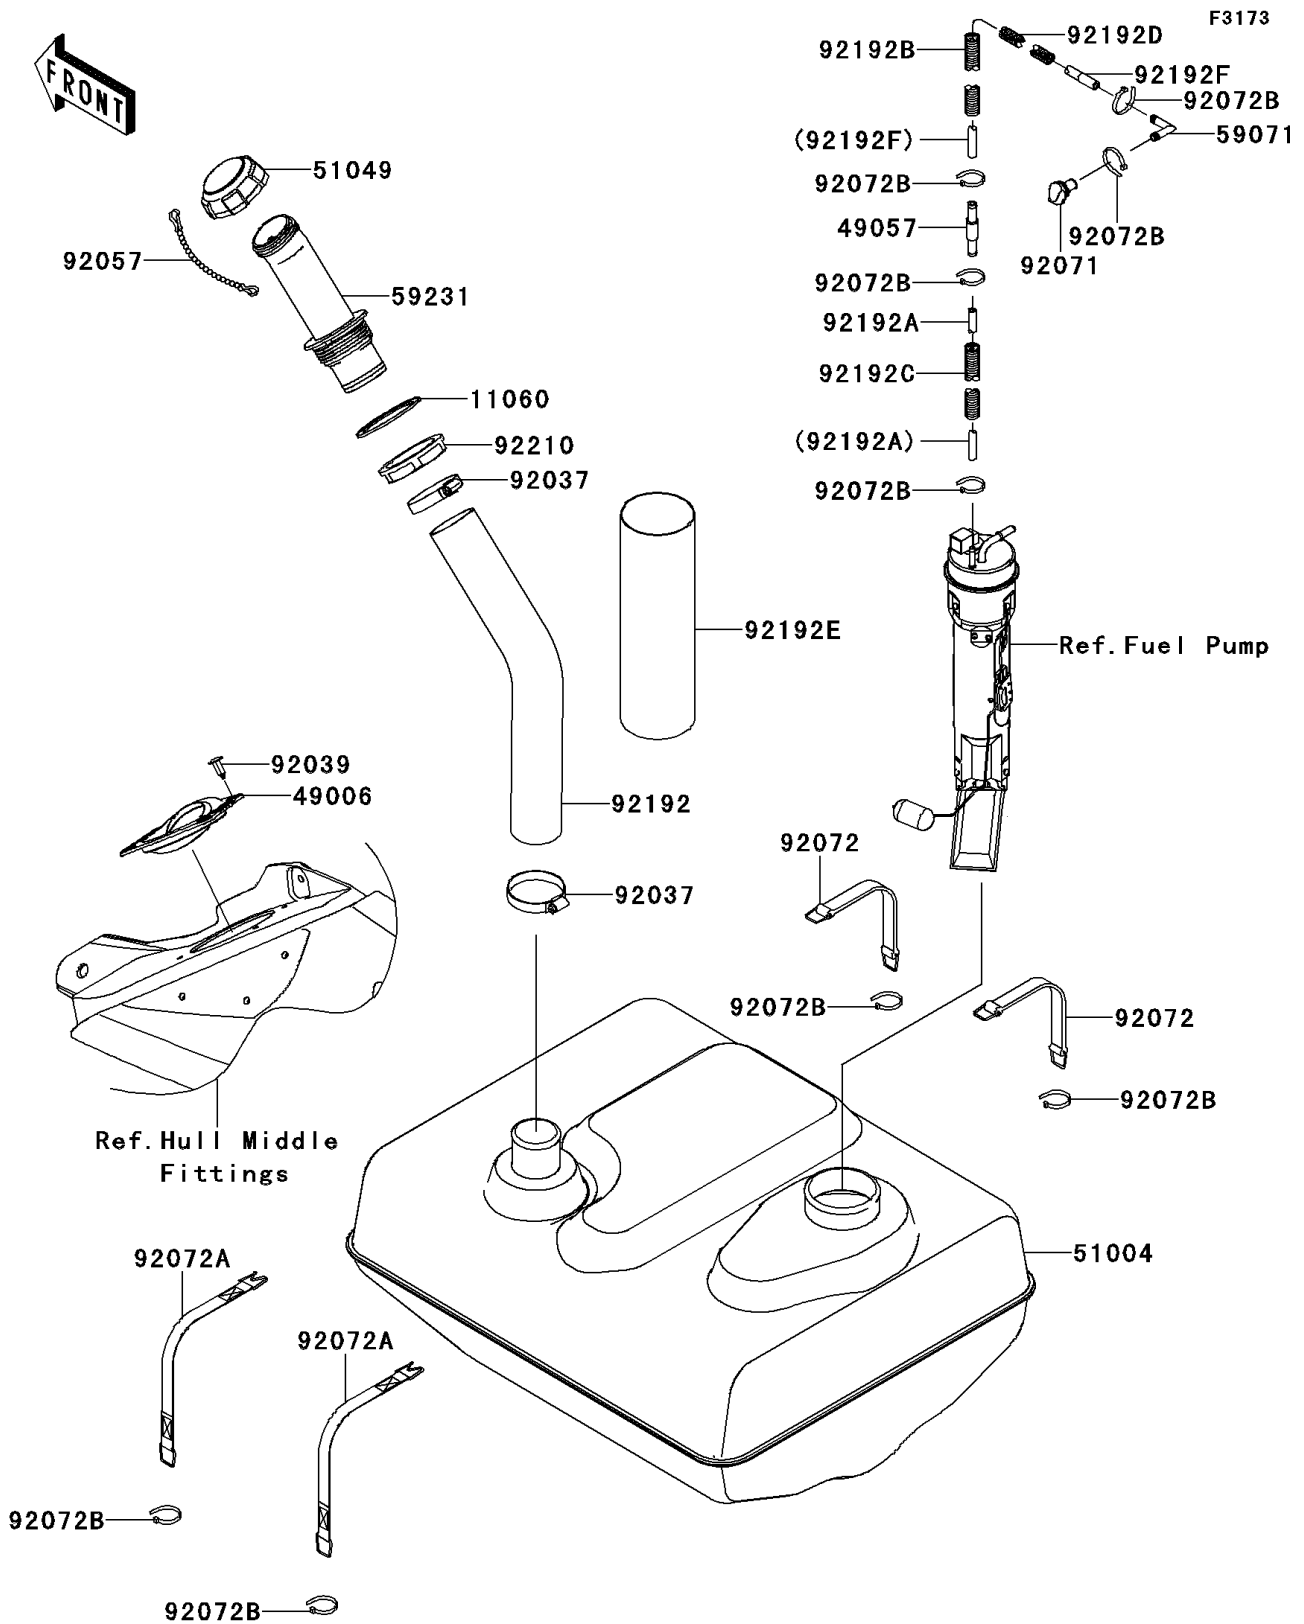

2013 JET SKI® ULTRA® 300X PARTS DIAGRAM

Fuel Tank

2013 JET SKI® ULTRA® 300X PARTS LIST

Fuel Tank

ITEM NAME	PART NUMBER	QUANTITY
GASKET,FUEL-FILLER (Ref # 11060)	11060-3780	1
BOOT (Ref # 49006)	49006-3719	1
VALVE-RELIEF (Ref # 49057)	49057-3707	1
TANK-FUEL (Ref # 51004)	51004-3749	1
CAP-TANK,FUEL (Ref # 51049)	51049-0713	1
JOINT (Ref # 59071)	59071-3736	1
FILLER,FUEL TANK (Ref # 59231)	59231-3727	1
CLAMP (Ref # 92037)	92037-3738	2
RIVET (Ref # 92039)	92039-3788	4
CHAIN,COVER,L=100 (Ref # 92057)	92057-3704	1
GROMMET (Ref # 92071)	92071-3841	1
BAND (Ref # 92072)	92072-3845	2
BAND (Ref # 92072A)	92072-3847	2
BAND,L=100.08 (Ref # 92072B)	92072-3882	9
TUBE,FUEL TANK-FILLER (Ref # 92192)	92192-1044	1
TUBE,5.8X11X100 (Ref # 92192A)	92192-1103	1
TUBE,CORRUGATED,15.3X20.6X650 (Ref # 92192B)	92192-3748	1
TUBE,CORRUGATED,L=120 (Ref # 92192C)	92192-3749	1
TUBE,CORRUGATED,L=350 (Ref # 92192D)	92192-3788	1
TUBE,86X89X300 (Ref # 92192E)	92192-3822	1
TUBE,5.8X10.8X1000 (Ref # 92192F)	92192-3849	1
NUT,FUEL FILLER (Ref # 92210)	92210-3802	1