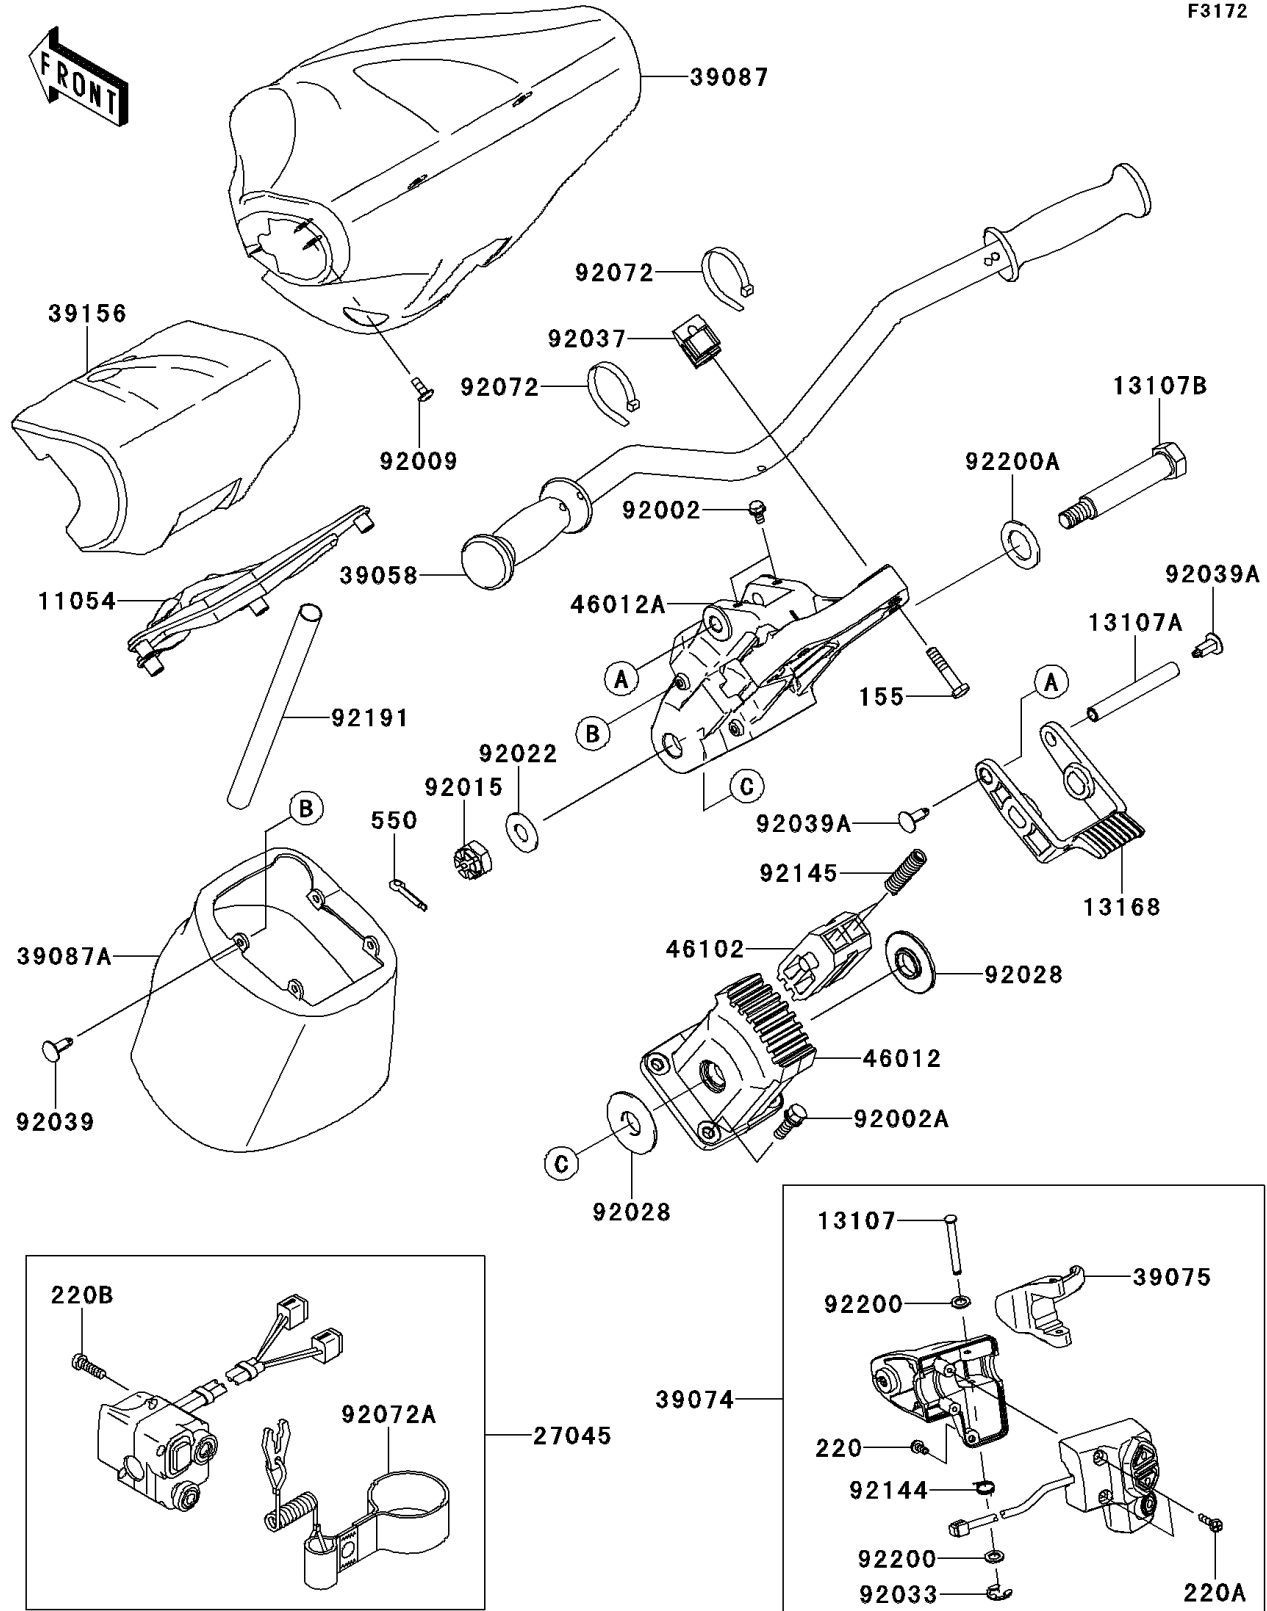

2013 JET SKI® ULTRA® 300X PARTS DIAGRAM

Handlebar

F3172

2013 JET SKI® ULTRA® 300X PARTS LIST

Handlebar

ITEM NAME	PART NUMBER	QUANTITY
BOLT-WSP-SMALL,8X50 (Ref # 155)	155R0850	4
SCREW-PAN-CROS,5X14 (Ref # 220)	220R0514	1
SCREW-PAN-CROS,5X25 (Ref # 220A)	220R0525	2
SCREW-PAN-CROS,5X30 (Ref # 220B)	220R0530	3
PIN-COTTER,3X35 (Ref # 550)	550S3035	1
BRACKET,HANDLE PAD (Ref # 11054)	11054-3710	1
SHAFT (Ref # 13107)	13107-3766	1
SHAFT (Ref # 13107A)	13107-3795	1
SHAFT,HANDLE HOLDER PIVOT (Ref # 13107B)	13107-3803	1
LEVER (Ref # 13168)	13168-3754	1
SWITCH-ASSY,STOP&START (Ref # 27045)	27045-3767	1
HANDLE-COMP,F.BLACK (Ref # 39058)	39058-3746-6Z	1
LEVER-ASSY-THROTTLE (Ref # 39074)	39074-3729	1
LEVER-THROTTLE (Ref # 39075)	39075-3715	1
PAD-HANDLE,F.BLACK (Ref # 39087)	39087-3735-6Z	1
PAD-HANDLE,F.BLACK (Ref # 39087A)	39087-3737-6Z	1
PAD,HANDLE (Ref # 39156)	39156-3851	1
HOLDER-HANDLE,LWR (Ref # 46012)	46012-3730	1
HOLDER-HANDLE,UPP (Ref # 46012A)	46012-3733	1
ROD,HANDLE POSITION (Ref # 46102)	46102-3733	1
BOLT,6X12 (Ref # 92002)	92002-3763	2
BOLT,8X25 (Ref # 92002A)	92002-3774	4
SCREW,6X20 (Ref # 92009)	92009-3781	4
NUT,CASTLE,14MM (Ref # 92015)	92015-3805	1
WASHER,15X34X2.0 (Ref # 92022)	92022-3738	1
BUSHING (Ref # 92028)	92028-3743	2
RING-SNAP (Ref # 92033)	92033-3723	1
CLAMP,HANDLEBAR (Ref # 92037)	92037-503	2
RIVET (Ref # 92039)	92039-3787	4

2013 JET SKI® ULTRA® 300X PARTS LIST

Handlebar

ITEM NAME	PART NUMBER	QUANTITY
RIVET (Ref # 92039A)	92039-3788	2
BAND,L=188.85 (Ref # 92072)	92072-0105	2
BAND,TETHER SWITCH (Ref # 92072A)	92072-3809	1
SPRING (Ref # 92144)	92144-3749	1
SPRING (Ref # 92145)	92145-3723	2
TUBE,22X24X200 (Ref # 92191)	92191-3792	1
WASHER (Ref # 92200)	92200-3738	2
WASHER,21X34X2 (Ref # 92200A)	92200-3802	1