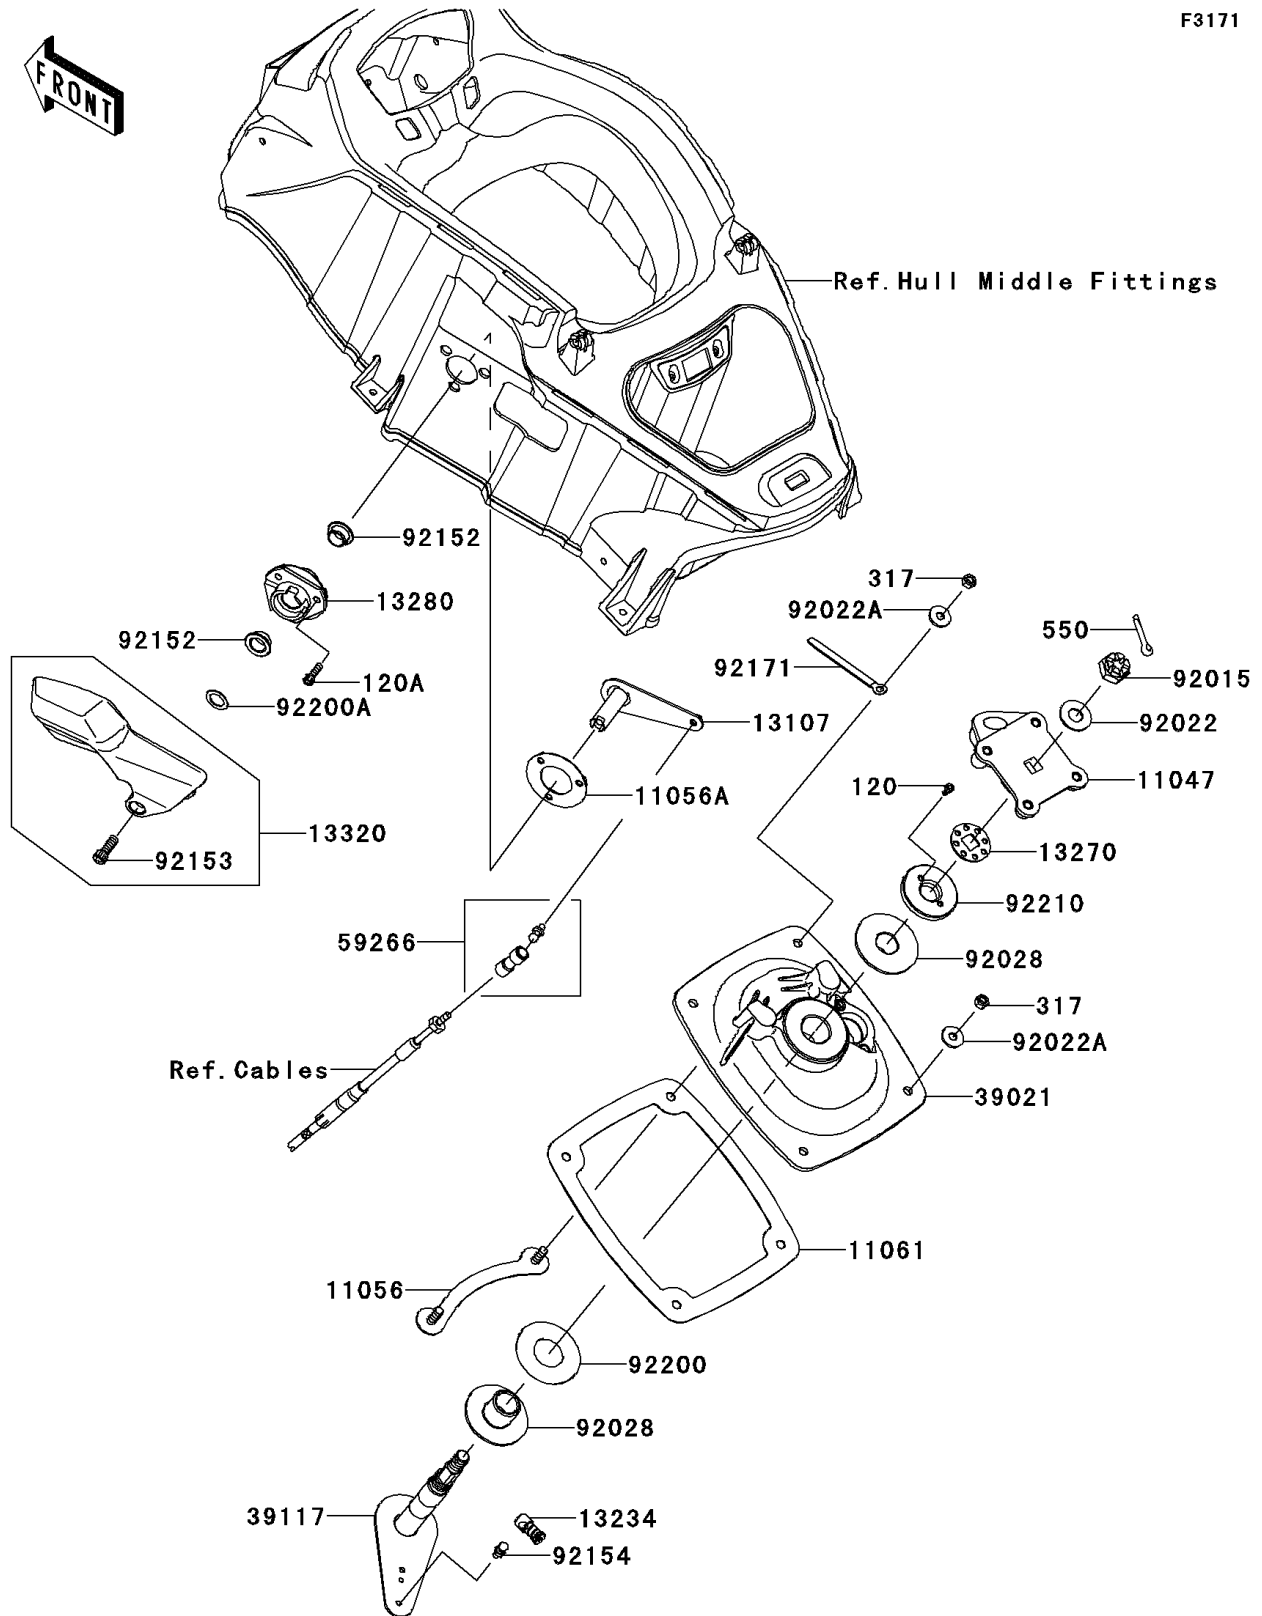

2013 JET SKI® ULTRA® 300X PARTS DIAGRAM

Handle Pole

F3171

2013 JET SKI® ULTRA® 300X PARTS LIST

Handle Pole

ITEM NAME	PART NUMBER	QUANTITY
BOLT-SOCKET,5X10 (Ref # 120)	120R0510	2
BOLT-SOCKET,6X20 (Ref # 120A)	120R0620	3
NUT-HEX-SMALL (Ref # 317)	317R0800	4
PIN-COTTER,3X35 (Ref # 550)	550S3035	1
BRACKET,HANDLE HOLDER (Ref # 11047)	11047-3759	1
BRACKET,HANDLE POLE BRACKET (Ref # 11056)	11056-3712	2
BRACKET (Ref # 11056A)	11056-3713	1
GASKET,HANDLE POLE BRACKET (Ref # 11061)	11061-3739	1
SHAFT (Ref # 13107)	13107-3799	1
SHAFT-COMP (Ref # 13234)	13234-3713	1
PLATE,STEERING NUT (Ref # 13270)	13270-3808	1
HOLDER (Ref # 13280)	13280-3752	1
LEVER-ASSY,REVERSE (Ref # 13320)	13320-3720	1
BRACKET-HANDLE POLE (Ref # 39021)	39021-3716	1
SHAFT-STRG (Ref # 39117)	39117-3715	1
JOINT-BALL (Ref # 59266)	59266-3710	1
NUT,CASTLE,14MM (Ref # 92015)	92015-3805	1
WASHER,15X34X2.0 (Ref # 92022)	92022-3738	1
WASHER,8.4X23X2.5 (Ref # 92022A)	92022-3744	4
BUSHING,STEERING (Ref # 92028)	92028-3748	2
COLLAR (Ref # 92152)	92152-3748	2
BOLT,SOCKET,8X25 (Ref # 92153)	92153-3739	1
BOLT,BALL,6MM (Ref # 92154)	92154-3710	1
CLAMP,L=150 (Ref # 92171)	92171-3717	1
WASHER,32.5X70X2 (Ref # 92200)	92200-3718	1
WASHER,16.5X25X1 (Ref # 92200A)	92200-3800	1
NUT,STEERING SHAFT,22MM (Ref # 92210)	92210-3800	1