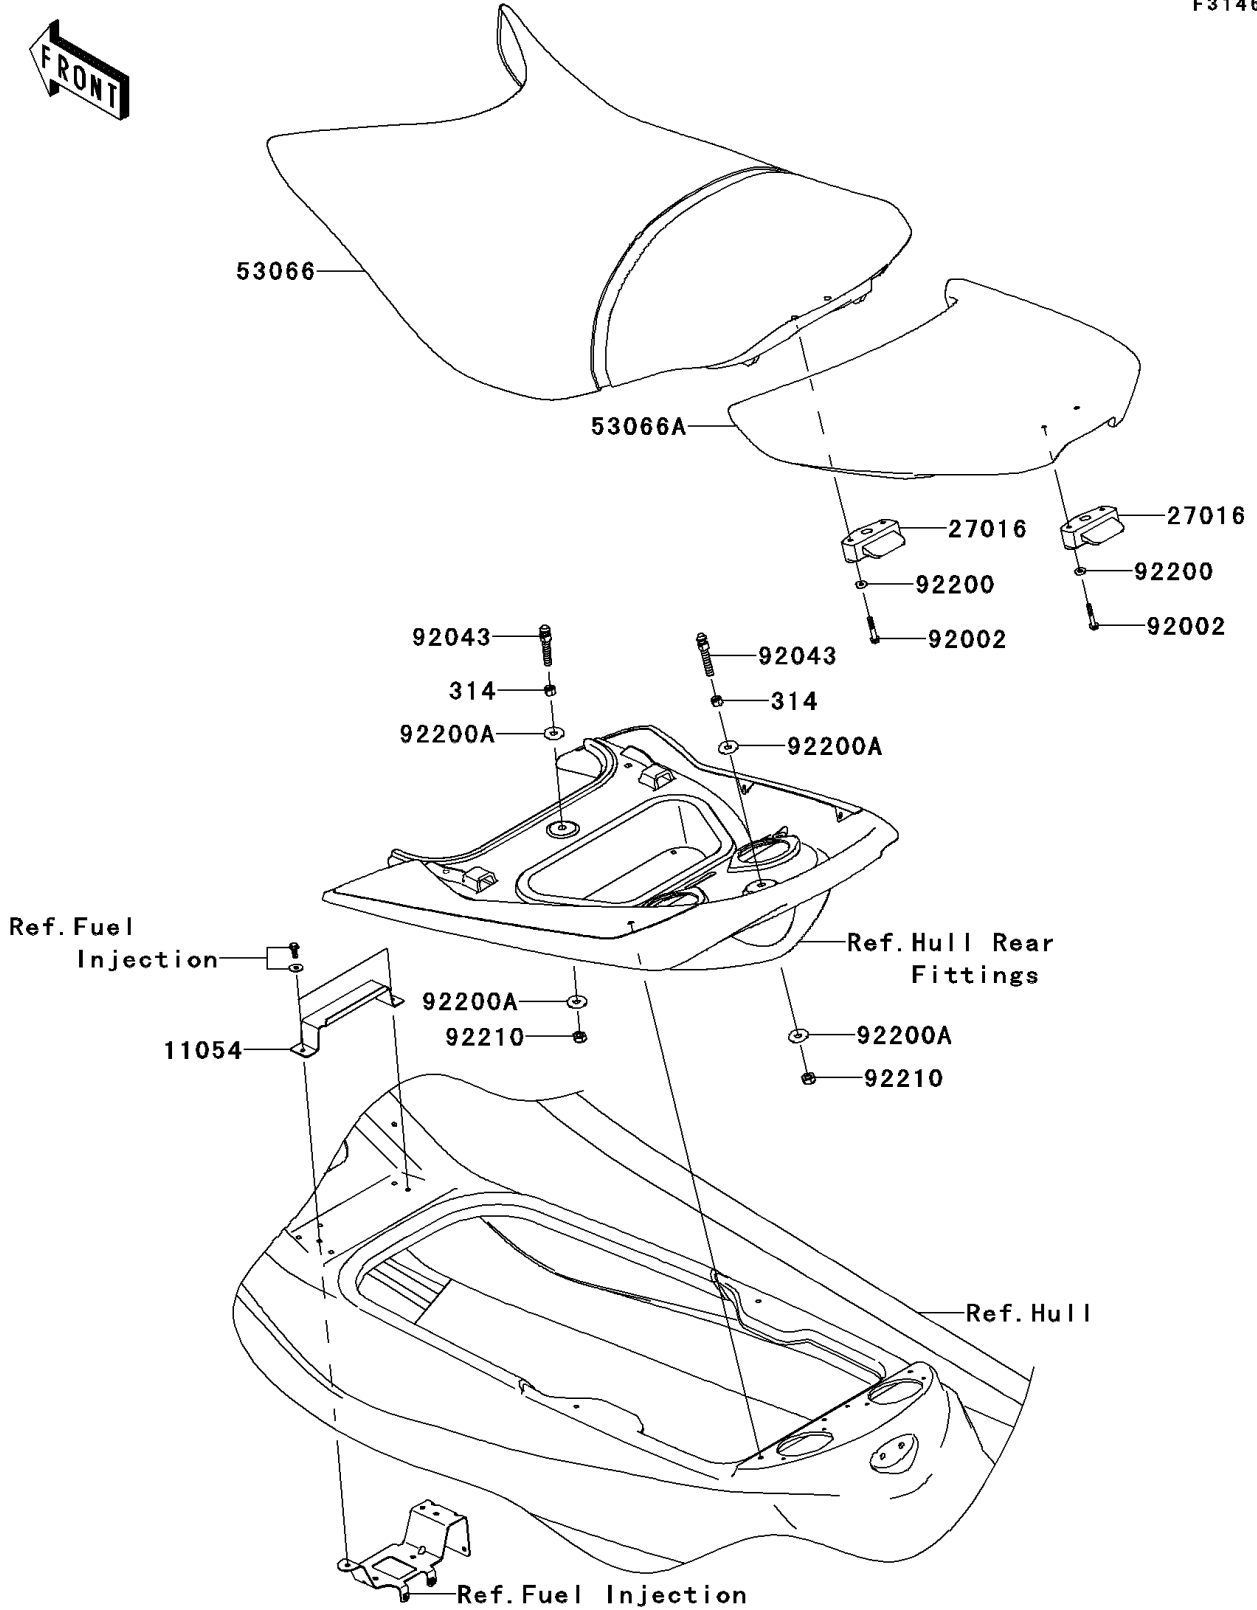

2013 JET SKI® ULTRA® 300X PARTS DIAGRAM

Seat

F3146

2013 JET SKI® ULTRA® 300X PARTS LIST

Seat

ITEM NAME	PART NUMBER	QUANTITY
NUT-HEX-FINE,10MM (Ref # 314)	314R1000	2
BRACKET,FRONT SEAT (Ref # 11054)	11054-3702	1
LOCK-ASSY,SEAT,FR&RR (Ref # 27016)	27016-3758	2
SEAT,FR,LEATHER BLK+BAND BLK (Ref # 53066)	53066-0378-12Y	1
SEAT-ASSY,P.SILVER (Ref # 53066A)	53066-3734-12N	1
BOLT,6X40 (Ref # 92002)	92002-3716	4
PIN (Ref # 92043)	92043-3763	2
WASHER,6.5X16X2.0 (Ref # 92200)	92200-1543	4
WASHER (Ref # 92200A)	92200-3762	4
NUT,LOCK,10MM (Ref # 92210)	92210-3792	2