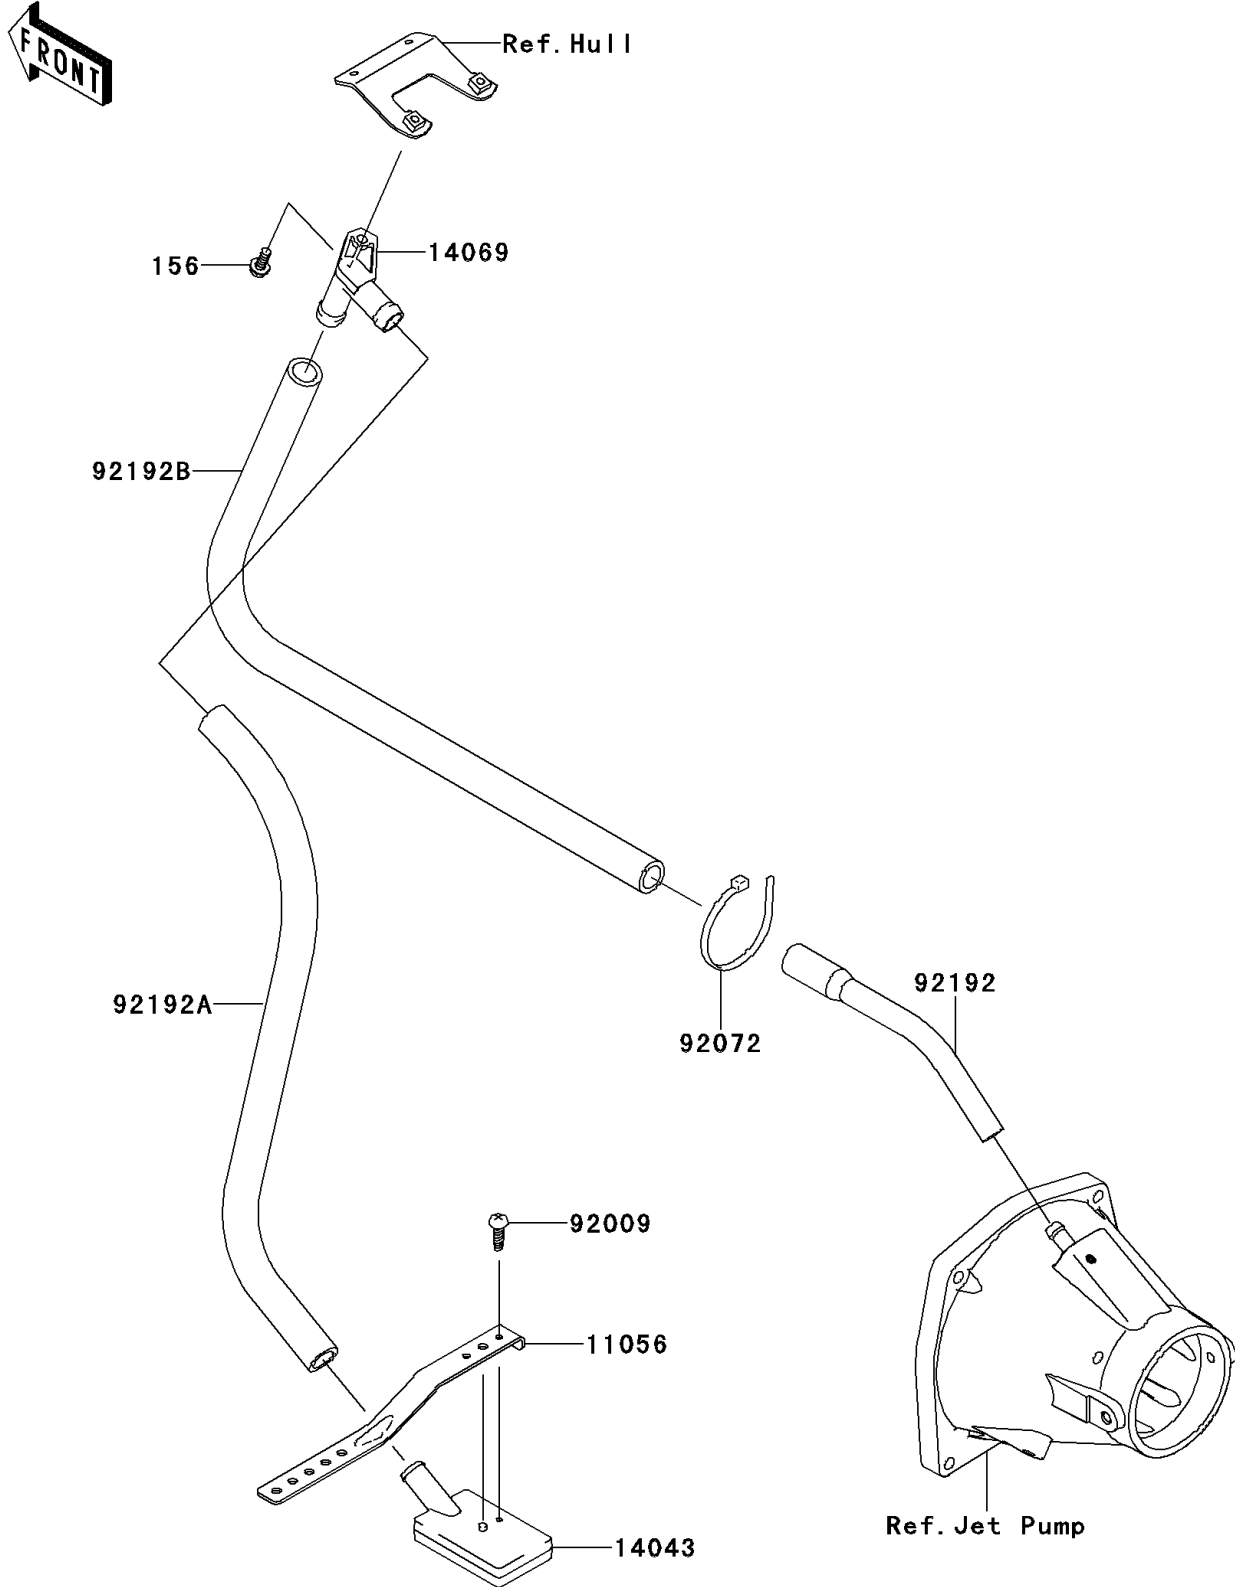

2013 JET SKI® ULTRA® 300X PARTS DIAGRAM

Bilge System

F3145

2013 JET SKI® ULTRA® 300X PARTS LIST

Bilge System

ITEM NAME	PART NUMBER	QUANTITY
BOLT-WP,6X16 (Ref # 156)	156R0616	1
BRACKET,LH&RH (Ref # 11056)	11056-3721	1
FILTER (Ref # 14043)	14043-3711	1
BREATHER (Ref # 14069)	14069-3708	1
SCREW,TAPPING,4X14 (Ref # 92009)	92009-3762	1
BAND,L=188.85 (Ref # 92072)	92072-0105	1
TUBE,HULL-NOZZLE (Ref # 92192)	92192-3753	1
TUBE,FILTER-BREATHER (Ref # 92192A)	92192-3755	1
TUBE,BREATHER-HULL (Ref # 92192B)	92192-3826	1