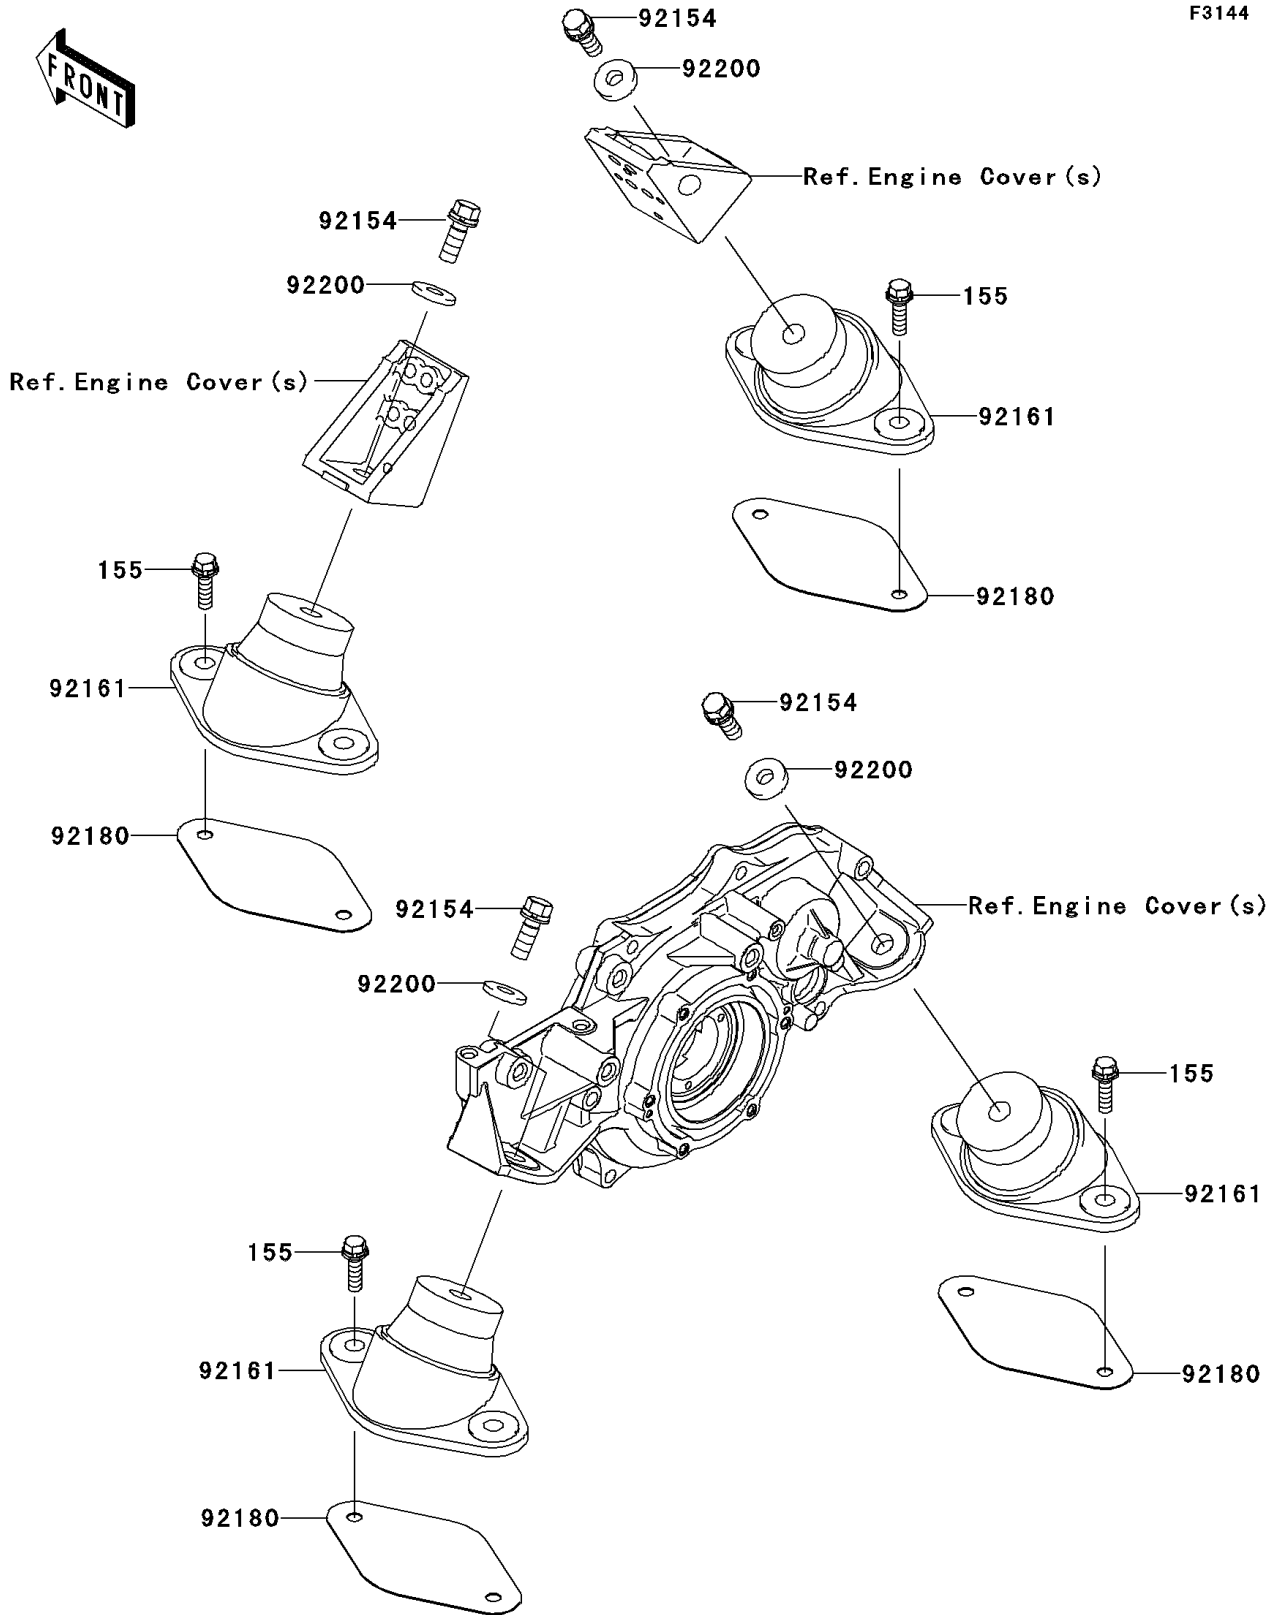

2013 JET SKI® ULTRA® 300X PARTS DIAGRAM

Engine Mount

F3144

2013 JET SKI® ULTRA® 300X PARTS LIST

Engine Mount

ITEM NAME	PART NUMBER	QUANTITY
BOLT-WSP-SMALL,8X30 (Ref # 155)	155R0830	8
BOLT,WSP,10X30 (Ref # 92154)	92154-3715	4
DAMPER,ENGINE MOUNT (Ref # 92161)	92161-3789	4
SHIM,T=1.0 (Ref # 92180)	92180-3716	AR
WASHER,10.5X26X4 (Ref # 92200)	92200-3798	4