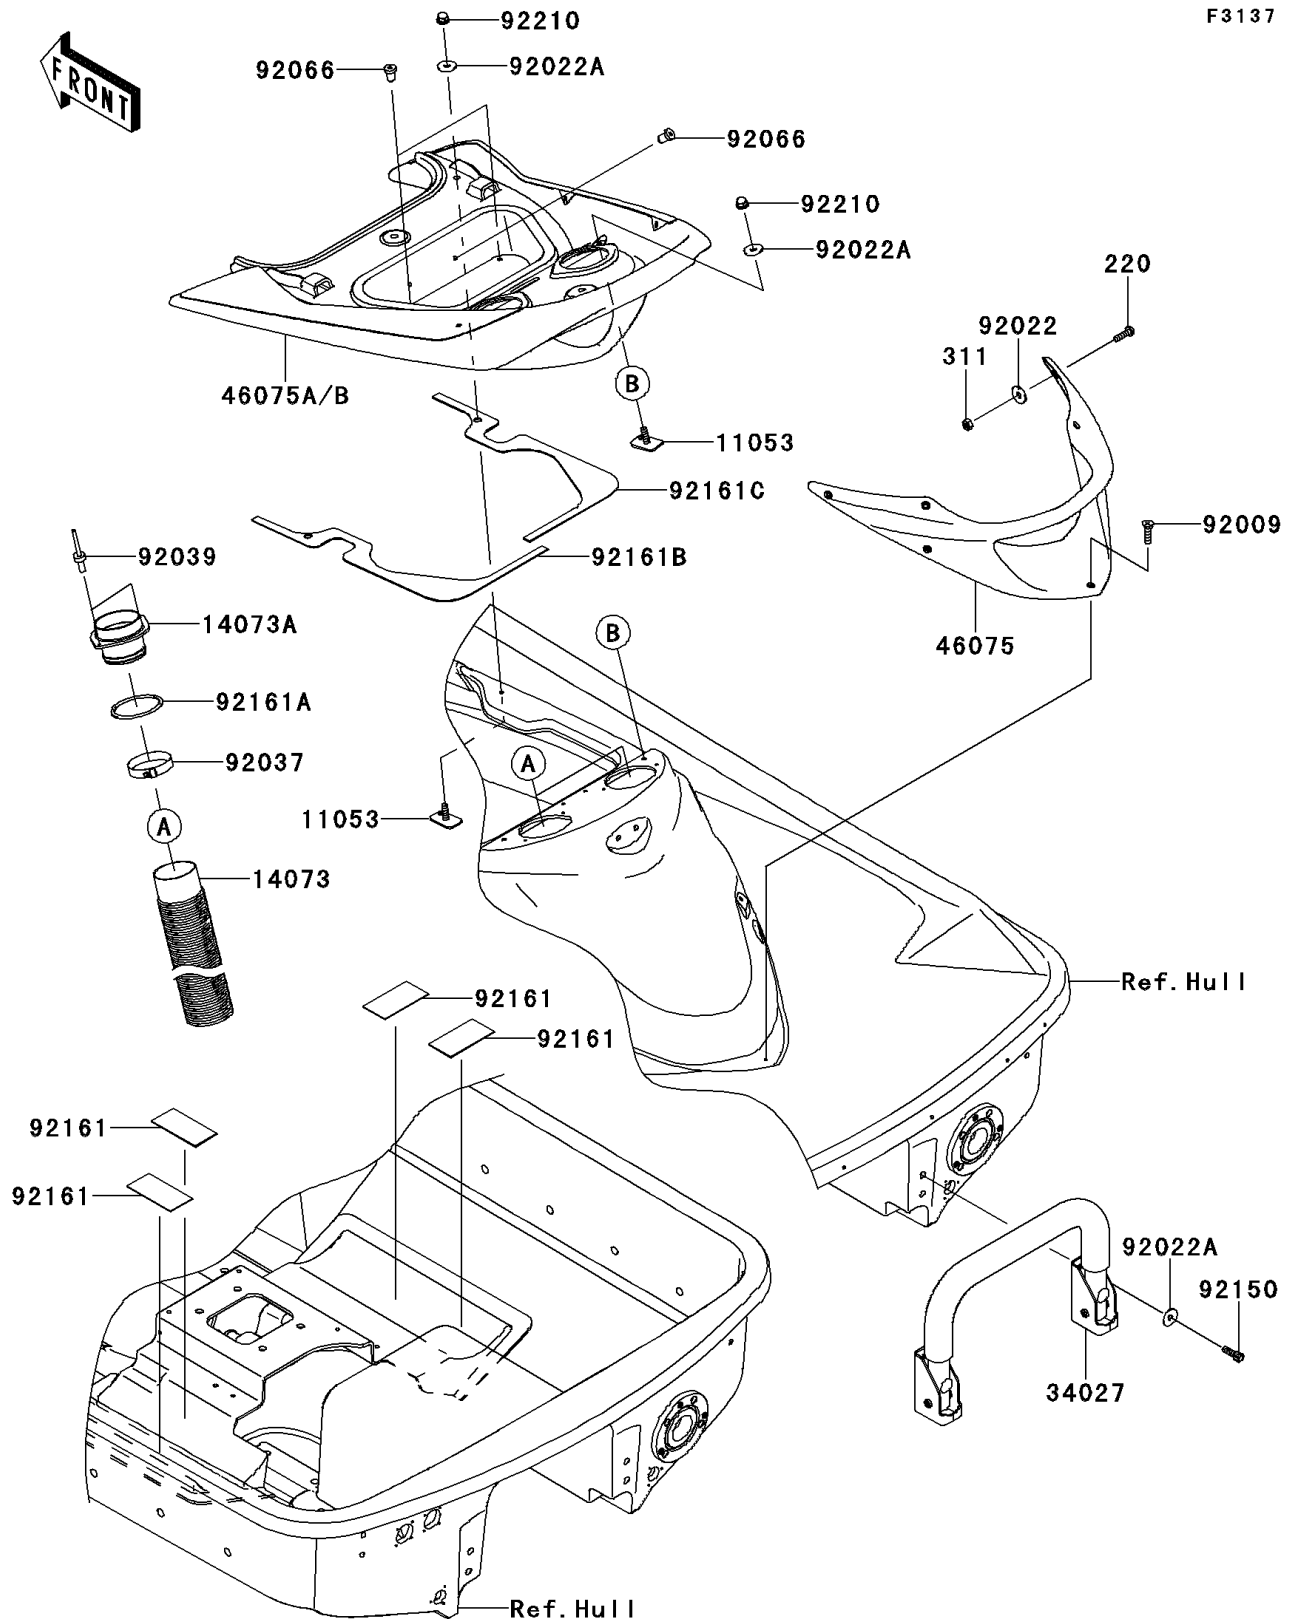

2013 JET SKI® ULTRA® 300X PARTS DIAGRAM

Hull Rear Fittings

F3137

2013 JET SKI® ULTRA® 300X PARTS LIST

Hull Rear Fittings

ITEM NAME	PART NUMBER	QUANTITY
SCREW-PAN-CROS,6X20 (Ref # 220)	220R0620	6
NUT-HEX,6MM (Ref # 311)	311AA0600	6
BRACKET (Ref # 11053)	11053-3776	4
DUCT,L=800 (Ref # 14073)	14073-3804	2
DUCT (Ref # 14073A)	14073-3805	2
STEP-ASSY (Ref # 34027)	34027-0067	1
GRIP,HANDLE (Ref # 46075)	46075-3765	1
GRIP,RR,UPP,C.L.GREEN (Ref # 46075A)	46075-3766-367	1
GRIP,RR,UPP,P.C.YELLOW (Ref # 46075B)	46075-3766-823	1
SCREW,TAPPING,6X20 (Ref # 92009)	92009-3842	1
WASHER,6.5X20X1.6 (Ref # 92022)	92022-1557	6
WASHER,6.5X20X1.5 (Ref # 92022A)	92022-3710	8
CLAMP (Ref # 92037)	92037-3738	2
RIVET (Ref # 92039)	92039-3775	4
PLUG (Ref # 92066)	92066-3773	4
BOLT,SOCKET,6X18 (Ref # 92150)	92150-3775	4
DAMPER (Ref # 92161)	92161-3728	4
DAMPER (Ref # 92161A)	92161-3769	2
DAMPER (Ref # 92161B)	92161-3781	1
DAMPER (Ref # 92161C)	92161-3782	1
NUT,CAP,6MM (Ref # 92210)	92210-3785	4