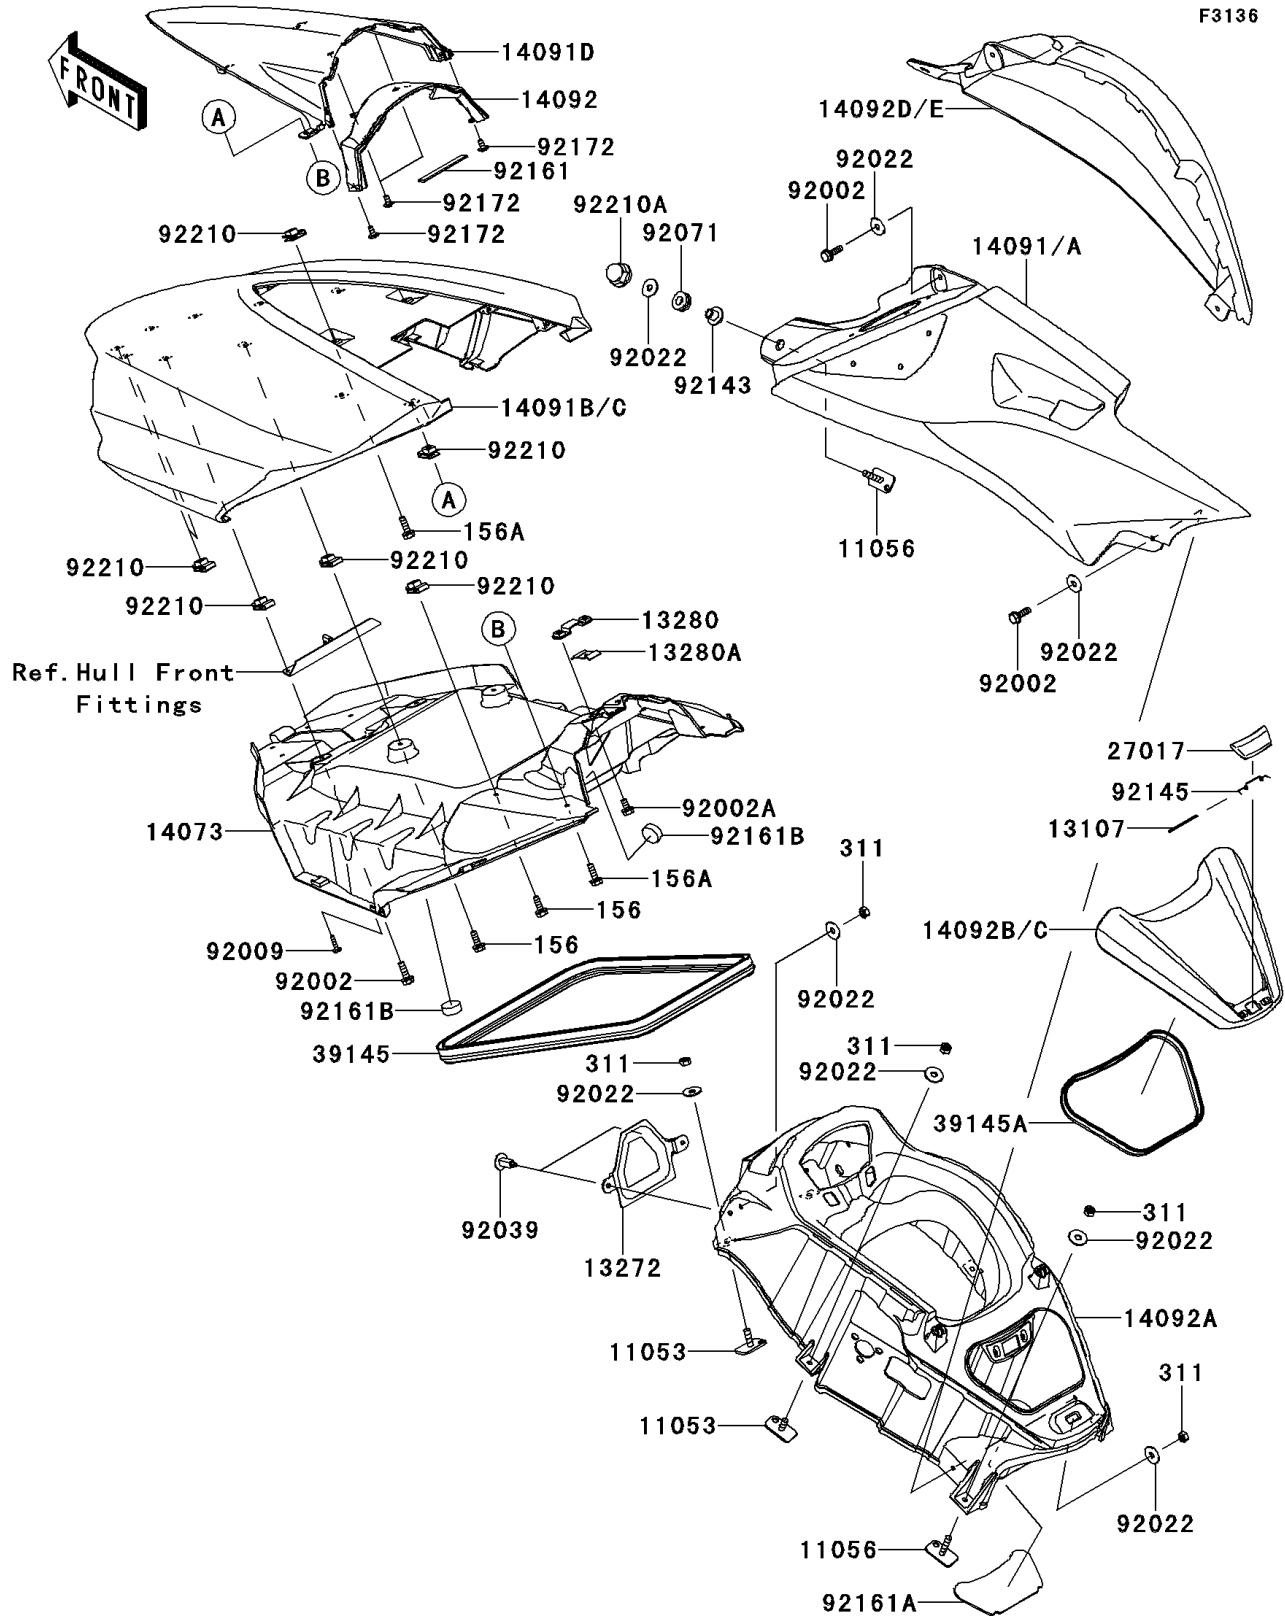

# 2013 JET SKI® ULTRA® 300X PARTS DIAGRAM

## Hull Middle Fittings

### Hull Middle Fittings

ITEM NAME	PART NUMBER	QUANTITY
BOLT-WP,6X18 (Ref # 156)	156R0618	4
BOLT-WP,6X20 (Ref # 156A)	156R0620	4
NUT-HEX,6MM (Ref # 311)	311R0600	10
BRACKET (Ref # 11053)	11053-3776	4
BRACKET (Ref # 11056)	11056-3724	4
SHAFT (Ref # 13107)	13107-3790	1
PLATE,INTAKE COVER (Ref # 13272)	13272-1221	1
HOLDER,ROD (Ref # 13280)	13280-3749	1
HOLDER,ROD (Ref # 13280A)	13280-3751	1
DUCT,HATCH,INNER (Ref # 14073)	14073-3837	1
COVER,SIDE,LH,M.S.WHITE (Ref # 14091)	14091-3780-31Y	1
COVER,SIDE,LH,C.L.GREEN (Ref # 14091A)	14091-3780-367	1
COVER,FR HATCH,EBONY (Ref # 14091B)	14091-3824-H8	1
COVER,FR HATCH,M.S.WHITE (Ref # 14091C)	14091-3824-31Y	1
COVER,METER (Ref # 14091D)	14091-3825	1
COVER,METER,RR,EBONY (Ref # 14092)	14092-0776-H8	1
COVER,CENTER,F.BLACK (Ref # 14092A)	14092-0980-6Z	1
COVER,CENTER STORAGE,M.S.WHITE (Ref # 14092B)	14092-3701-31Y	1
COVER,CENTER STORAGE,C.L.GREEN (Ref # 14092C)	14092-3701-367	1
COVER,SIDE,RH,M.S.WHITE (Ref # 14092D)	14092-3708-31Y	1
COVER,SIDE,RH,C.L.GREEN (Ref # 14092E)	14092-3708-367	1
LOCK,CENTER STORAGE (Ref # 27017)	27017-3726	1
TRIM-SEAL (Ref # 39145)	39145-3793	1
TRIM-SEAL,L=720 (Ref # 39145A)	39145-3802	1
BOLT,6X20 (Ref # 92002)	92002-3755	6
BOLT,6X12 (Ref # 92002A)	92002-3763	2
SCREW,TAPPING,4X16 (Ref # 92009)	92009-3849	2
WASHER,6.5X20X1.5 (Ref # 92022)	92022-3710	16
RIVET (Ref # 92039)	92039-3788	2

### Hull Middle Fittings

ITEM NAME	PART NUMBER	QUANTITY
GROMMET (Ref # 92071)	92071-3716	2
COLLAR (Ref # 92143)	92143-3750	2
SPRING (Ref # 92145)	92145-3729	1
DAMPER,16X100X3.18 (Ref # 92161)	92161-0968	1
DAMPER,CENTER STORAGE (Ref # 92161A)	92161-3773	1
DAMPER (Ref # 92161B)	92161-3790	4
SCREW,5X12 (Ref # 92172)	92172-3714	4
NUT,6MM (Ref # 92210)	92210-3768	14
NUT,CAP,6MM (Ref # 92210A)	92210-3785	2