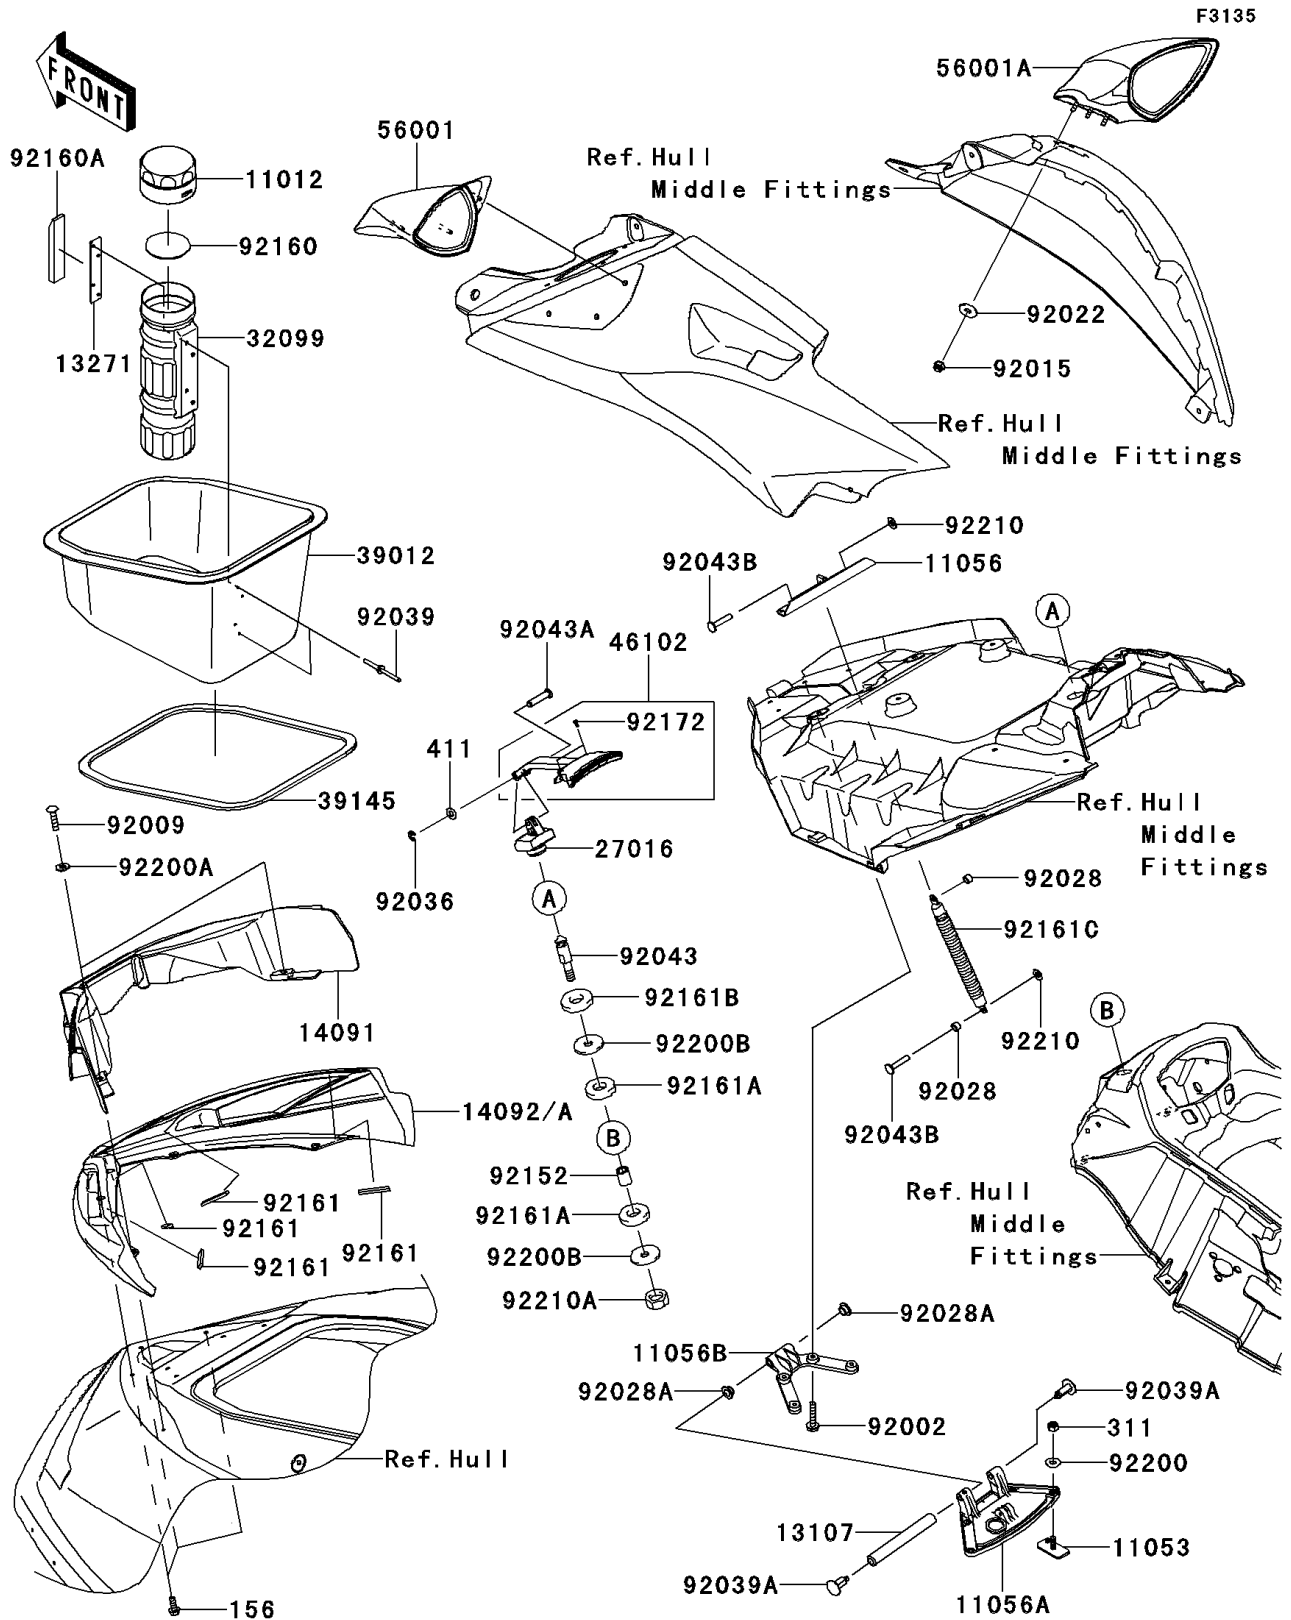

## Hull Front Fittings

### Hull Front Fittings

ITEM NAME	PART NUMBER	QUANTITY
CAP,FIRE EXTINGUISHER (Ref # 11012)	11012-3766	1
BRACKET (Ref # 11053)	11053-3776	4
BRACKET (Ref # 11056)	11056-3703	1
BRACKET (Ref # 11056A)	11056-3725	1
BRACKET (Ref # 11056B)	11056-3726	1
SHAFT,FRONT HINGE (Ref # 13107)	13107-3802	1
PLATE,FIRE EXTINGUISHER (Ref # 13271)	13271-3775	1
COVER,FR,INSIDE (Ref # 14091)	14091-3828	1
COVER,FR,TOP,C.L.GREEN (Ref # 14092)	14092-0775-367	1
COVER,FR,TOP,P.C.YELLOW (Ref # 14092A)	14092-0775-823	1
LOCK-ASSY,HATCH (Ref # 27016)	27016-3761	1
CASE,FIRE EXTINGUISHER (Ref # 32099)	32099-3769	1
CASE-STORAGE (Ref # 39012)	39012-0034	1
TRIM-SEAL,L=1627 (Ref # 39145)	39145-3807	1
ROD,HATCH LOCK (Ref # 46102)	46102-3734	1
MIRROR-ASSY,LH,F.BLACK (Ref # 56001)	56001-3727-6Z	1
MIRROR-ASSY,RH,F.BLACK (Ref # 56001A)	56001-3728-6Z	1
BOLT,6X30 (Ref # 92002)	92002-3726	4
SCREW,TAPPING,6X20 (Ref # 92009)	92009-3842	2
NUT,LOCK,6MM (Ref # 92015)	92015-3766	6
WASHER,6.5X20X1.5 (Ref # 92022)	92022-3710	6
BUSHING (Ref # 92028)	92028-3765	2
BUSHING (Ref # 92028A)	92028-3770	2
RING-SNAP (Ref # 92036)	92036-518	1
RIVET (Ref # 92039)	92039-3783	2
RIVET (Ref # 92039A)	92039-3788	2
PIN (Ref # 92043)	92043-0754	1
PIN,6X27.5 (Ref # 92043A)	92043-3732	1
PIN,6X33 (Ref # 92043B)	92043-3748	2

### Hull Front Fittings

ITEM NAME	PART NUMBER	QUANTITY
COLLAR,8.2X14X16.2 (Ref # 92152)	92152-0979	1
DAMPER (Ref # 92160)	92160-3814	1
DAMPER (Ref # 92160A)	92160-3821	1
DAMPER,10X50X4 (Ref # 92161)	92161-1373	4
DAMPER (Ref # 92161A)	92161-3739	2
DAMPER (Ref # 92161B)	92161-3747	1
DAMPER,HATCH (Ref # 92161C)	92161-3778	1
SCREW,3X8 (Ref # 92172)	92172-3716	2
WASHER,6.5X16X1.0 (Ref # 92200)	92200-3712	4
WASHER,6.5X14.5X1.5 (Ref # 92200A)	92200-3775	2
WASHER,8.5X32X2 (Ref # 92200B)	92200-3786	2
BOLT-WP,5X16 (Ref # 156)	156R0516	3
NUT-HEX,6MM (Ref # 311)	311R0600	4
WASHER-PLAIN,6MM (Ref # 411)	411S0600	1
NUT,SPEED,6MM (Ref # 92210)	92210-3739	2
NUT,LOCK,8MM (Ref # 92210A)	92210-3742	1