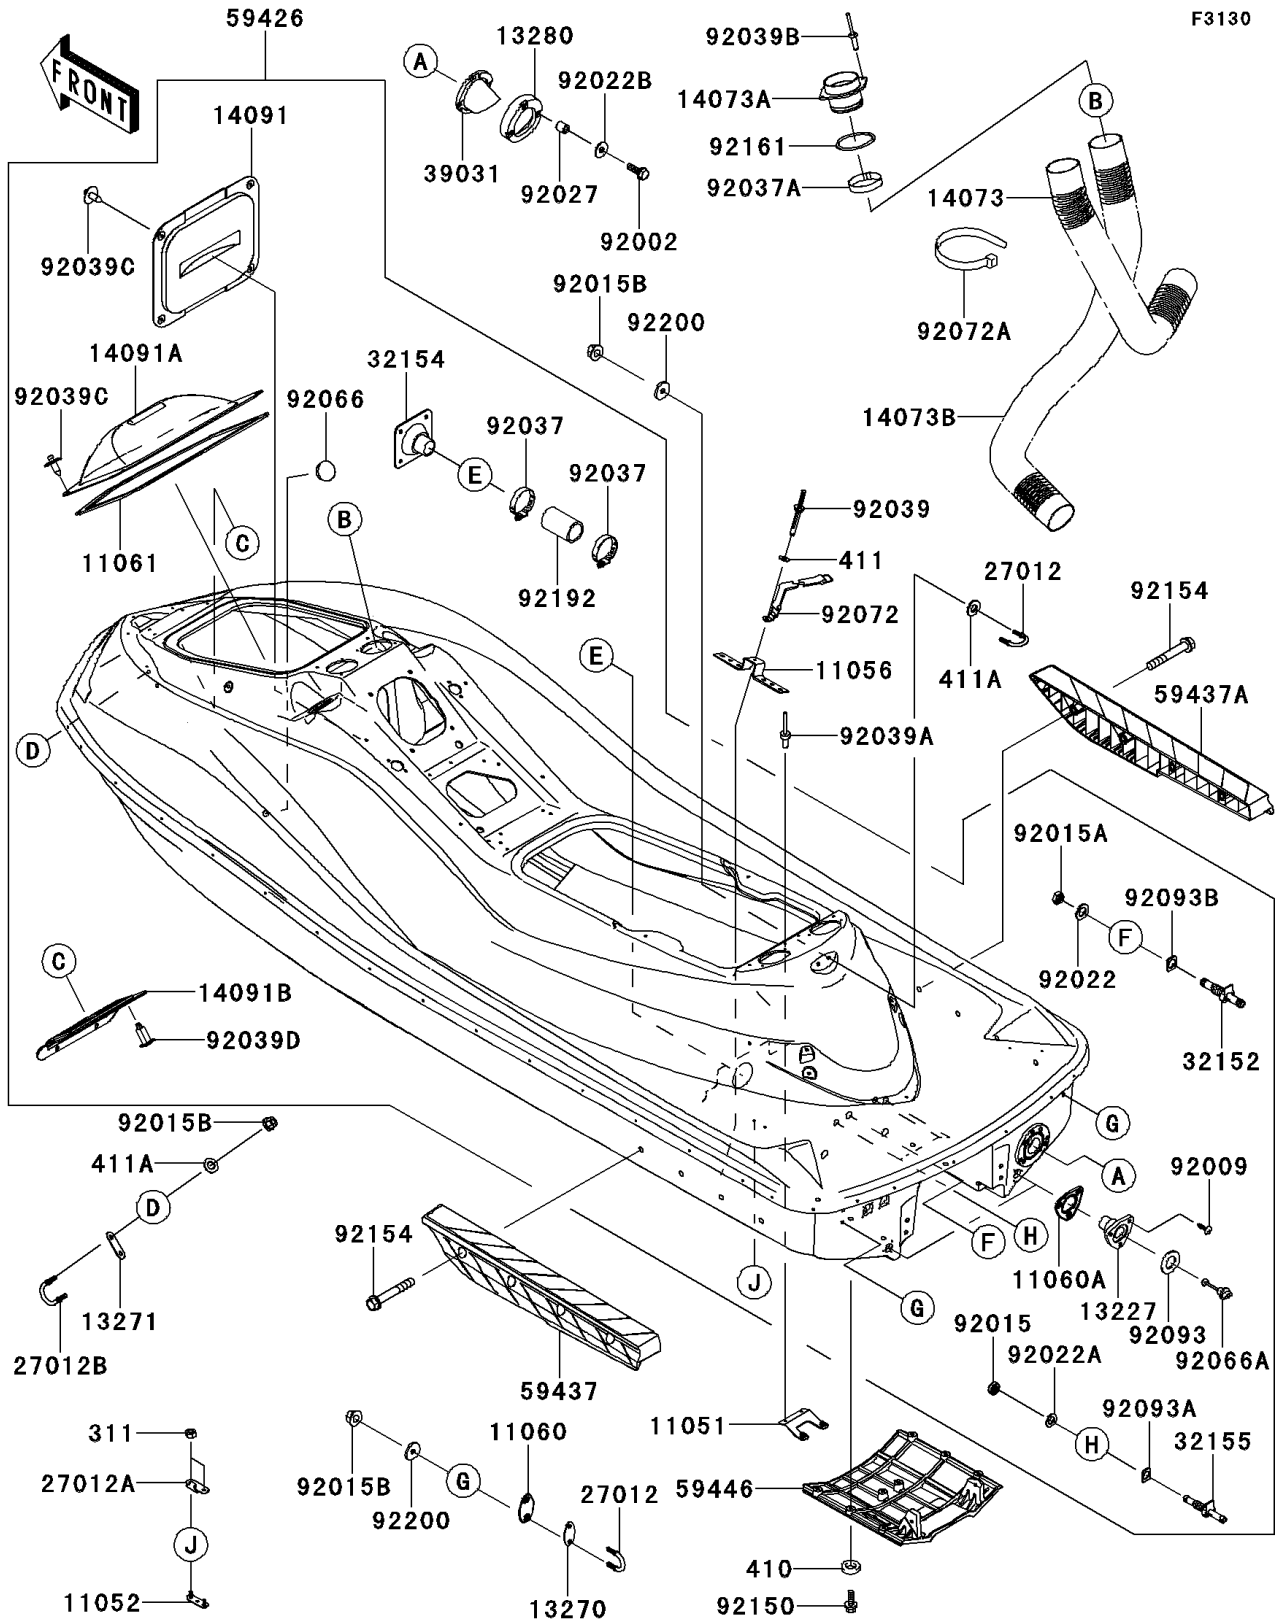

2013 JET SKI® ULTRA® 300X PARTS DIAGRAM

Hull