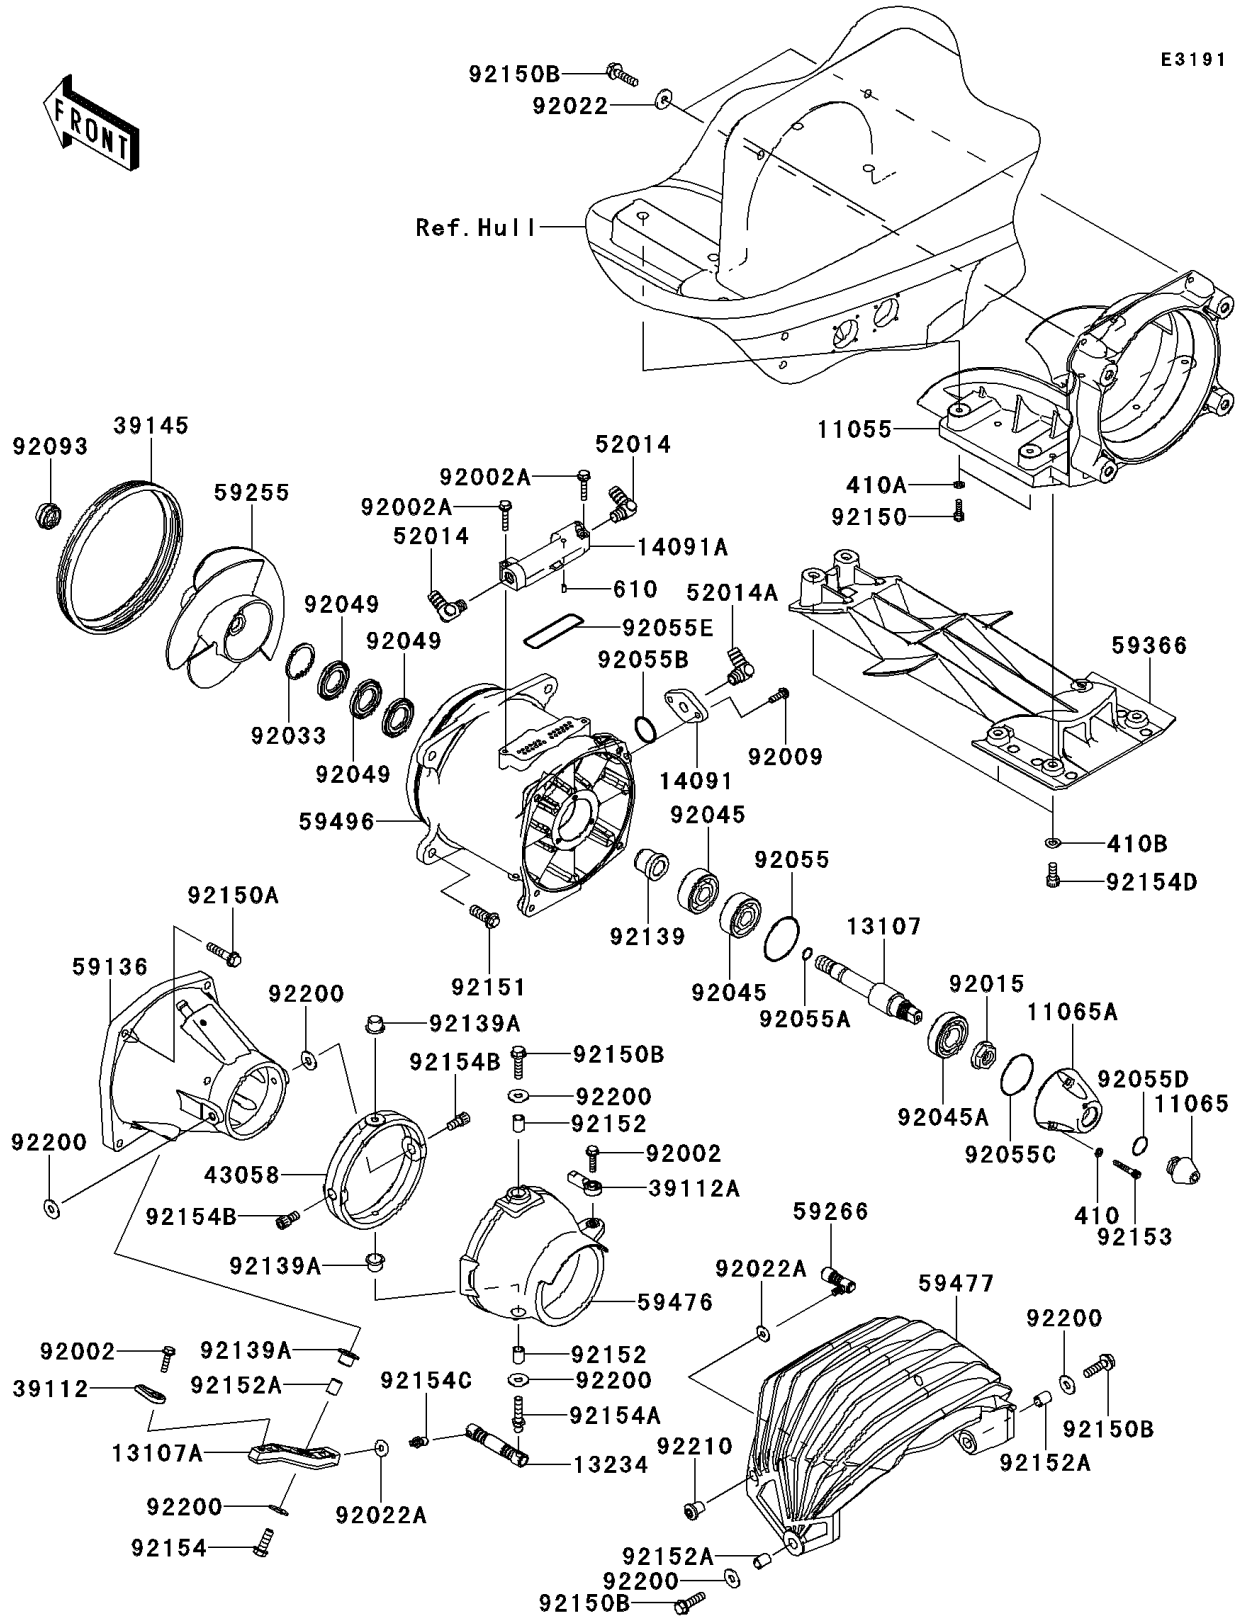

2013 JET SKI® ULTRA® 300X PARTS DIAGRAM

Jet Pump

2013 JET SKI® ULTRA® 300X PARTS LIST

Jet Pump

| ITEM NAME | PART NUMBER | QUANTITY |
|------------------------------------|-------------|----------|
| BRACKET,PUMP (Ref # 11055) | 11055-3710 | 1 |
| CAP (Ref # 11065) | 11065-0826 | 1 |
| CAP (Ref # 11065A) | 11065-3733 | 1 |
| SHAFT (Ref # 13107) | 13107-0764 | 1 |
| SHAFT (Ref # 13107A) | 13107-3804 | 1 |
| SHAFT-COMP (Ref # 13234) | 13234-3712 | 1 |
| COVER,COOLING TUBE (Ref # 14091) | 14091-3808 | 1 |
| COVER,VANE GUIDE (Ref # 14091A) | 14091-3817 | 1 |
| RODEND-TIE (Ref # 39112) | 39112-3703 | 1 |
| RODEND-TIE (Ref # 39112A) | 39112-3707 | 1 |
| TRIM-SEAL (Ref # 39145) | 39145-3809 | 1 |
| RING (Ref # 43058) | 43058-3735 | 1 |
| ELBOW (Ref # 52014) | 52014-3711 | 2 |
| ELBOW (Ref # 52014A) | 52014-3727 | 1 |
| NOZZLE-PUMP (Ref # 59136) | 59136-3768 | 1 |
| IMPELLER-COMP (Ref # 59255) | 59255-3740 | 1 |
| JOINT-BALL (Ref # 59266) | 59266-3710 | 1 |
| GRATE (Ref # 59366) | 59366-3724 | 1 |
| NOZZLE-STRG (Ref # 59476) | 59476-0063 | 1 |
| BUCKET-REVERSE (Ref # 59477) | 59477-3713 | 1 |
| VANE-GUIDE (Ref # 59496) | 59496-3767 | 1 |
| BOLT,6X25 (Ref # 92002) | 92002-3714 | 2 |
| BOLT,6X30 (Ref # 92002A) | 92002-3726 | 2 |
| SCREW,6X20 (Ref # 92009) | 92009-3848 | 2 |
| NUT,18MM (Ref # 92015) | 92015-1512 | 1 |
| WASHER,8.4X23X2.5 (Ref # 92022) | 92022-3744 | 2 |
| WASHER (Ref # 92022A) | 92022-567 | 2 |
| RING-SNAP (Ref # 92033) | 92033-3730 | 1 |
| BEARING-BALL,6303R-6 (Ref # 92045) | 92045-3744 | 2 |