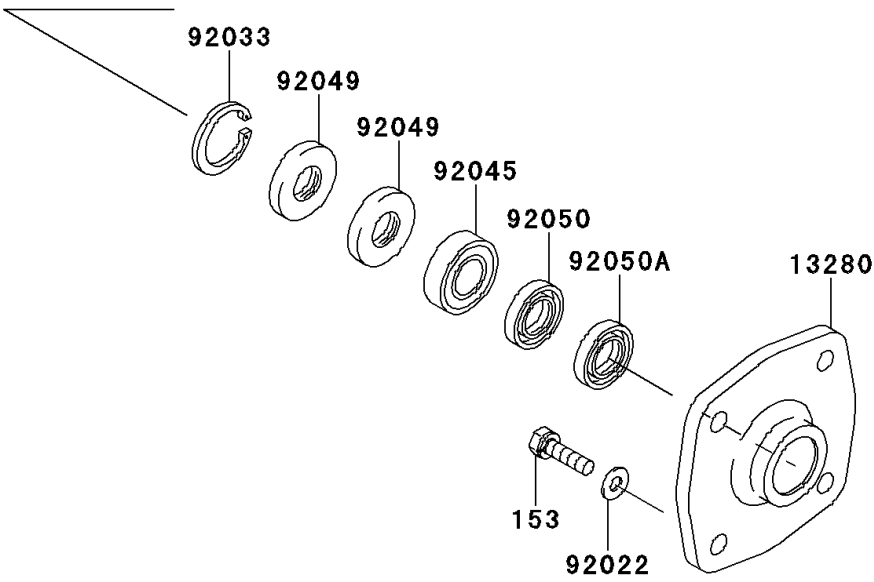

2013 JET SKI® ULTRA® 300X PARTS DIAGRAM

Drive Shaft

E3134

2013 JET SKI® ULTRA® 300X PARTS LIST

Drive Shaft

ITEM NAME	PART NUMBER	QUANTITY
BOLT-WS-SMALL,8X30 (Ref # 153)	153R0830	4
HOLDER (Ref # 13280)	13280-3756	1
SHAFT-DRIVE (Ref # 39159)	39159-3744	1
COUPLING (Ref # 42034)	42034-3720	1
WASHER,8.2X18X1.5 (Ref # 92022)	92022-1964	4
RING-SNAP,42MM (Ref # 92033)	92033-3713	1
BEARING-BALL,60042RD (Ref # 92045)	92045-0113	1
SEAL-OIL,S620426 (Ref # 92049)	92049-3707	2
SEAL-OIL,SCY20368 (Ref # 92050)	92050-502	1
SEAL-OIL,SC20367 (Ref # 92050A)	92050-503	1
DAMPER,COUPLING (Ref # 92161)	92161-3797	1
WASHER,30.5X38X2 (Ref # 92200)	92200-3809	1