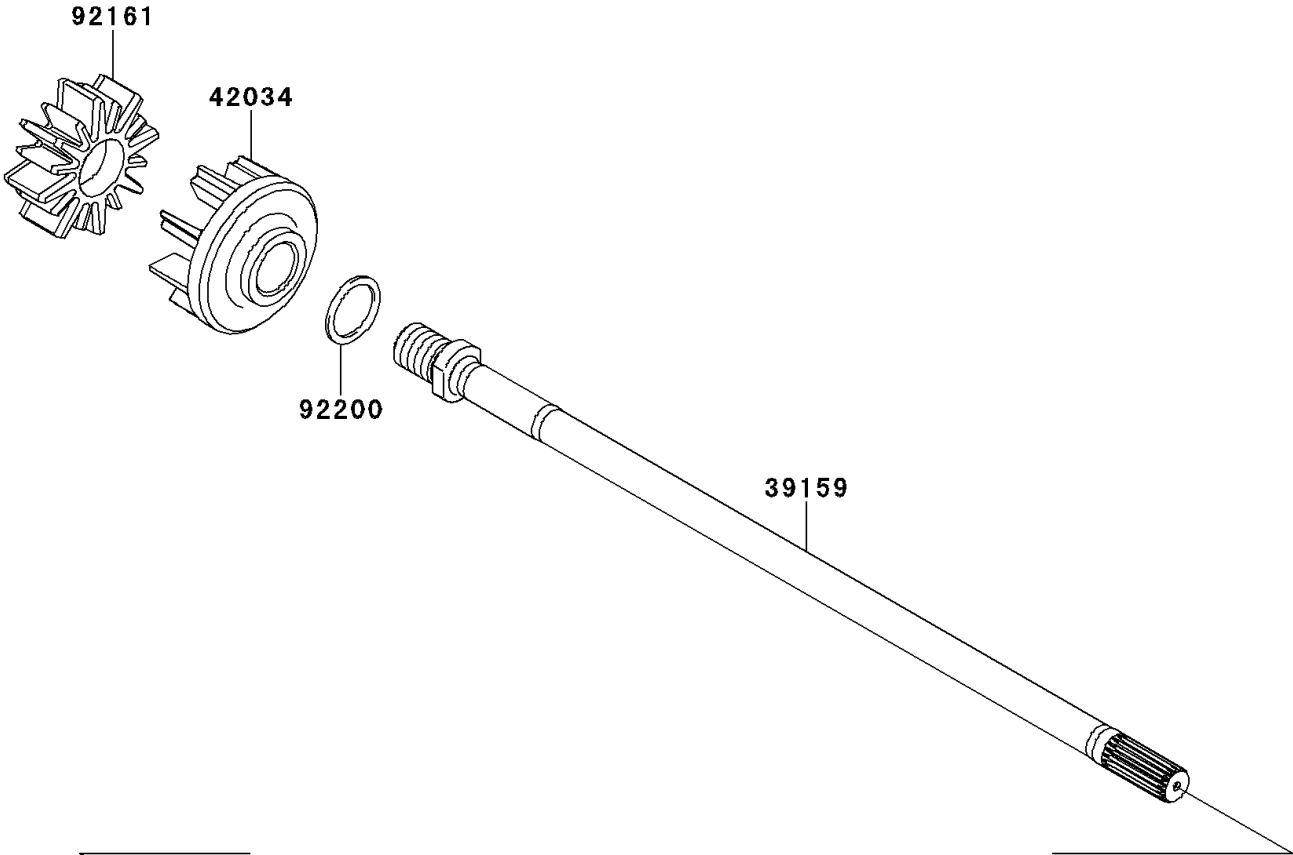

2013 JET SKI® ULTRA® 300X PARTS DIAGRAM

Drive Shaft

E3134

2013 JET SKI® ULTRA® 300X PARTS LIST

Drive Shaft

ITEM NAME	PART NUMBER	QUANTITY
BOLT-WS-SMALL,8X30 (Ref # 153)	153R0830	4
HOLDER (Ref # 13280)	13280-3756	1
SHAFT-DRIVE (Ref # 39159)	39159-3744	1
COUPLING (Ref # 42034)	42034-3720	1
WASHER,8.2X18X1.5 (Ref # 92022)	92022-1964	4
RING-SNAP,42MM (Ref # 92033)	92033-3713	1
BEARING-BALL,60042RD (Ref # 92045)	92045-0113	1
SEAL-OIL,S620426 (Ref # 92049)	92049-3707	2
SEAL-OIL,SCY20368 (Ref # 92050)	92050-502	1
SEAL-OIL,SC20367 (Ref # 92050A)	92050-503	1
DAMPER,COUPLING (Ref # 92161)	92161-3797	1
WASHER,30.5X38X2 (Ref # 92200)	92200-3809	1