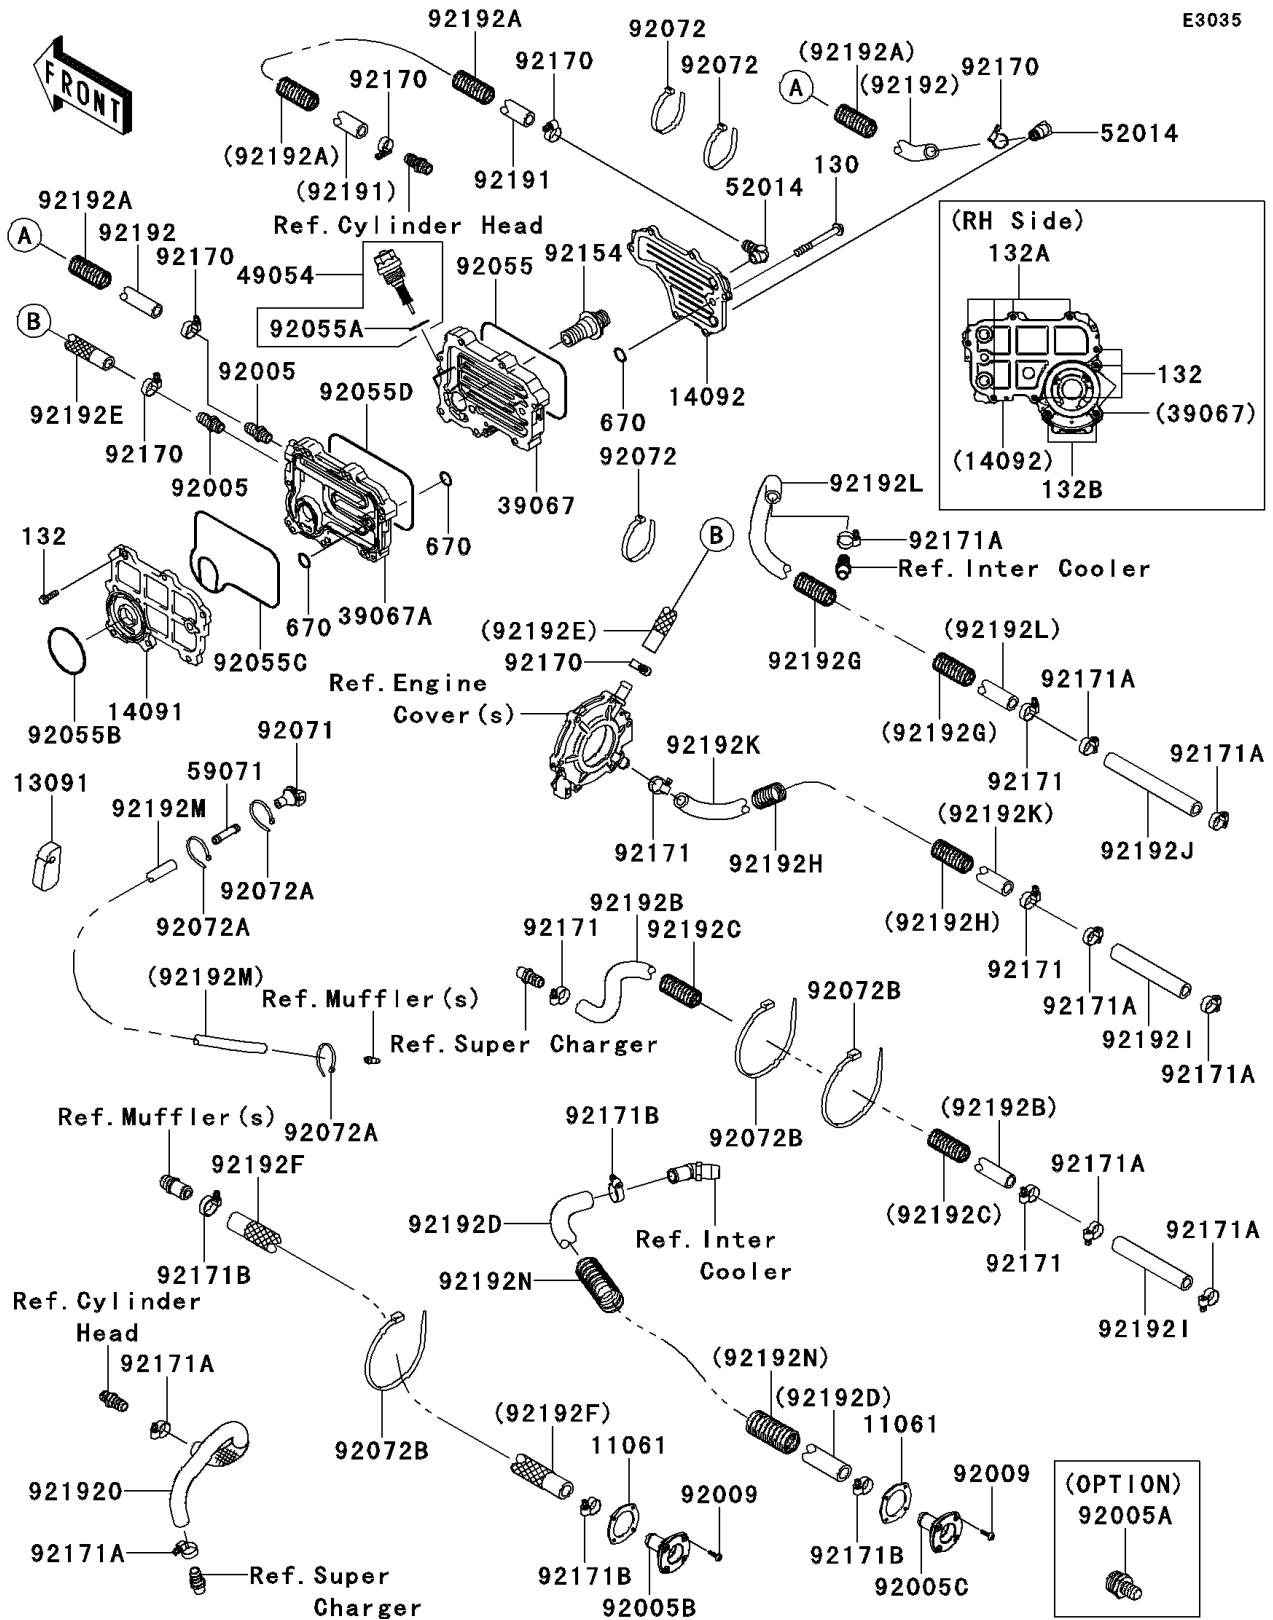

2013 JET SKI® ULTRA® 300X PARTS DIAGRAM

Cooling

E3035

2013 JET SKI® ULTRA® 300X PARTS LIST

Cooling

ITEM NAME	PART NUMBER	QUANTITY
GASKET (Ref # 11061)	11061-3769	2
HOLDER (Ref # 13091)	13091-3712	1
COVER,INSIDE (Ref # 14091)	14091-3755	1
COVER,OUTSIDE (Ref # 14092)	14092-0765	1
COOLER-OIL,OUTSIDE (Ref # 39067)	39067-0708	1
COOLER-OIL (Ref # 39067A)	39067-3704	1
THERMOSTAT (Ref # 49054)	49054-3701	1
ELBOW (Ref # 52014)	52014-3711	2
JOINT (Ref # 59071)	59071-3764	1
FITTING (Ref # 92005)	92005-3714	2
FITTING,FLUSH (Ref # 92005A)	92005-3748	1
FITTING,BLACK (Ref # 92005B)	92005-3770	1
FITTING,GRAY (Ref # 92005C)	92005-3771	1
SCREW,TAPPING,4X16 (Ref # 92009)	92009-3849	8
RING-O (Ref # 92055)	92055-0708	1
RING-O (Ref # 92055A)	92055-0727	1
RING-O,58X3 (Ref # 92055B)	92055-3767	1
RING-O (Ref # 92055C)	92055-3770	1
RING-O (Ref # 92055D)	92055-3772	1
GROMMET (Ref # 92071)	92071-3815	1
BAND,L=200 (Ref # 92072)	92072-0106	3
BAND,L=100.08 (Ref # 92072A)	92072-3882	3
BAND,L=372.24 (Ref # 92072B)	92072-3883	3
BOLT (Ref # 92154)	92154-3719	1
CLAMP (Ref # 92170)	92170-1283	6
CLAMP (Ref # 92171)	92171-3701	5
CLAMP (Ref # 92171A)	92171-3714	9
CLAMP,26MM (Ref # 92171B)	92171-3720	4
TUBE,WATER FILTER-HULL (Ref # 92191)	92191-3919	1