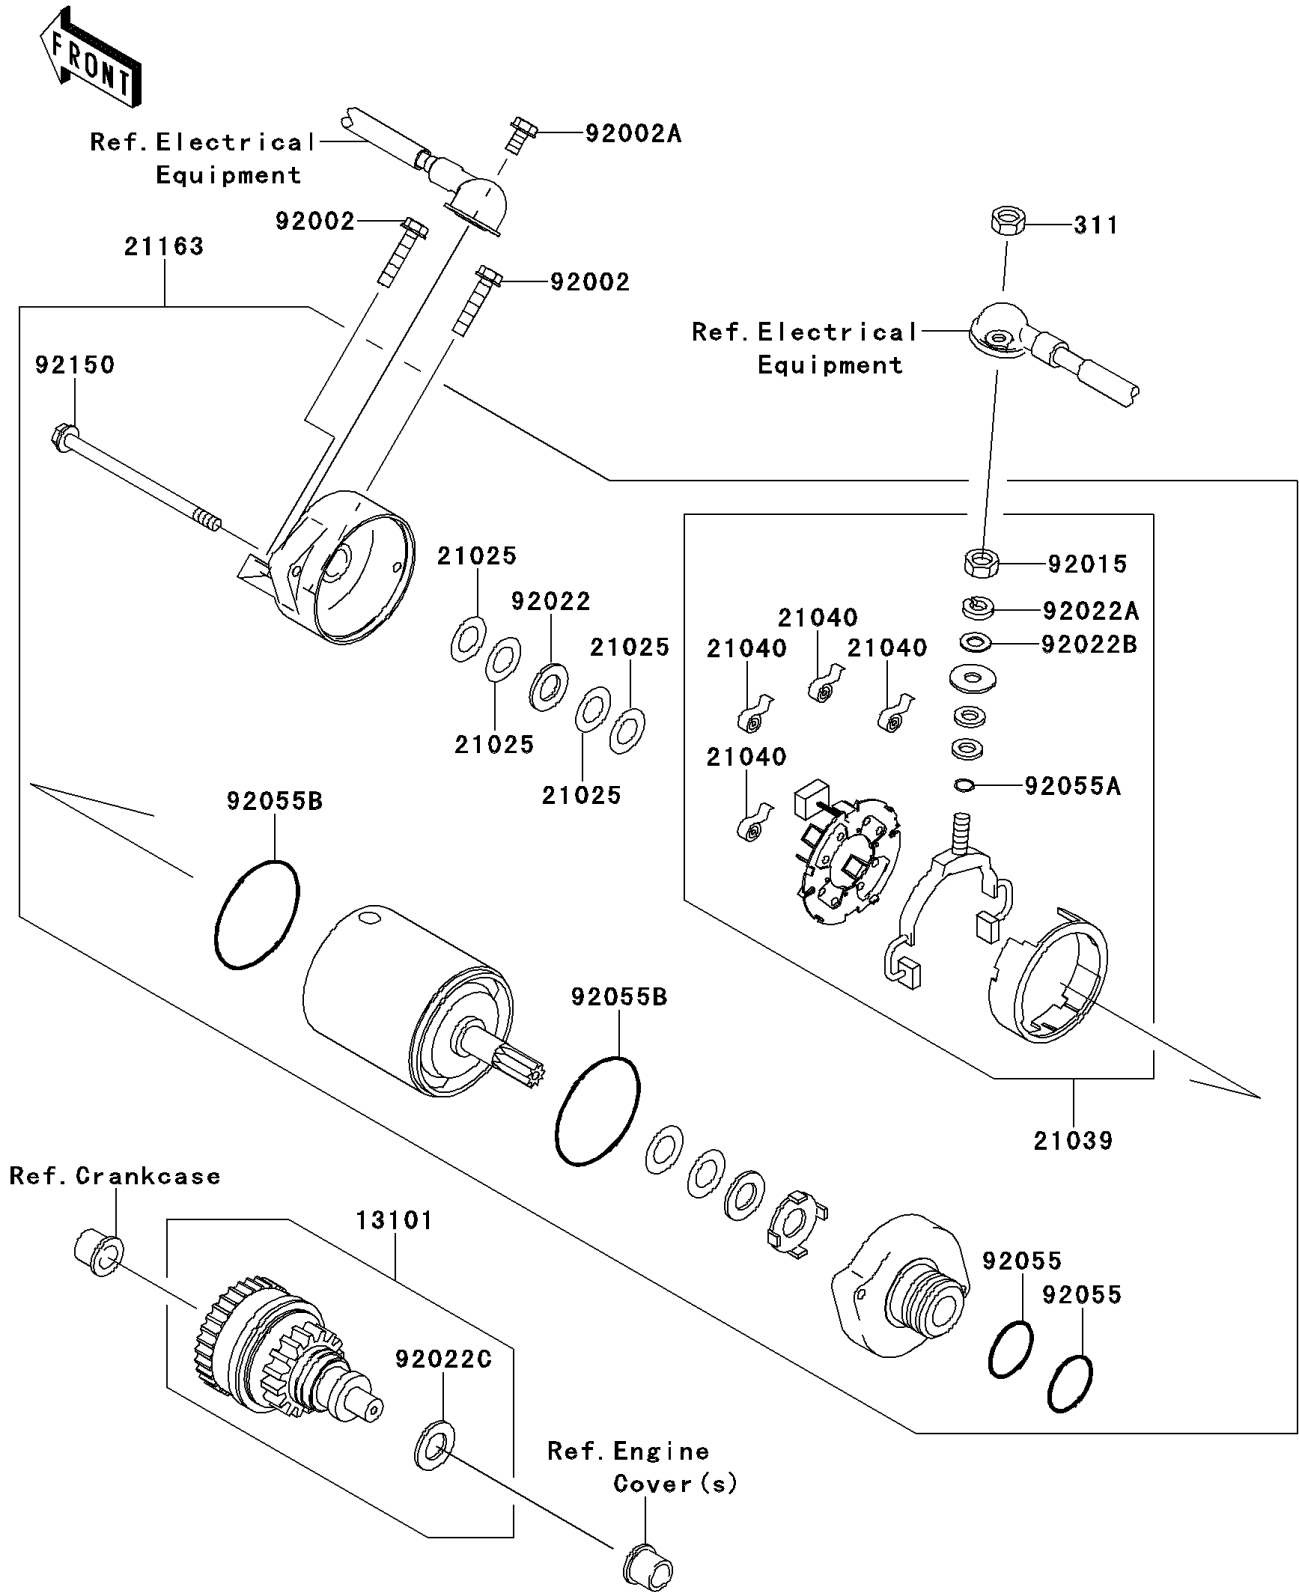

2013 JET SKI® ULTRA® 300X PARTS DIAGRAM

Starter Motor

E1840

2013 JET SKI® ULTRA® 300X PARTS LIST

Starter Motor

ITEM NAME	PART NUMBER	QUANTITY
NUT-HEX,6MM (Ref # 311)	311R0600	1
GEAR-ASSY (Ref # 13101)	13101-3710	1
WASHER,9.1X18X0.2 (Ref # 21025)	21025-011	AR
BRUSH,CARBON (Ref # 21039)	21039-3703	1
SPRING-BRUSH (Ref # 21040)	21040-1055	4
STARTER-ELECTRIC (Ref # 21163)	21163-3721	1
BOLT,6X25 (Ref # 92002)	92002-3714	2
BOLT,6X12 (Ref # 92002A)	92002-3763	1
NUT,6MM (Ref # 92015)	92015-3710	1
WASHER,9.1X18X0.8 (Ref # 92022)	92022-1132	1
WASHER,6MM (Ref # 92022A)	92022-3711	1
WASHER,6MM (Ref # 92022B)	92022-3713	1
WASHER,12X24X1.0 (Ref # 92022C)	92022-3731	1
RING-O (Ref # 92055)	92055-1276	2
RING-O,4.5X2.0 (Ref # 92055A)	92055-1370	1
RING-O,STARTER MOTOR (Ref # 92055B)	92055-1381	2
BOLT (Ref # 92150)	92150-3772	2