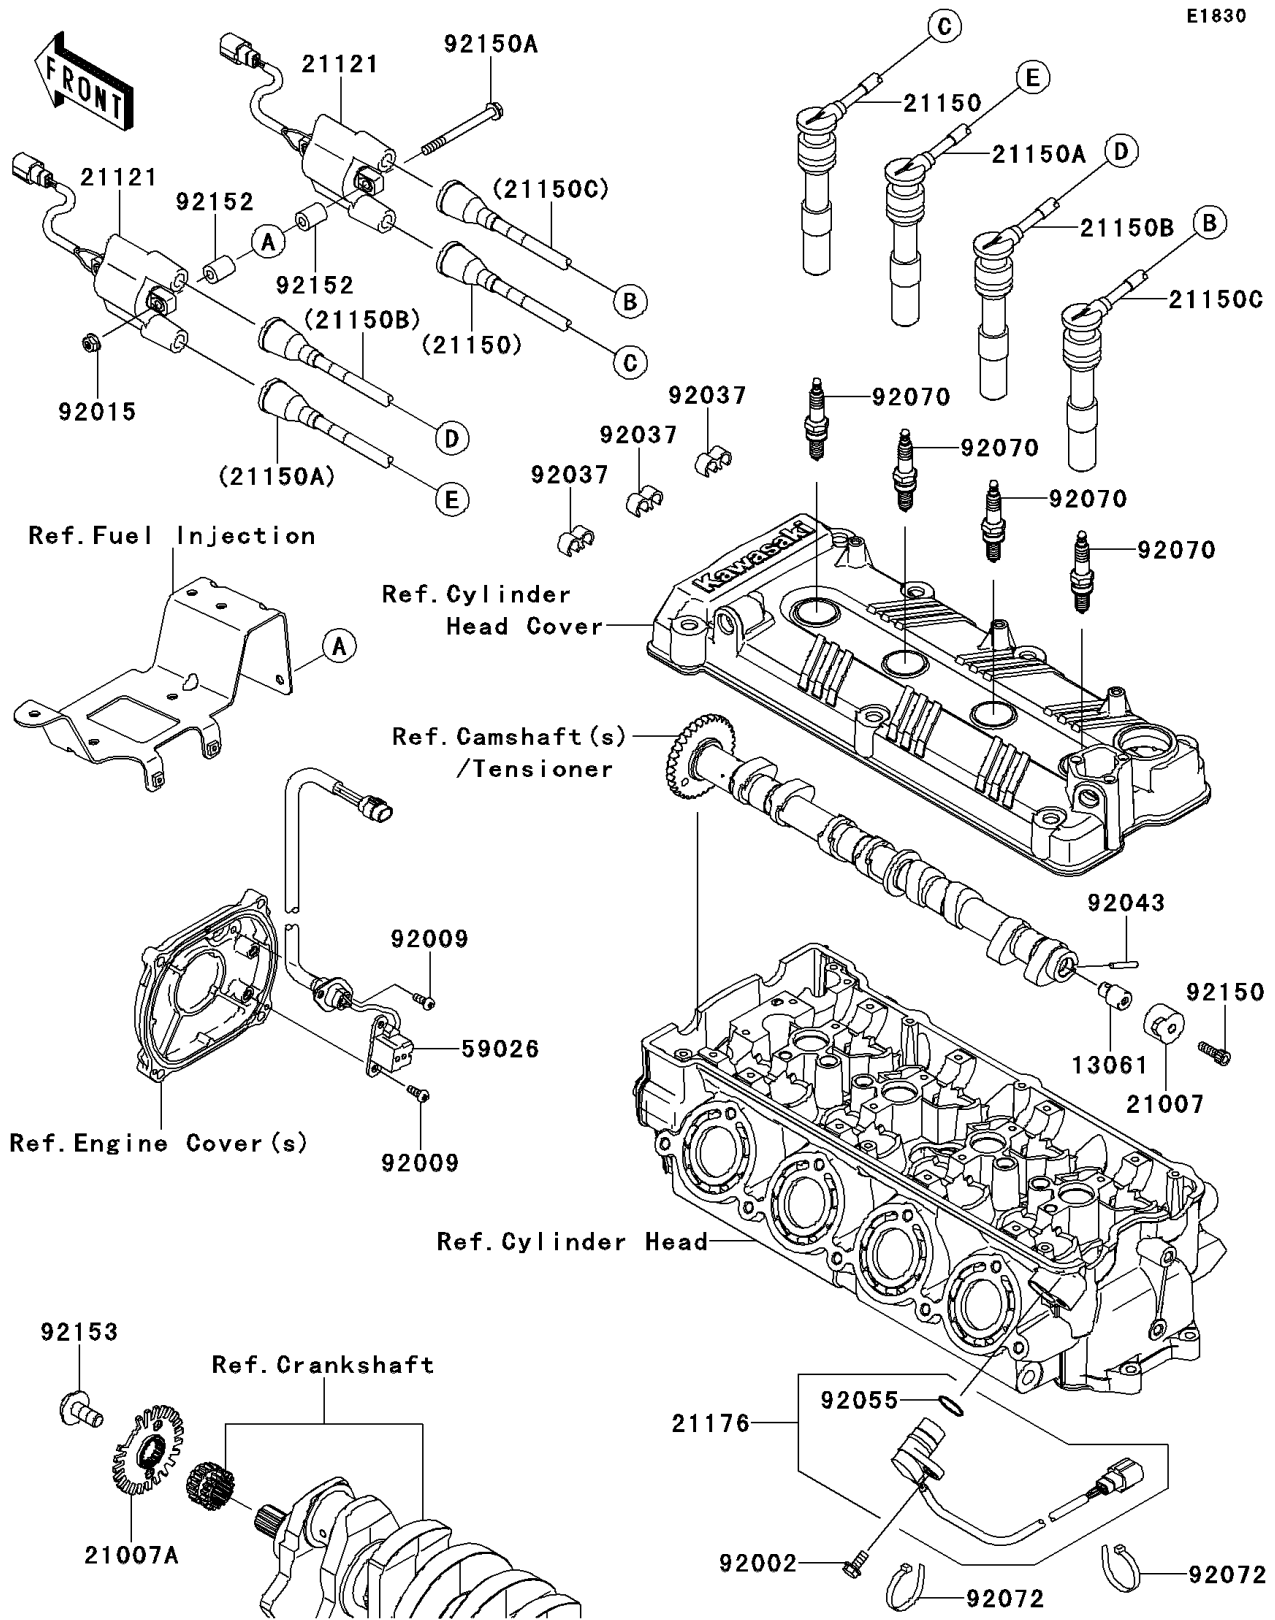

2013 JET SKI® ULTRA® 300X PARTS DIAGRAM

Ignition System

E1830

2013 JET SKI® ULTRA® 300X PARTS LIST

Ignition System

ITEM NAME	PART NUMBER	QUANTITY
BOSS,CAM SENSOR (Ref # 13061)	13061-1687	1
ROTOR,EX CAM (Ref # 21007)	21007-3742	1
ROTOR,EX CAM (Ref # 21007A)	21007-3747	1
COIL-IGNITION (Ref # 21121)	21121-0720	2
CORD-ASSY,#1,L=340 (Ref # 21150)	21150-3731	1
CORD-ASSY,#2,L=450 (Ref # 21150A)	21150-3732	1
CORD-ASSY,#3,L=540 (Ref # 21150B)	21150-3733	1
CORD-ASSY,#4,L=600 (Ref # 21150C)	21150-3734	1
SENSOR,CAM ANGLE (Ref # 21176)	21176-1077	1
COIL-PULSING (Ref # 59026)	59026-3702	1
BOLT,6X16 (Ref # 92002)	92002-3728	1
SCREW,5X12 (Ref # 92009)	92009-1296	4
NUT,6MM (Ref # 92015)	92015-3767	2
CLAMP,CORD (Ref # 92037)	92037-1603	3
PIN (Ref # 92043)	92043-1575	1
RING-O (Ref # 92055)	92055-1639	1
PLUG-SPARK,PMR9B(NGK) (Ref # 92070)	92070-3707	4
BAND,L=188.85 (Ref # 92072)	92072-0105	2
BOLT,6X18 (Ref # 92150)	92150-1645	1
BOLT,6X70 (Ref # 92150A)	92150-3753	2
COLLAR (Ref # 92152)	92152-3738	4
BOLT,FLANGED,8X23 (Ref # 92153)	92153-0549	1