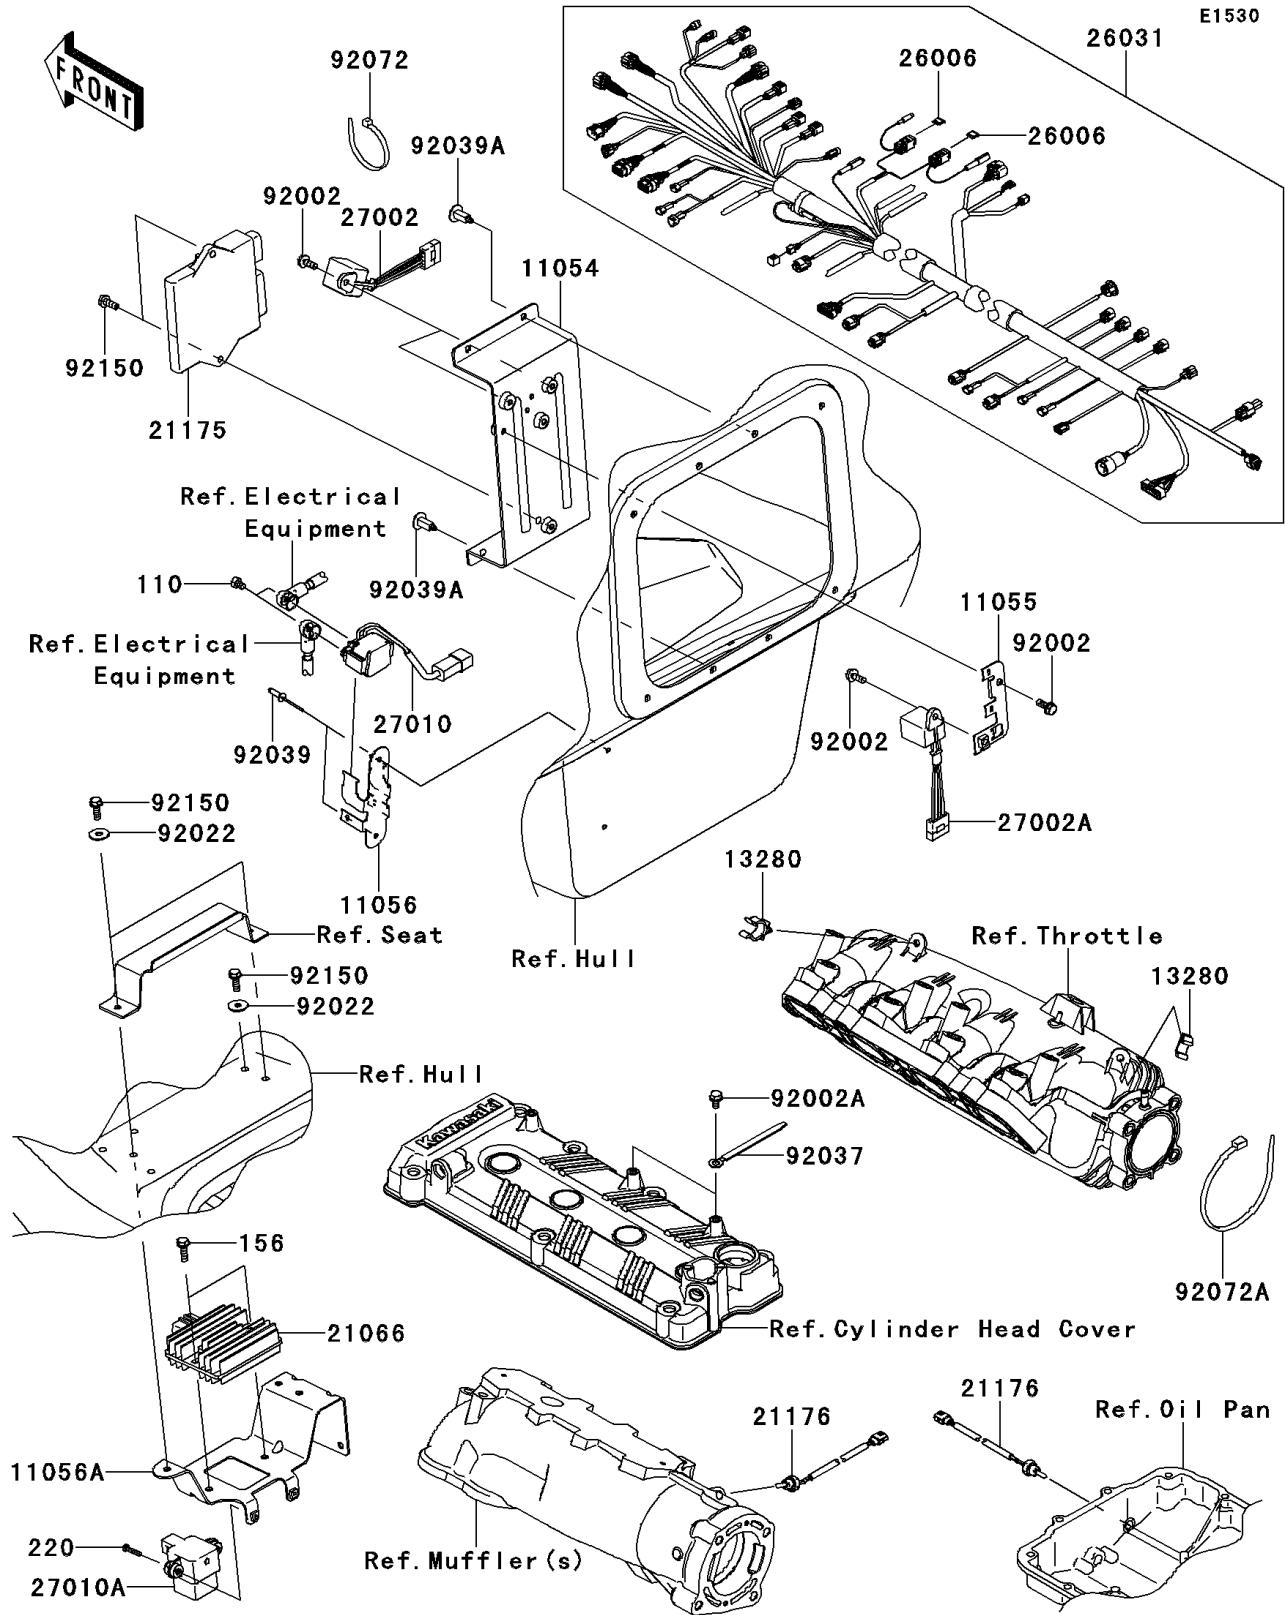

2013 JET SKI® ULTRA® 300X PARTS DIAGRAM

Fuel Injection

2013 JET SKI® ULTRA® 300X PARTS LIST

Fuel Injection

ITEM NAME	PART NUMBER	QUANTITY
BOLT,6X8 (Ref # 110)	110R0608	2
BOLT-WP,6X20 (Ref # 156)	156R0620	2
SCREW-PAN-CROSS,4X20 (Ref # 220)	220R0420	2
BRACKET,ECU&RELAY (Ref # 11054)	11054-3743	1
BRACKET,FUSE (Ref # 11055)	11055-3713	1
BRACKET,SWITCH (Ref # 11056)	11056-1114	1
BRACKET,REGULATOR&VDS (Ref # 11056A)	11056-3702	1
HOLDER,HARNESS (Ref # 13280)	13280-3760	2
REGULATOR-VOLTAGE (Ref # 21066)	21066-3718	1
CONTROL UNIT-ELECTRONIC (Ref # 21175)	21175-0817	1
SENSOR,TEMP (Ref # 21176)	21176-0741	2
FUSE,MINI BLADE,20A,YELLOW (Ref # 26006)	26006-3704	2
HARNESS,MAIN (Ref # 26031)	26031-1570	1
RELAY-ASSY (Ref # 27002)	27002-3703	2
RELAY-ASSY (Ref # 27002A)	27002-3704	1
SWITCH (Ref # 27010)	27010-0710	1
SWITCH,VDS (Ref # 27010A)	27010-3785	1
BOLT,6X16 (Ref # 92002)	92002-3728	4
BOLT,6X12 (Ref # 92002A)	92002-3763	2
WASHER,6.5X20X1.5 (Ref # 92022)	92022-3710	3
CLAMP,L=100 (Ref # 92037)	92037-3736	2
RIVET (Ref # 92039)	92039-3714	2
RIVET (Ref # 92039A)	92039-3788	4
BAND,L=188.85 (Ref # 92072)	92072-0105	1
BAND,L=372.24 (Ref # 92072A)	92072-3883	1
BOLT,6X18 (Ref # 92150)	92150-3729	5