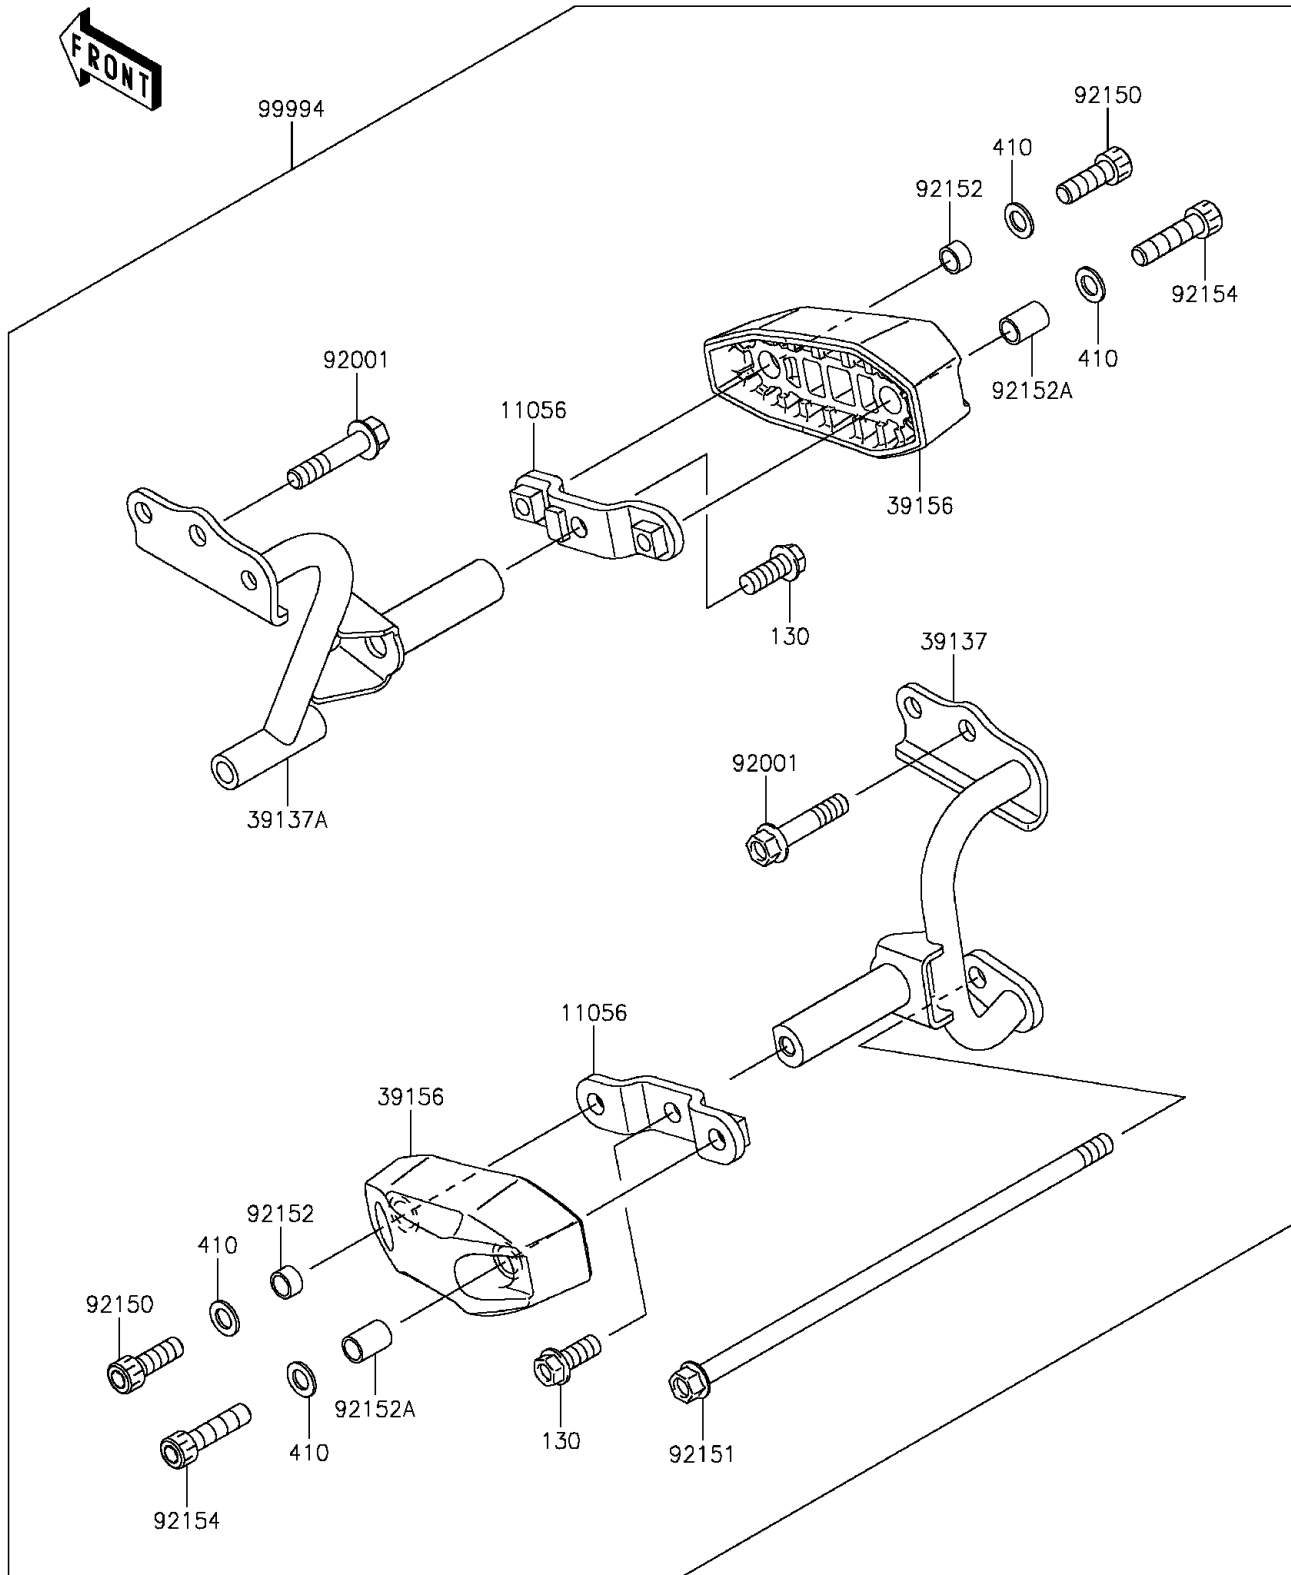

## 2015 NINJA® 300 SE PARTS DIAGRAM

Accessory(Engine Guard)

F2910A

## 2015 NINJA® 300 SE PARTS LIST

Accessory(Engine Guard)

ITEM NAME	PART NUMBER	QUANTITY
BOLT-FLANGED,10X25 (Ref # 130)	130BB1025	1
WASHER-PLAIN-SMALL,10MM,BLACK (Ref # 410)	410AB1000	1
BRACKET (Ref # 11056)	11056-2117	1
STAY-COMP (Ref # 39137)	39137-0568	1
STAY-COMP (Ref # 39137A)	39137-0569	1
PAD,ENGINE GUARD (Ref # 39156)	39156-0758	1
BOLT,BLACK,10X47 (Ref # 92001)	92001-1522	1
BOLT,SOCKET,10X30 (Ref # 92150)	92150-1690	1
BOLT,FLANGED,10X280 (Ref # 92151)	92151-1916	1
COLLAR,10.6X13.8X7.8 (Ref # 92152)	92152-1661	1
COLLAR,10.6X13.8X19.8 (Ref # 92152A)	92152-1662	1
BOLT,SOCKET,10X40 (Ref # 92154)	92154-1084	1
KIT-ACCESSORY,ENGINE GUARD (Ref # 99994)	99994-0355	1