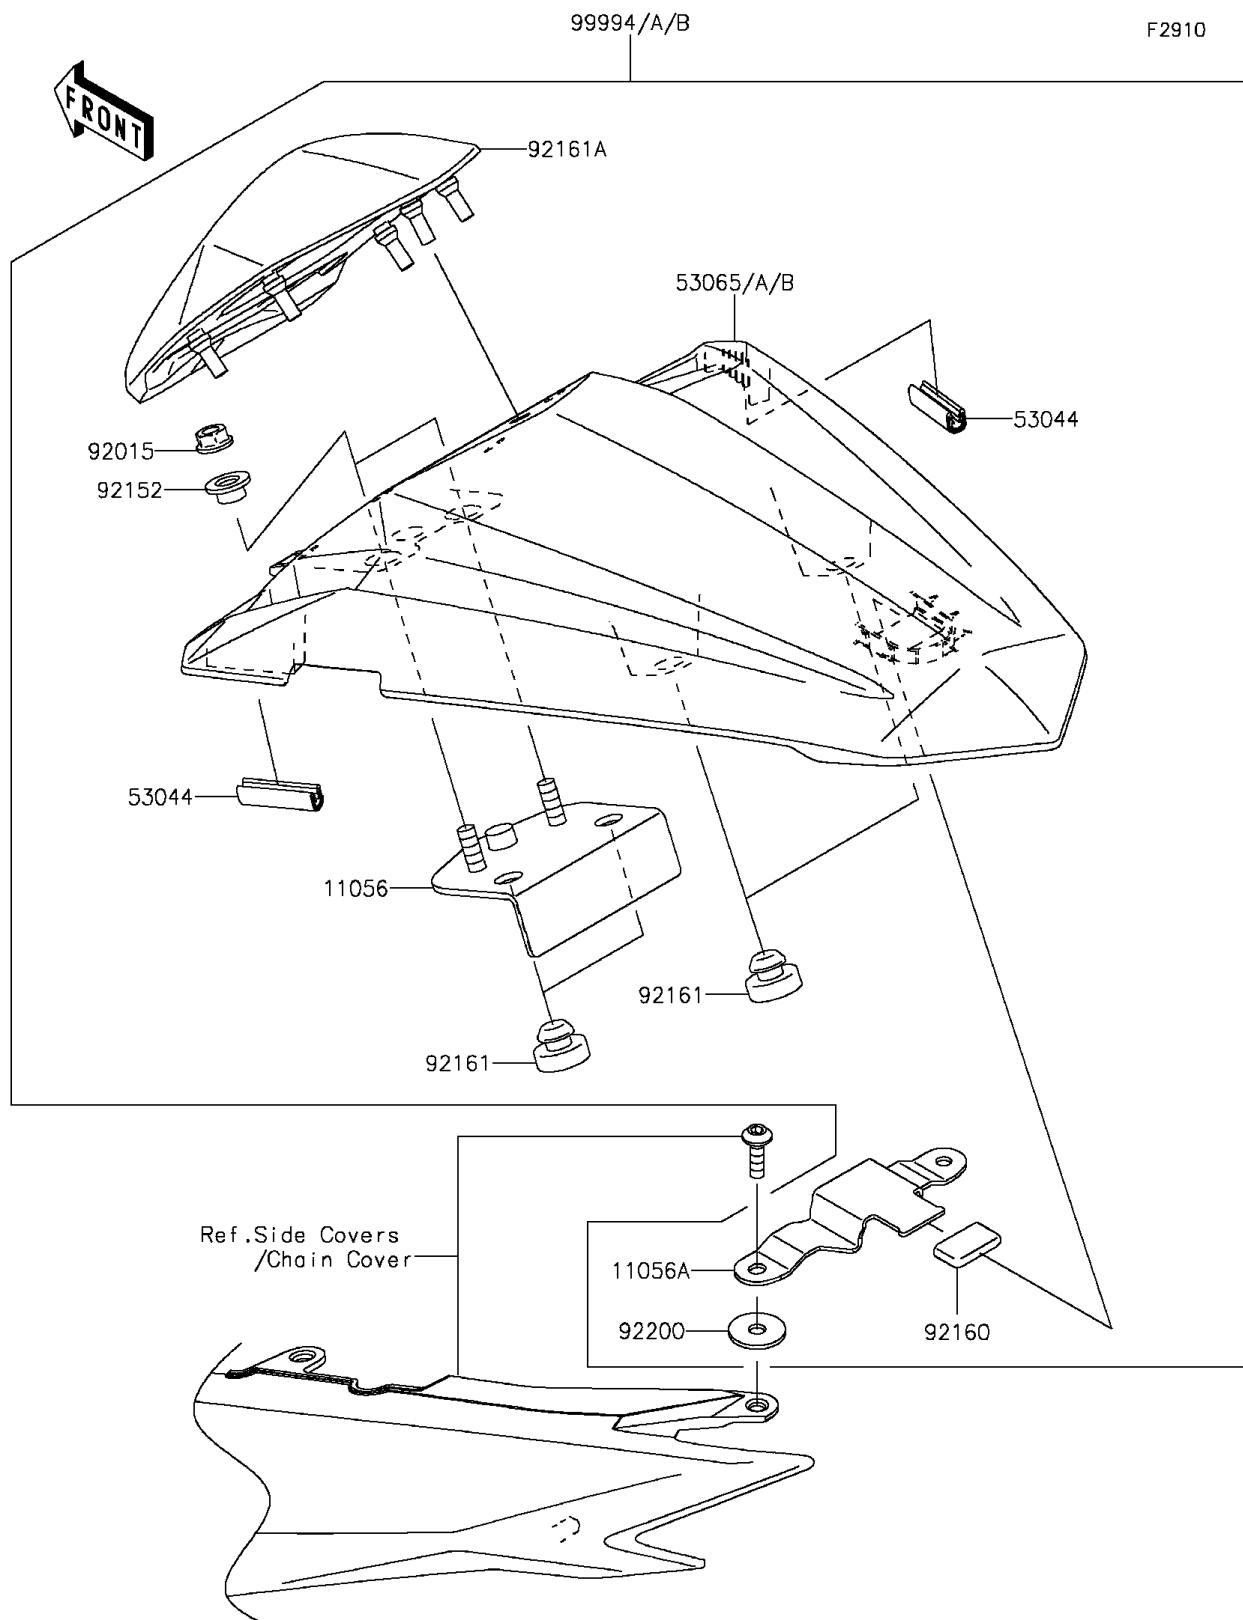

2015 NINJA® 300 SE PARTS DIAGRAM

Accessory(Single Seat Cover)

2015 NINJA® 300 SE PARTS LIST

Accessory(Single Seat Cover)

ITEM NAME	PART NUMBER	QUANTITY
BRACKET (Ref # 11056)	11056-1823	1
BRACKET (Ref # 11056A)	11056-2403	1
TRIM,L=30 (Ref # 53044)	53044-0001	1
COVER SEAT,EBONY (Ref # 53065)	53065-0064-H8	1
NUT,FLANGED,6MM (Ref # 92015)	92015-1367	1
COLLAR,6.8X10(16)X6.6 (Ref # 92152)	92152-0842	1
DAMPER (Ref # 92160)	92160-1190	1
DAMPER (Ref # 92161)	92161-0046	1
DAMPER,CUSHION (Ref # 92161A)	92161-1460	1
WASHER,6X20X1.6 (Ref # 92200)	92200-0212	1
KIT,SINGLE SEAT,EBONY (Ref # 99994)	99994-0354-H8	1