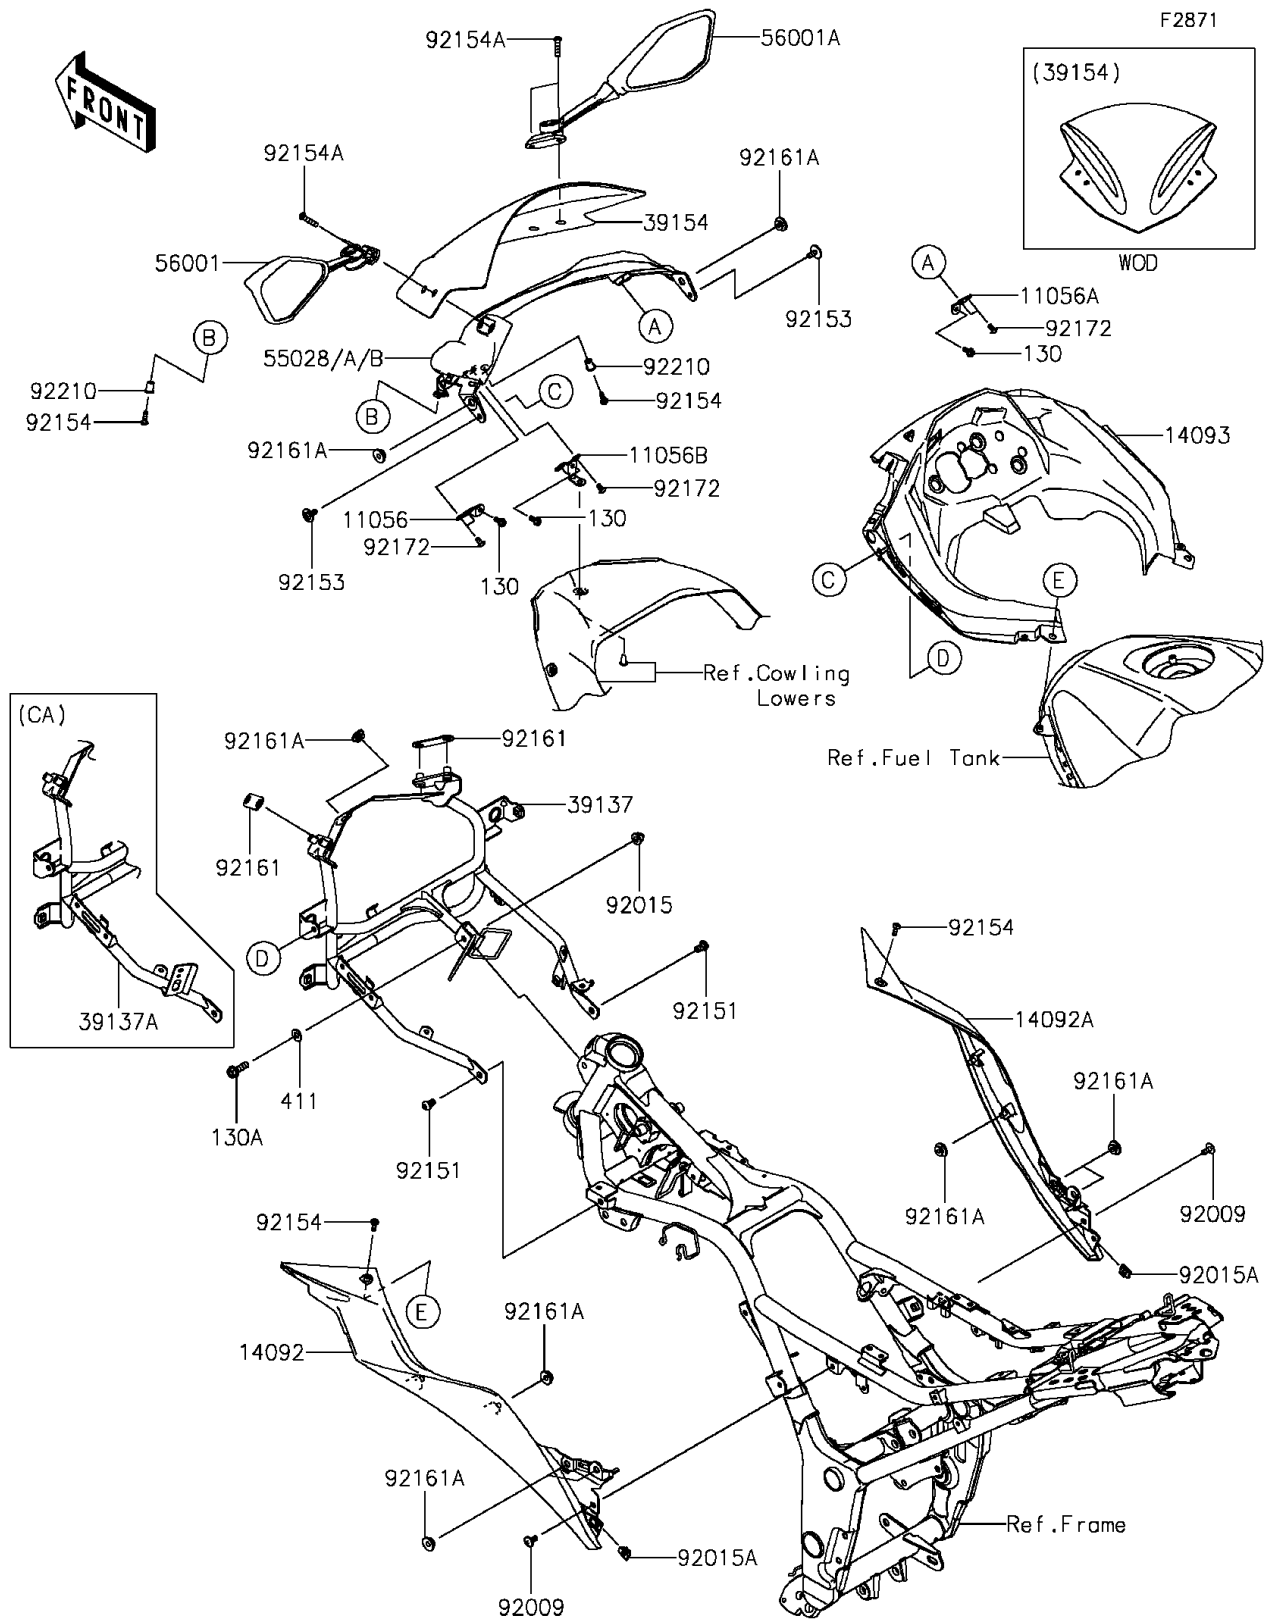

2015 NINJA® 300 SE PARTS DIAGRAM

Cowling

2015 NINJA® 300 SE PARTS LIST

Cowling

ITEM NAME	PART NUMBER	QUANTITY
BOLT-FLANGED,5X12 (Ref # 130)	130BA0512	1
BOLT-FLANGED,8X25 (Ref # 130A)	130BB0825	1
WASHER-PLAIN,8.5X18X1.6 (Ref # 411)	411AB0800	1
BRACKET,COWL. STAY,LH (Ref # 11056)	11056-1608	1
BRACKET,COWL. STAY,RH (Ref # 11056A)	11056-1610	1
BRACKET,COWL. STAY (Ref # 11056B)	11056-1611	1
COVER,TANK,LH (Ref # 14092)	14092-0922	1
COVER,TANK,RH (Ref # 14092A)	14092-0923	1
COVER,METER (Ref # 14093)	14093-0249	1
WINDSHIELD (Ref # 39154)	39154-0318	1
COWLING,UPP,EBONY (Ref # 55028)	55028-0533-H8	1
MIRROR-ASSY,LH (Ref # 56001)	56001-0239	1
MIRROR-ASSY,RH (Ref # 56001A)	56001-0240	1
SCREW,6X14 (Ref # 92009)	92009-1662	1
NUT,CAP,8MM,BLACK (Ref # 92015)	92015-1174	1
NUT,5MM (Ref # 92015A)	92015-1627	1
BOLT,8X14 (Ref # 92151)	92151-1438	1
BOLT,6X16 (Ref # 92153)	92153-1423	1
BOLT,SOCKET,5X16 (Ref # 92154)	92154-0182	1
BOLT,SOCKET,6X25 (Ref # 92154A)	92154-1142	1
DAMPER (Ref # 92161)	92161-1467	1
DAMPER (Ref # 92161A)	92161-1531	1
SCREW,TAPPING,5X10 (Ref # 92172)	92172-0262	1
NUT,WELL,5MM (Ref # 92210)	92210-0498	1
STAY-COMP,COWLING,F.S.BLACK (Ref # 39137)	39137-0565-18R	1
STAY-COMP,COWLING,F.S.BLACK (Ref # 39137A)	39137-0566-18R	1