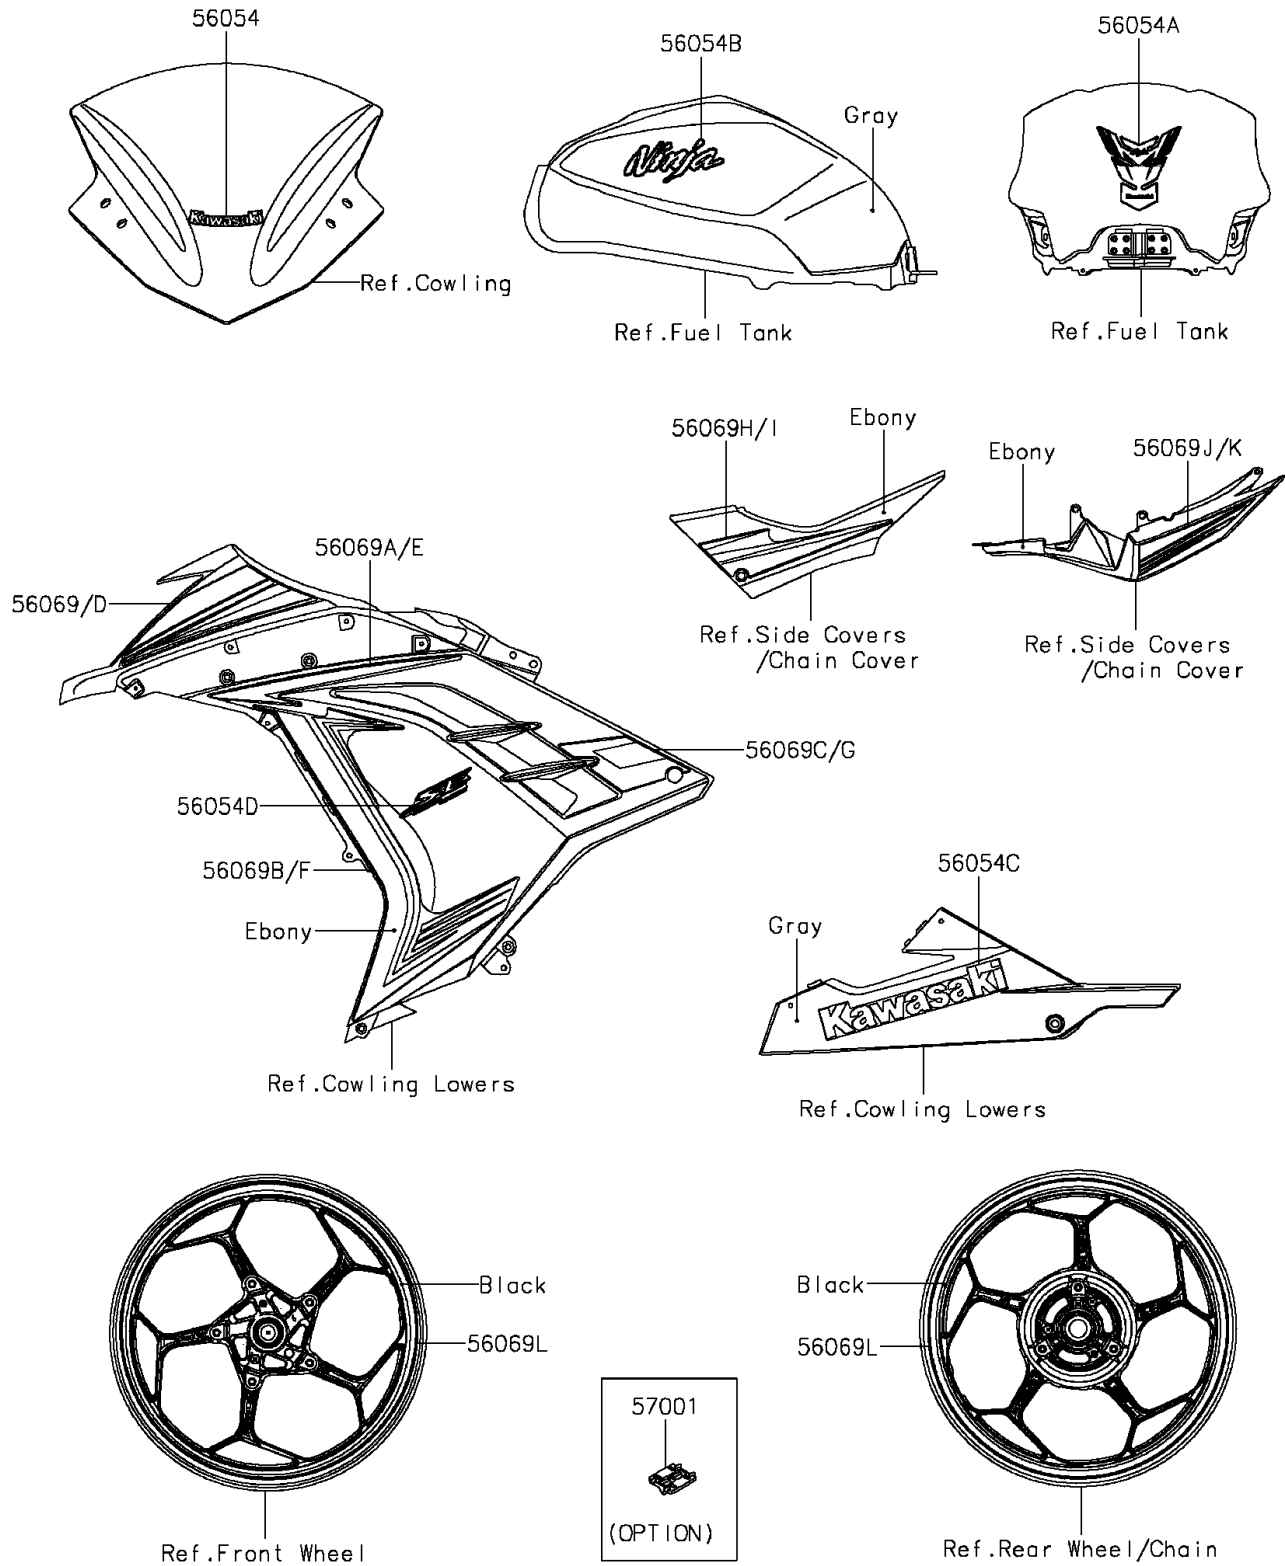

2015 NINJA® 300 SE PARTS DIAGRAM

Decals(Gray)(AFFA)

F2861B

2015 NINJA® 300 SE PARTS LIST

Decals(Gray)(AFFA)

ITEM NAME	PART NUMBER	QUANTITY
MARK,WINDSHIELD,KAWASAKI (Ref # 56054)	56054-1088	1
MARK,TANK PAD (Ref # 56054A)	56054-1599	1
MARK,FUEL TANK,NINJA (Ref # 56054B)	56054-1609	1
MARK,LWR COWL.,KAWASAKI (Ref # 56054C)	56054-1610	1
MARK,SIDE COWL.,SE (Ref # 56054D)	56054-1611	1
PATTERN,SIDE COWL.,LH,UPP (Ref # 56069)	56069-7785	1
PATTERN,SIDE COWL.,LH,CNT (Ref # 56069A)	56069-7786	1
PATTERN,SIDE COWL.,LH,LWR,FR (Ref # 56069B)	56069-7787	1
PATTERN,SIDE COWL.,LH,LWR,RR (Ref # 56069C)	56069-7788	1
PATTERN,SIDE COWL.,RH,UPP (Ref # 56069D)	56069-7789	1
PATTERN,SIDE COWL.,RH,CNT (Ref # 56069E)	56069-7790	1
PATTERN,SIDE COWL.,RH,LWR,FR (Ref # 56069F)	56069-7791	1
PATTERN,SIDE COWL.,RH,LWR,RR (Ref # 56069G)	56069-7792	1
PATTERN,SEAT COVER,LH,FR (Ref # 56069H)	56069-7793	1
PATTERN,SEAT COVER,RH,FR (Ref # 56069I)	56069-7794	1
PATTERN,SEAT COVER,LH,RR (Ref # 56069J)	56069-7795	1
PATTERN,SEAT COVER,RH,RR (Ref # 56069K)	56069-7796	1
PATTERN,WHEEL,GRN,4X1353 (Ref # 56069L)	56069-7797	1
RIM STRIPE APPLICATOR (Ref # 57001)	57001-1752	1