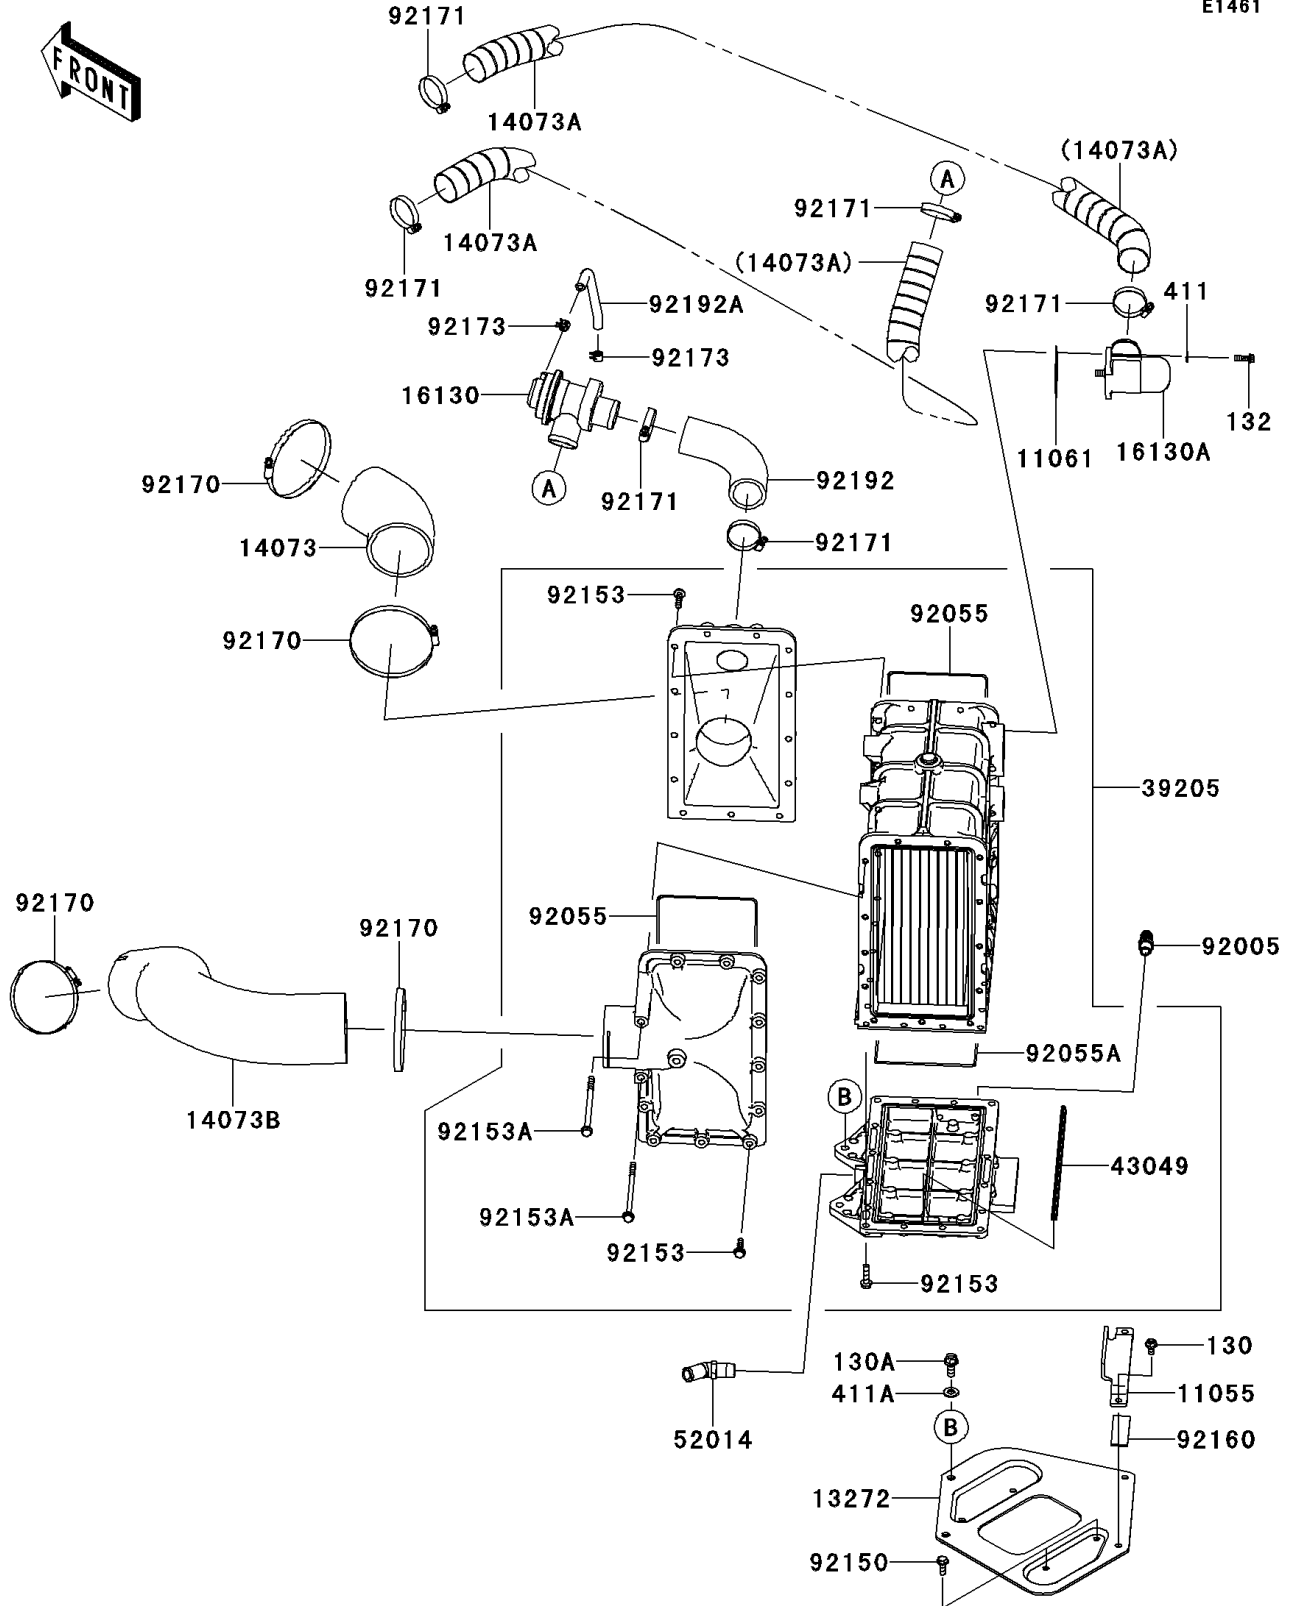

2013 JET SKI® ULTRA® 300X PARTS DIAGRAM

Inter Cooler

E1461

2013 JET SKI® ULTRA® 300X PARTS LIST

Inter Cooler

ITEM NAME	PART NUMBER	QUANTITY
BOLT-FLANGED,6X12 (Ref # 130)	130CD0612	2
BOLT-FLANGED,8X20 (Ref # 130A)	130CD0820	2
BOLT-FLANGED-SMALL,6X18 (Ref # 132)	132BC0618	2
WASHER-PLAIN,6MM (Ref # 411)	411S0600	2
WASHER-PLAIN,8MM (Ref # 411A)	411S0800	2
BRACKET (Ref # 11055)	11055-3714	1
GASKET (Ref # 11061)	11061-3765	1
PLATE (Ref # 13272)	13272-3721	1
DUCT,I/C-TH. (Ref # 14073)	14073-3823	1
DUCT,BYPASS VALVE-A/C (Ref # 14073A)	14073-3834	2
DUCT,S/C-I/C (Ref # 14073B)	14073-3839	1
VALVE-ASSY-RELIEF,AIR BYPASS (Ref # 16130)	16130-3703	1
VALVE-ASSY-RELIEF,BLOW OFF (Ref # 16130A)	16130-3707	1
HEAT EXCHANGER,INTER COOLER (Ref # 39205)	39205-3702	1
PACKING (Ref # 43049)	43049-3719	1
ELBOW (Ref # 52014)	52014-3714	1
FITTING (Ref # 92005)	92005-3714	1
RING-O (Ref # 92055)	92055-3779	2
RING-O (Ref # 92055A)	92055-3780	1
BOLT,6X18 (Ref # 92150)	92150-3729	4
BOLT,FLANGED,6X25 (Ref # 92153)	92153-3750	40
BOLT,FLANGED,6X110 (Ref # 92153A)	92153-3751	2
DAMPER (Ref # 92160)	92160-1075	1
CLAMP (Ref # 92170)	92170-3764	4
CLAMP (Ref # 92171)	92171-3725	6
CLAMP (Ref # 92173)	92173-1038	2
TUBE,I/C-ABV (Ref # 92192)	92192-3784	1
TUBE,5.8X10.8X140 (Ref # 92192A)	92192-3846	1