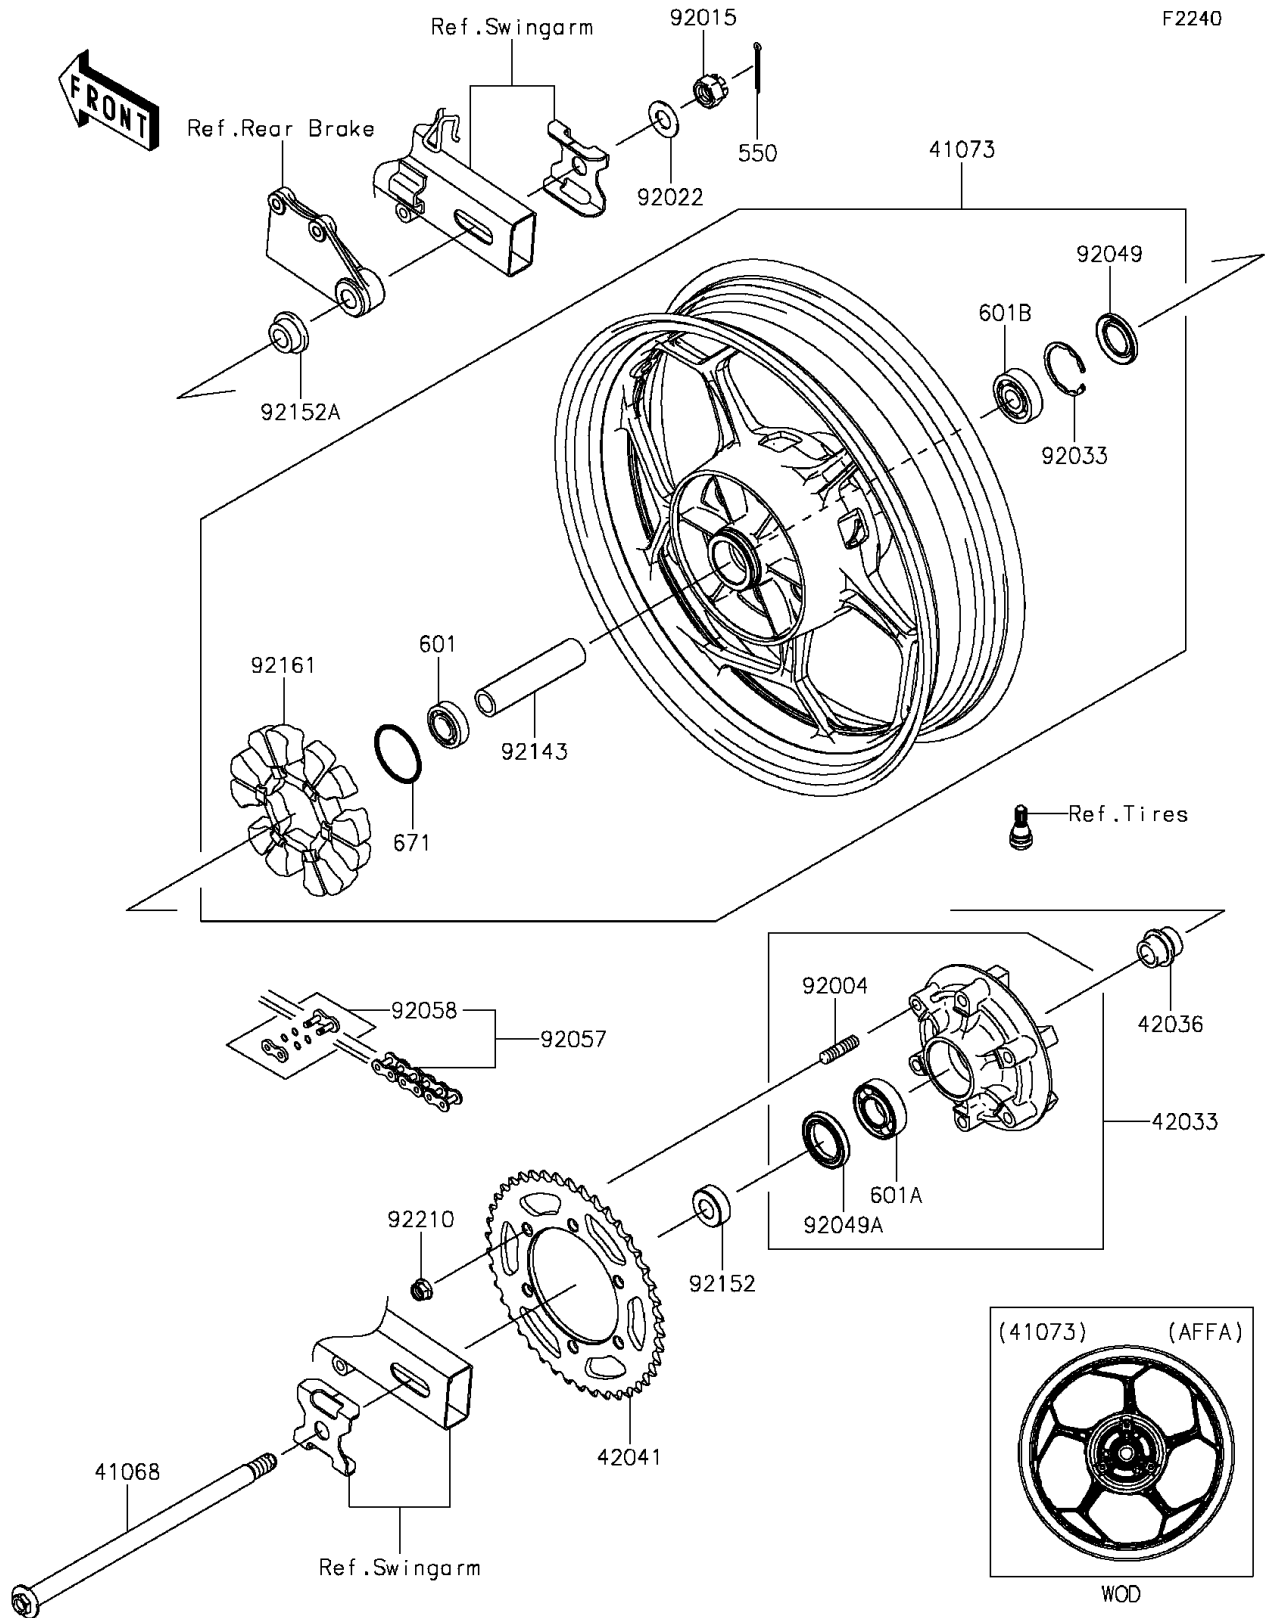

2015 NINJA® 300 SE PARTS DIAGRAM

Rear Wheel/Chain

2015 NINJA® 300 SE PARTS LIST

Rear Wheel/Chain

| ITEM NAME | PART NUMBER | QUANTITY |
|--|----------------|----------|
| PIN-COTTER,4.0X35 (Ref # 550) | 550AA4035 | 1 |
| BEARING-BALL,#6203UUC3 (Ref # 601) | 601B6203UU | 1 |
| BEARING-BALL,#6205G (Ref # 601A) | 601B6205G | 1 |
| BEARING-BALL,6303LLUC3/2ASU68 (Ref # 601B) | 601B6303UU | 1 |
| O RING,50MM (Ref # 671) | 671B2550 | 1 |
| AXLE,RR (Ref # 41068) | 41068-1223 | 1 |
| WHEEL-ASSY,RR,G.BLACK (Ref # 41073) | 41073-0657-18F | 1 |
| COUPLING-ASSY,RR HUB (Ref # 42033) | 42033-0044 | 1 |
| SLEEVE,RR HUB,L=30 (Ref # 42036) | 42036-1055 | 1 |
| SPROCKET-HUB,42T (Ref # 42041) | 42041-0118 | 1 |
| STUD,10X19 (Ref # 92004) | 92004-0028 | 1 |
| NUT,CASTLE,16MM (Ref # 92015) | 92015-1947 | 1 |
| WASHER,17.5X34X2.0 (Ref # 92022) | 92022-1916 | 1 |
| RING-SNAP,47MM (Ref # 92033) | 92033-1042 | 1 |
| SEAL-OIL,BJN28475 (Ref # 92049) | 92049-1056 | 1 |
| SEAL-OIL (Ref # 92049A) | 92049-1287 | 1 |
| CHAIN,DRIVE,EK520SR-O2X106L (Ref # 92057) | 92057-0019 | 1 |
| JOINT-CHAIN,DRIVE (Ref # 92058) | 92058-1102 | 1 |
| COLLAR,RR HUB,L=111 (Ref # 92143) | 92143-1416 | 1 |
| COLLAR,17X35X13 (Ref # 92152) | 92152-0843 | 1 |
| COLLAR,17X28(38)X15 (Ref # 92152A) | 92152-0844 | 1 |
| DAMPER,RR HUB SHOCK (Ref # 92161) | 92161-0700 | 1 |
| NUT,LOCK,FLANGED,10MM (Ref # 92210) | 92210-0276 | 1 |