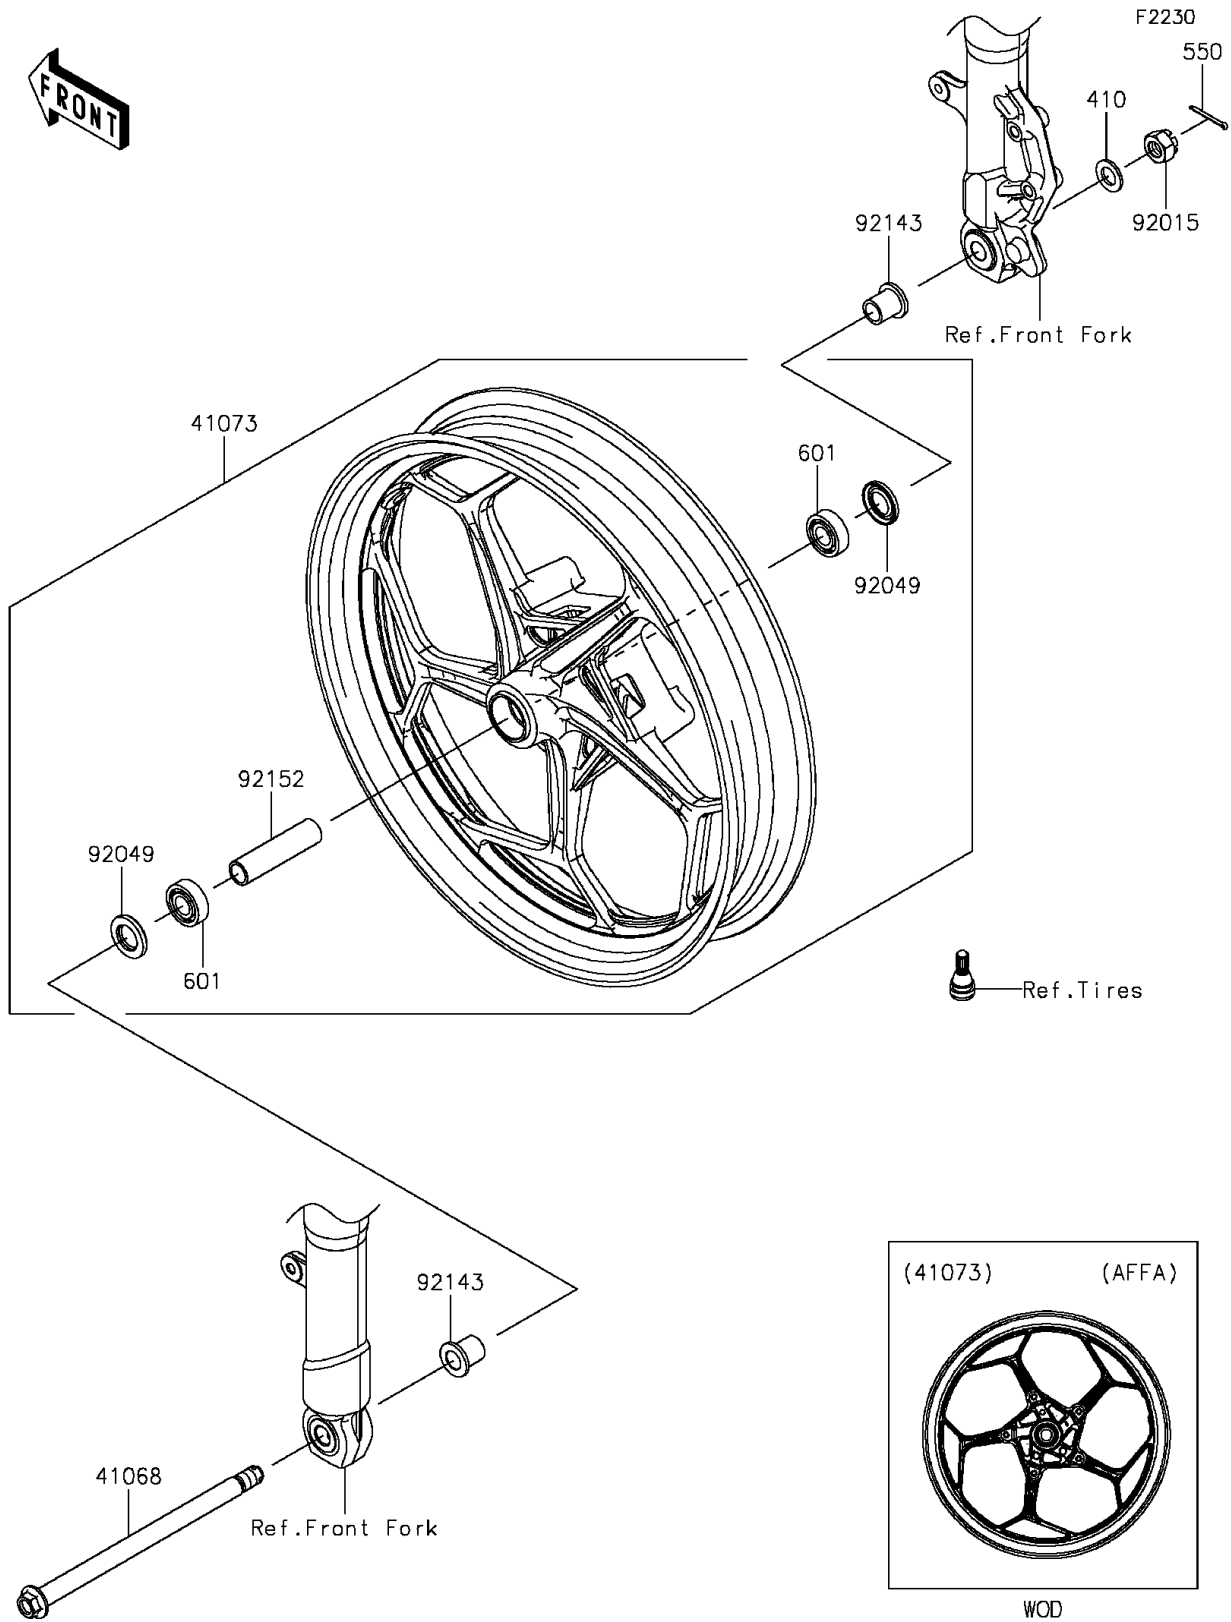

2015 NINJA® 300 SE PARTS DIAGRAM

Front Wheel

2015 NINJA® 300 SE PARTS LIST

Front Wheel

ITEM NAME	PART NUMBER	QUANTITY
WASHER-PLAIN-SMALL,14MM (Ref # 410)	410AA1400	1
PIN-COTTER,3.0X30 (Ref # 550)	550AA3030	1
BEARING-BALL (Ref # 601)	601B6202UU	1
AXLE,FR (Ref # 41068)	41068-0024	1
WHEEL-ASSY,FR,G.BLACK (Ref # 41073)	41073-0656-18F	1
NUT,CASTLE,14MM (Ref # 92015)	92015-1765	1
SEAL-OIL,MH20354.5 (Ref # 92049)	92049-1176	1
COLLAR,FR AXLE,L=24 (Ref # 92143)	92143-1187	1
COLLAR,15.1X20X80 (Ref # 92152)	92152-1924	1