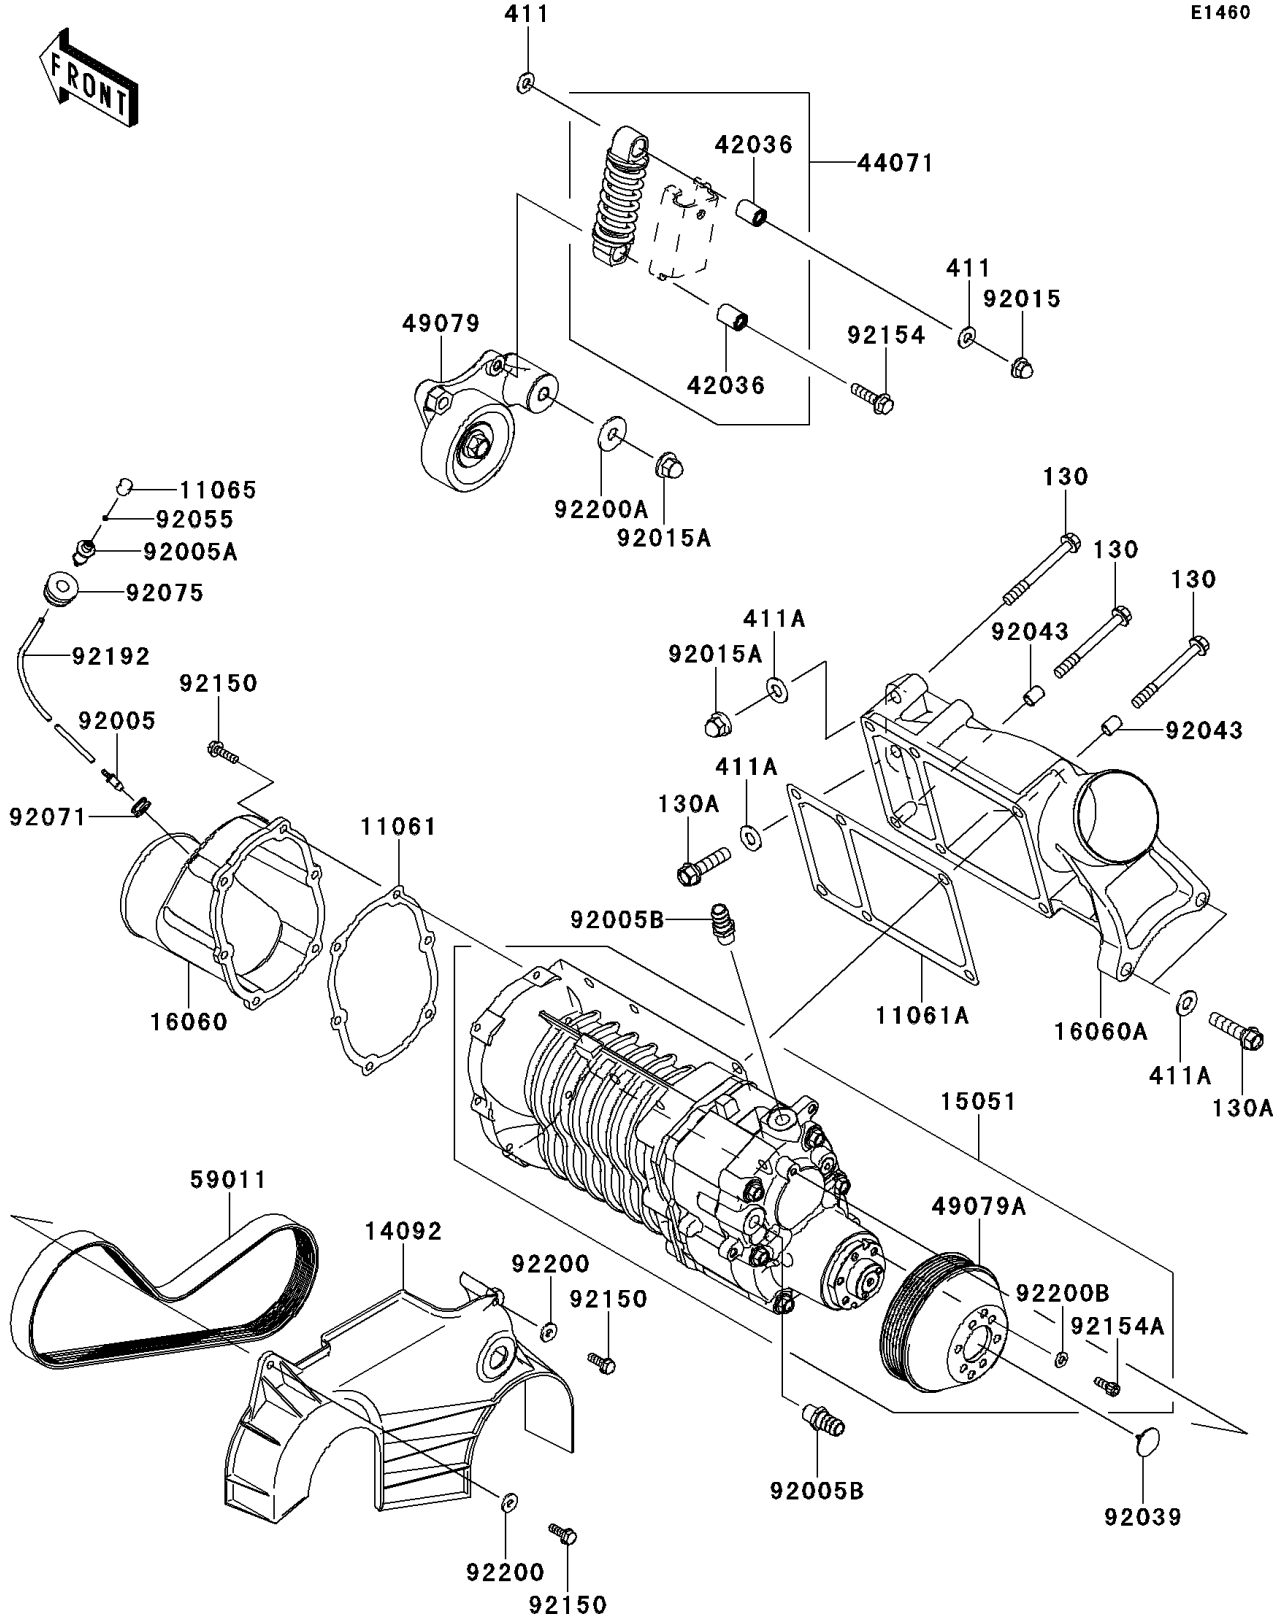

2013 JET SKI® ULTRA® 300X PARTS DIAGRAM

Super Charger

E1460

2013 JET SKI® ULTRA® 300X PARTS LIST

Super Charger

ITEM NAME	PART NUMBER	QUANTITY
BOLT-FLANGED,8X75 (Ref # 130)	130CD0875	6
BOLT-FLANGED,10X40 (Ref # 130A)	130CD1040	3
WASHER-PLAIN,8MM (Ref # 411)	411S0800	2
WASHER-PLAIN,10MM (Ref # 411A)	411S1000	4
GASKET,COMPRESSOR IN (Ref # 11061)	11061-0760	1
GASKET,COMPRESSOR (Ref # 11061A)	11061-3763	1
CAP (Ref # 11065)	11065-0156	1
COVER,BELT (Ref # 14092)	14092-0838	1
COMPRESSOR-AIR,SUPER CHARGER (Ref # 15051)	15051-3704	1
PIPE-INTAKE,COMPRESSOR INLET (Ref # 16060)	16060-0738	1
PIPE-INTAKE,COMPRESSOR OUT (Ref # 16060A)	16060-3725	1
SLEEVE (Ref # 42036)	42036-0713	2
DAMPER-ASSY (Ref # 44071)	44071-0776	1
PULLEY-BELT (Ref # 49079)	49079-0703	1
PULLEY-BELT (Ref # 49079A)	49079-3704	1
BELT,6PK845 (Ref # 59011)	59011-0032	1
FITTING (Ref # 92005)	92005-0722	1
FITTING (Ref # 92005A)	92005-0723	1
FITTING (Ref # 92005B)	92005-3714	2
NUT,CAP,8MM (Ref # 92015)	92015-1371	1
NUT,10MM (Ref # 92015A)	92015-1649	2
RIVET (Ref # 92039)	92039-3795	1
PIN,8.2X10.5X14 (Ref # 92043)	92043-3764	2
RING-O,2X1 (Ref # 92055)	92055-0718	1
GROMMET (Ref # 92071)	92071-3733	1
DAMPER,FUEL TANK (Ref # 92075)	92075-1424	1
BOLT,6X18 (Ref # 92150)	92150-3729	8
BOLT (Ref # 92154)	92154-0865	1
BOLT,SOCKET,6X16 (Ref # 92154A)	92154-3714	6

2013 JET SKI® ULTRA® 300X PARTS LIST

Super Charger

ITEM NAME	PART NUMBER	QUANTITY
TUBE,3X4X600 (Ref # 92192)	92192-1004	1
WASHER,6.5X16X2.0 (Ref # 92200)	92200-1543	2
WASHER (Ref # 92200A)	92200-3762	1
WASHER,6.5X13X1.5 (Ref # 92200B)	92200-3814	6