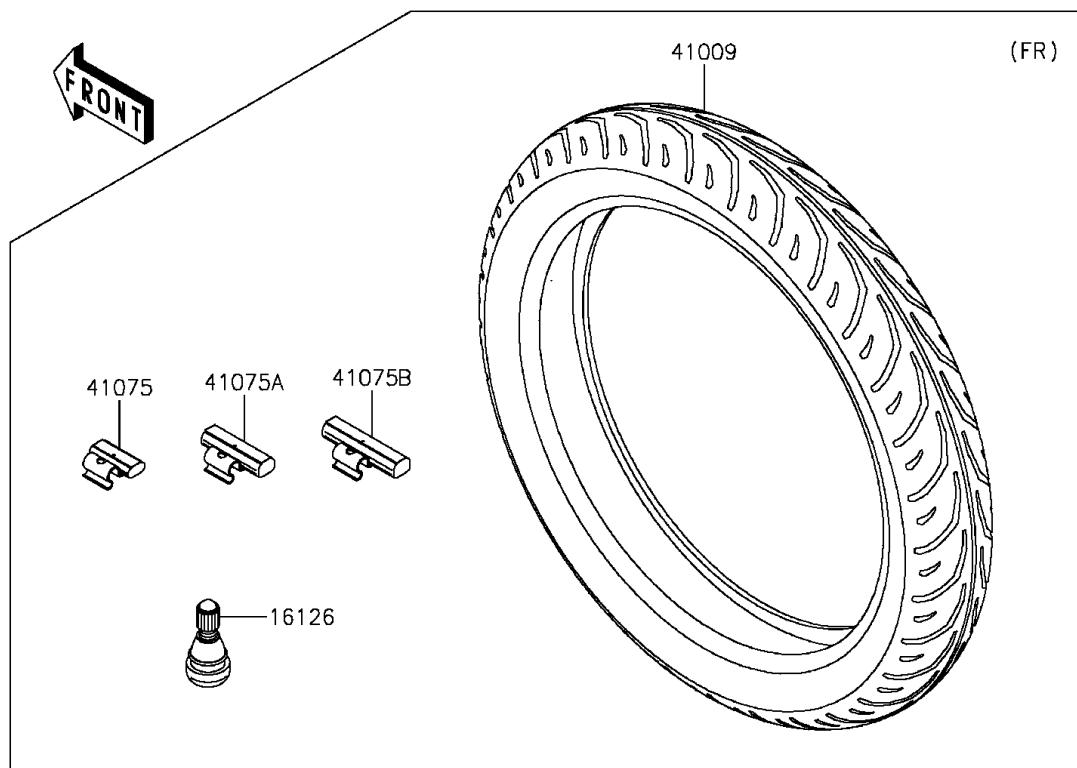

2015 NINJA® 300 SE PARTS DIAGRAM

Tires

F2210

2015 NINJA® 300 SE PARTS LIST

Tires

ITEM NAME	PART NUMBER	QUANTITY
VALVE,TIRE (Ref # 16126)	16126-1140	1
TIRE,FR,110/70-17 54H,TT900FGP (Ref # 41009)	41009-0579	1
TIRE,RR,140/70-17 66H,TT900GP (Ref # 41009A)	41009-0580	1
BALANCER-WHEEL,10G,SILVER (Ref # 41075)	41075-0007	1
BALANCER-WHEEL,20G,SILVER (Ref # 41075A)	41075-0008	1
BALANCER-WHEEL,30G,SILVER (Ref # 41075B)	41075-0009	1