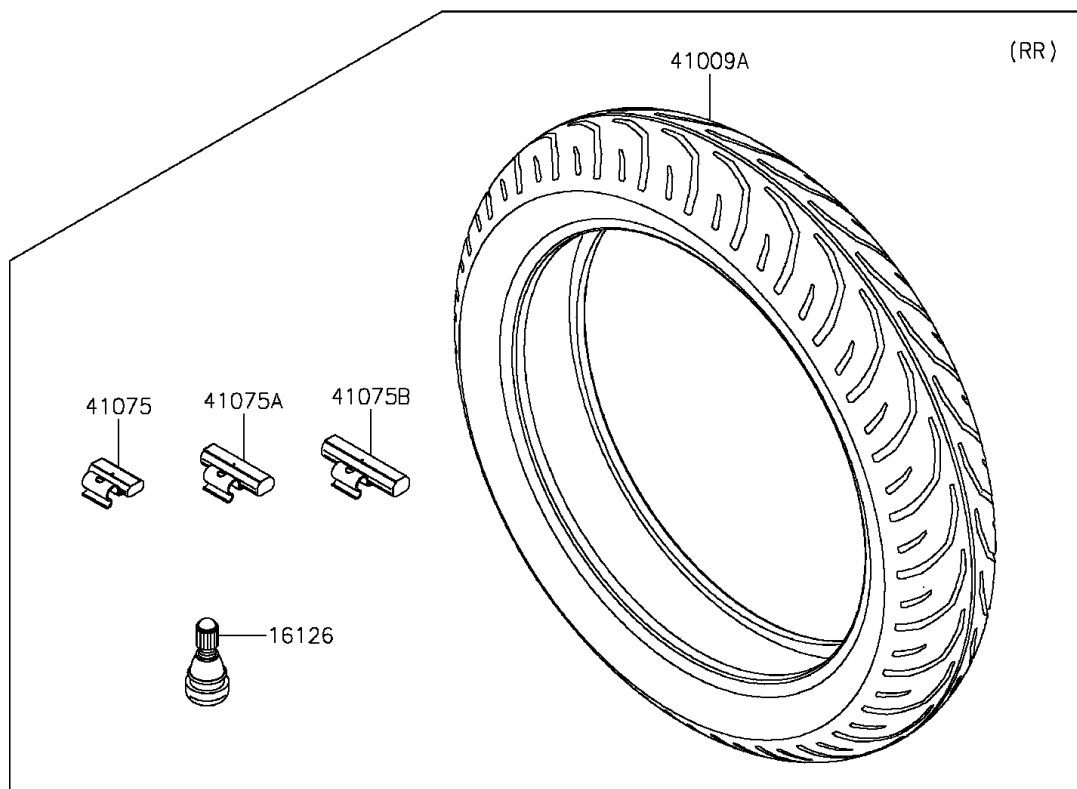

2015 NINJA® 300 SE PARTS DIAGRAM

Tires

F2210

2015 NINJA® 300 SE PARTS LIST

Tires

ITEM NAME	PART NUMBER	QUANTITY
VALVE,TIRE (Ref # 16126)	16126-1140	1
TIRE,FR,110/70-17 54H,TT900FGP (Ref # 41009)	41009-0579	1
TIRE,RR,140/70-17 66H,TT900GP (Ref # 41009A)	41009-0580	1
BALANCER-WHEEL,10G,SILVER (Ref # 41075)	41075-0007	1
BALANCER-WHEEL,20G,SILVER (Ref # 41075A)	41075-0008	1
BALANCER-WHEEL,30G,SILVER (Ref # 41075B)	41075-0009	1