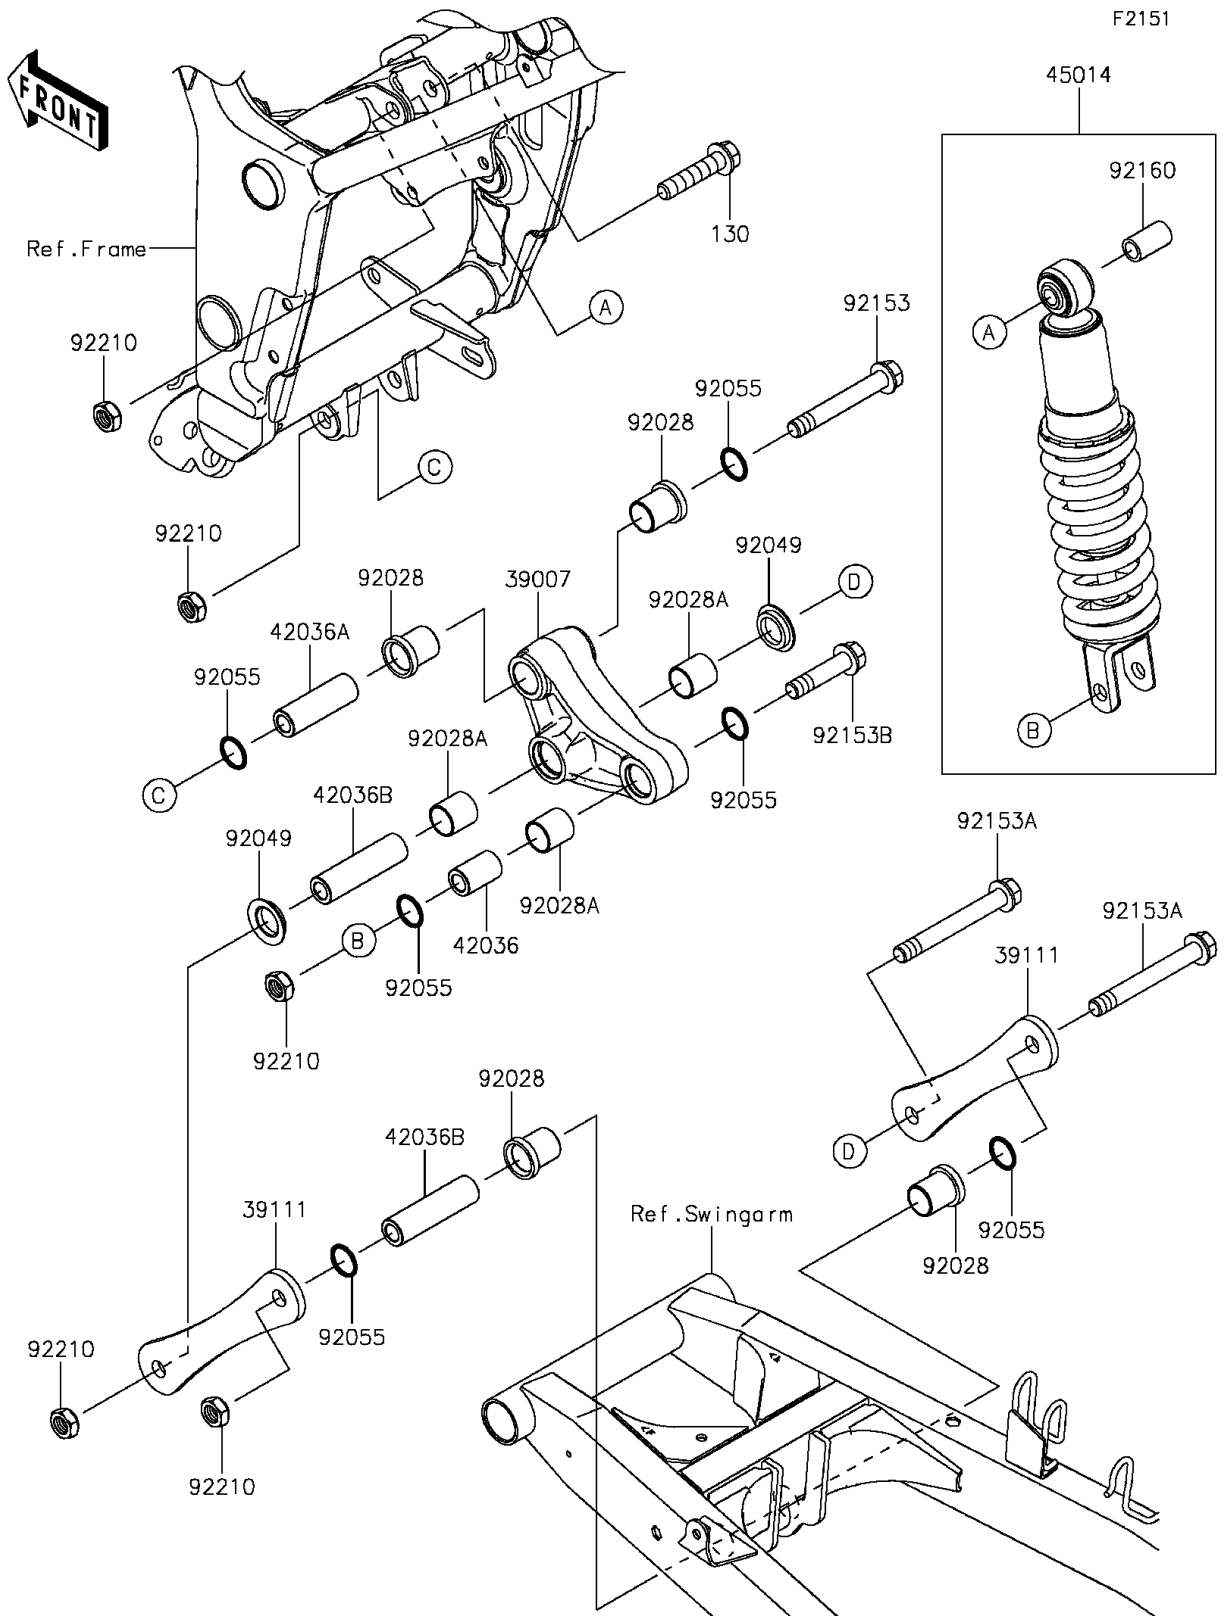

2015 NINJA® 300 SE PARTS DIAGRAM

Suspension/Shock Absorber

2015 NINJA® 300 SE PARTS LIST

Suspension/Shock Absorber

ITEM NAME	PART NUMBER	QUANTITY
BOLT-FLANGED,12X55 (Ref # 130)	130BB1255	1
ARM-SUSP,UNI TRAK (Ref # 39007)	39007-0355	1
ROD-TIE,SUSPENSION (Ref # 39111)	39111-0076	1
SLEEVE,12.1X20X32 (Ref # 42036)	42036-1077	1
SLEEVE,ARM,FR (Ref # 42036A)	42036-1078	1
SLEEVE,12.1X20X74 (Ref # 42036B)	42036-1102	1
SHOCKABSORBER,BLACK+BLACK (Ref # 45014)	45014-0438-37S	1
BUSHING (Ref # 92028)	92028-1597	1
BUSHING (Ref # 92028A)	92028-1598	1
SEAL-OIL,ARM (Ref # 92049)	92049-1109	1
RING-O,19.8X2.2 (Ref # 92055)	92055-1215	1
BOLT,FLANGED,12X86 (Ref # 92153)	92153-1830	1
BOLT,FLANGED,12X98 (Ref # 92153A)	92153-1831	1
BOLT,FLANGED,12X52 (Ref # 92153B)	92153-1832	1
DAMPER,SHOCKABSORBER (Ref # 92160)	92160-1161	1
NUT,LOCK,12MM (Ref # 92210)	92210-1247	1