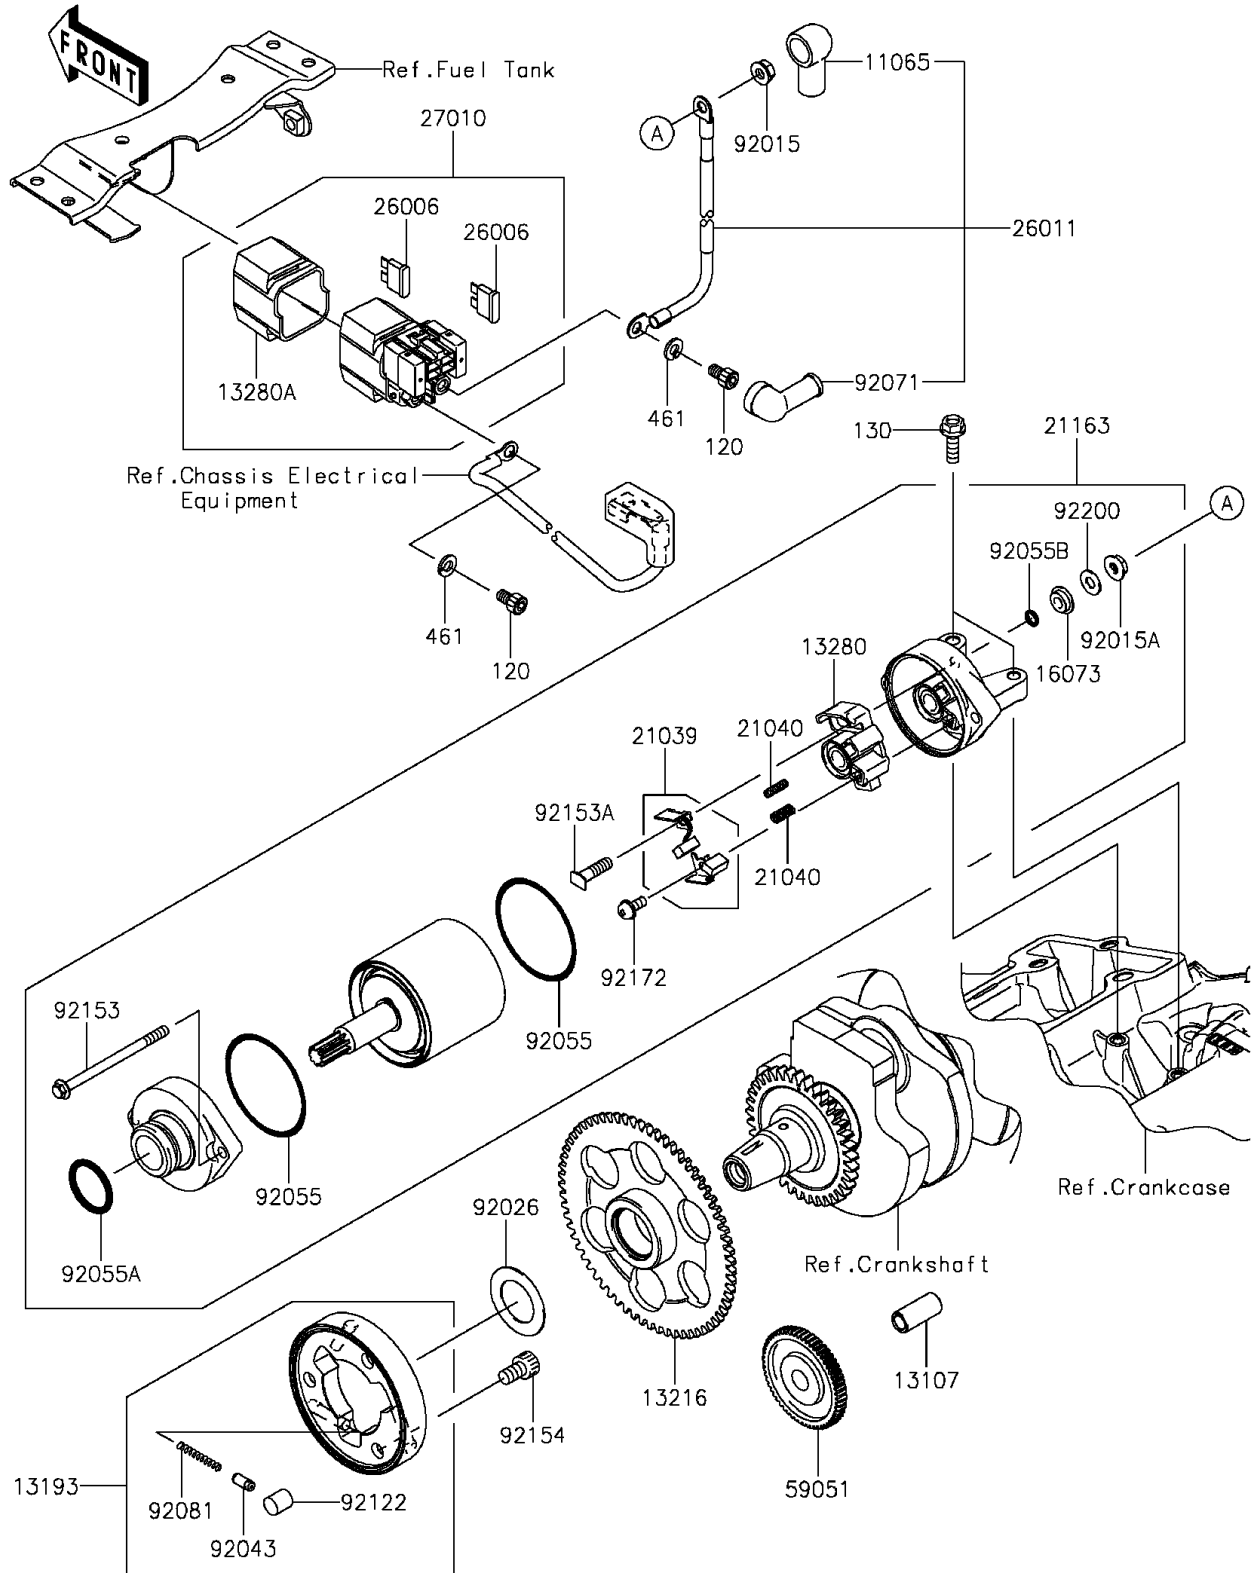

2015 NINJA® 300 SE PARTS DIAGRAM

Starter Motor

E1840

2015 NINJA® 300 SE PARTS LIST

Starter Motor

ITEM NAME	PART NUMBER	QUANTITY
BOLT-SOCKET,6X10 (Ref # 120)	120CB0610	1
BOLT-FLANGED,6X20 (Ref # 130)	130BA0620	1
WASHER-SPRING,6MM (Ref # 461)	461DA0600	1
CAP (Ref # 11065)	11065-0213	1
SHAFT,7.8X12X26.5 (Ref # 13107)	13107-0743	1
CLUTCH-ASSY-ONEWAY (Ref # 13193)	13193-1002	1
GEAR-COMP,ONEWAY CLUTCH,65T (Ref # 13216)	13216-0880	1
HOLDER (Ref # 13280)	13280-0261	1
HOLDER (Ref # 13280A)	13280-0301	1
INSULATOR (Ref # 16073)	16073-0053	1
BRUSH,CARBON SET (Ref # 21039)	21039-0005	1
SPRING-BRUSH (Ref # 21040)	21040-0003	1
STARTER-ELECTRIC (Ref # 21163)	21163-0717	1
FUSE,BLADE,30A,GREEN (Ref # 26006)	26006-1006	1
WIRE-LEAD,STARTER (Ref # 26011)	26011-0808	1
SWITCH,MAGNETIC (Ref # 27010)	27010-0099	1
GEAR-SPUR,IDLER (Ref # 59051)	59051-0722	1
NUT,FLANGED,6MM (Ref # 92015)	92015-1367	1
NUT,STARTER MOTOR (Ref # 92015A)	92015-1476	1
SPACER,25.2X40X1.0 (Ref # 92026)	92026-0153	1
PIN (Ref # 92043)	92043-132	1
RING-O (Ref # 92055)	92055-0136	1
RING-O (Ref # 92055A)	92055-1276	1
RING-O,4.5X2.0 (Ref # 92055B)	92055-1370	1
GROMMET (Ref # 92071)	92071-0705	1
SPRING,COIL (Ref # 92081)	92081-159	1
ROLLER (Ref # 92122)	92122-006	1
BOLT,SET (Ref # 92153)	92153-1851	1
BOLT (Ref # 92153A)	92153-1866	1

2015 NINJA® 300 SE PARTS LIST

Starter Motor

ITEM NAME	PART NUMBER	QUANTITY
BOLT, SOCKET, 8X13 (Ref # 92154)	92154-0175	1
SCREW (Ref # 92172)	92172-0334	1
WASHER (Ref # 92200)	92200-0386	1