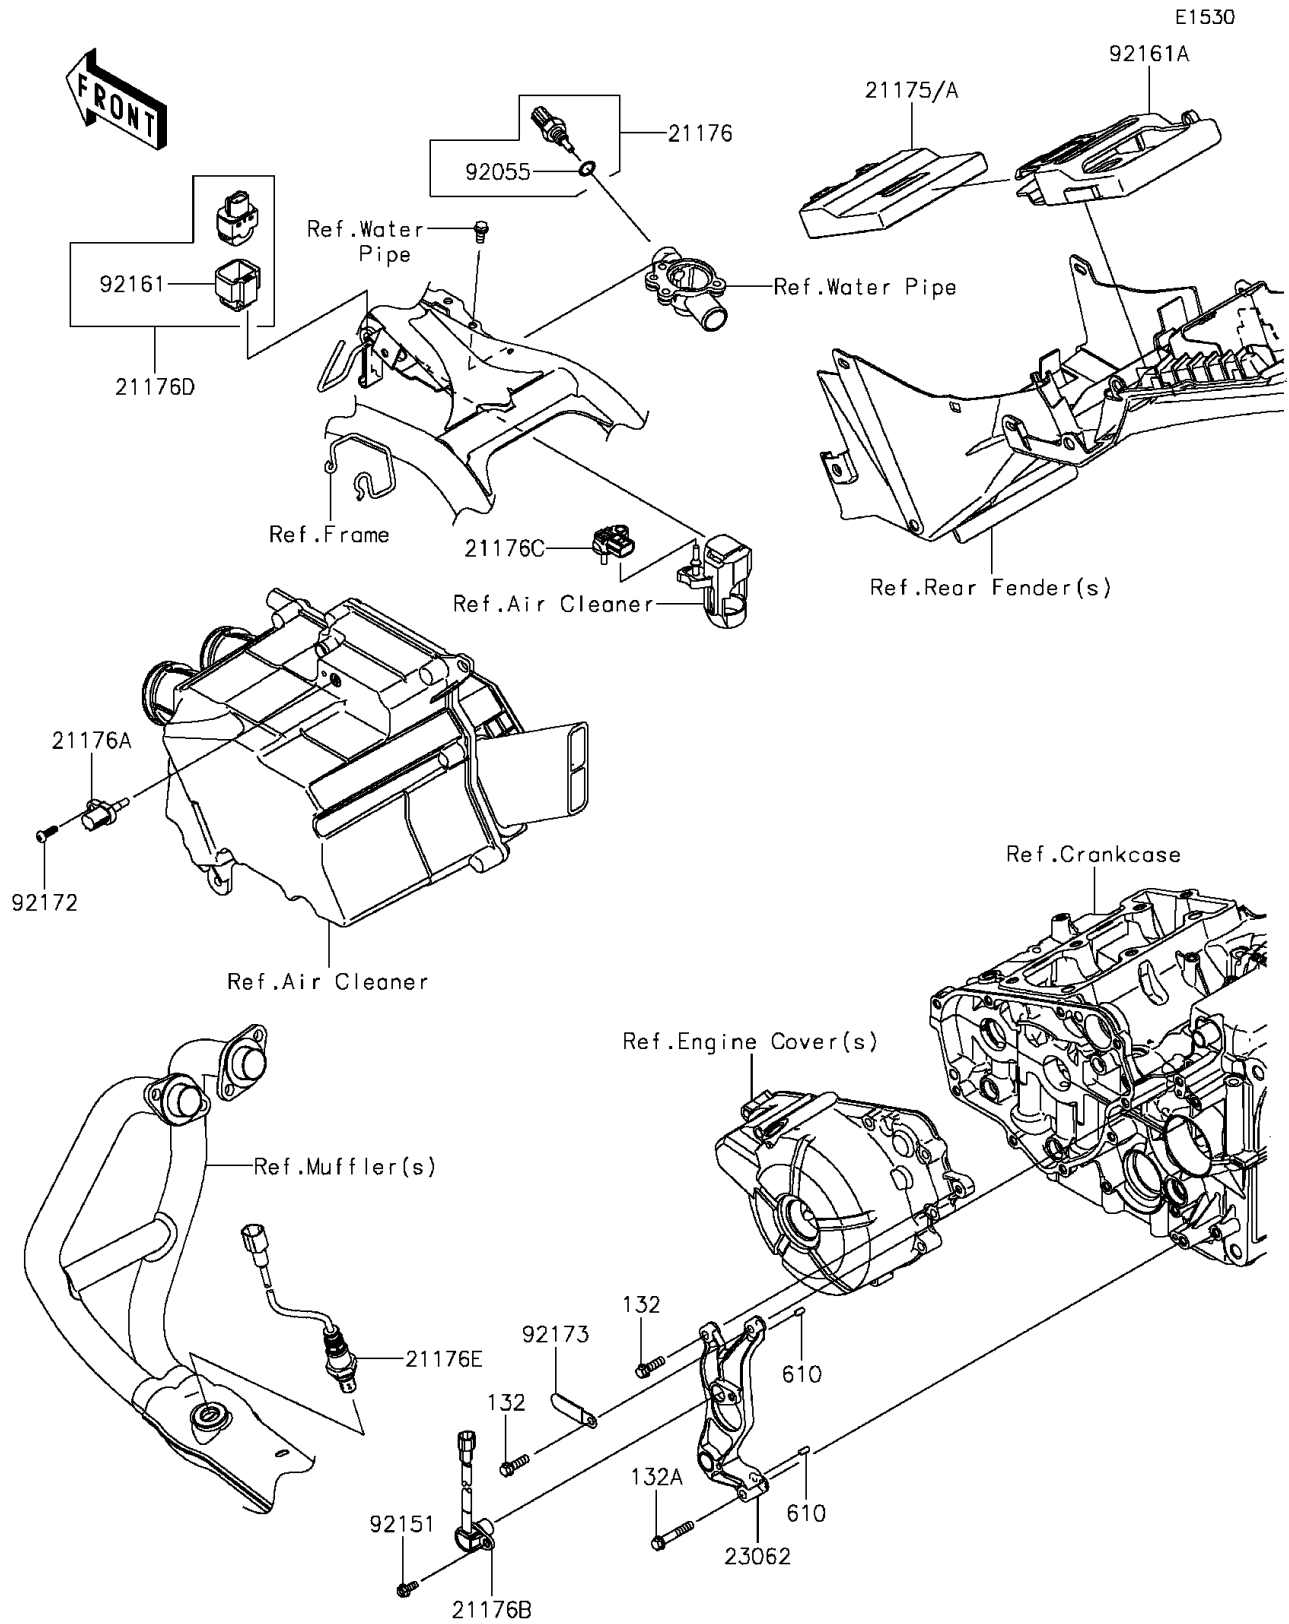

2015 NINJA® 300 SE PARTS DIAGRAM

Fuel Injection

2015 NINJA® 300 SE PARTS LIST

Fuel Injection

ITEM NAME	PART NUMBER	QUANTITY
BOLT-FLANGED-SMALL,6X20 (Ref # 132)	132BA0620	1
BOLT-FLANGED-SMALL,6X35 (Ref # 132A)	132BA0635	1
ROLLER,4X8 (Ref # 610)	610A0408	1
SENSOR,WATER TEMP (Ref # 21176)	21176-0009	1
SENSOR,AIR TEMPERATURE (Ref # 21176A)	21176-0048	1
SENSOR,SPEED (Ref # 21176B)	21176-0065	1
SENSOR,PRESSURE (Ref # 21176C)	21176-0111	1
SENSOR,VEHICLE-DOWN (Ref # 21176D)	21176-0704	1
SENSOR,OXYGEN (Ref # 21176E)	21176-0720	1
BRACKET-COMP (Ref # 23062)	23062-0741	1
RING-O,9.5X1.9 (Ref # 92055)	92055-0016	1
BOLT,FLANGED,5X12 (Ref # 92151)	92151-1305	1
DAMPER (Ref # 92161)	92161-0951	1
DAMPER,ECU (Ref # 92161A)	92161-1426	1
SCREW,TAPPING,5X16 (Ref # 92172)	92172-0790	1
CLAMP,L=45 (Ref # 92173)	92173-0194	1
CONTROL UNIT-ELECTRONIC (Ref # 21175)	21175-0945	1
CONTROL UNIT-ELECTRONIC (Ref # 21175A)	21175-0946	1