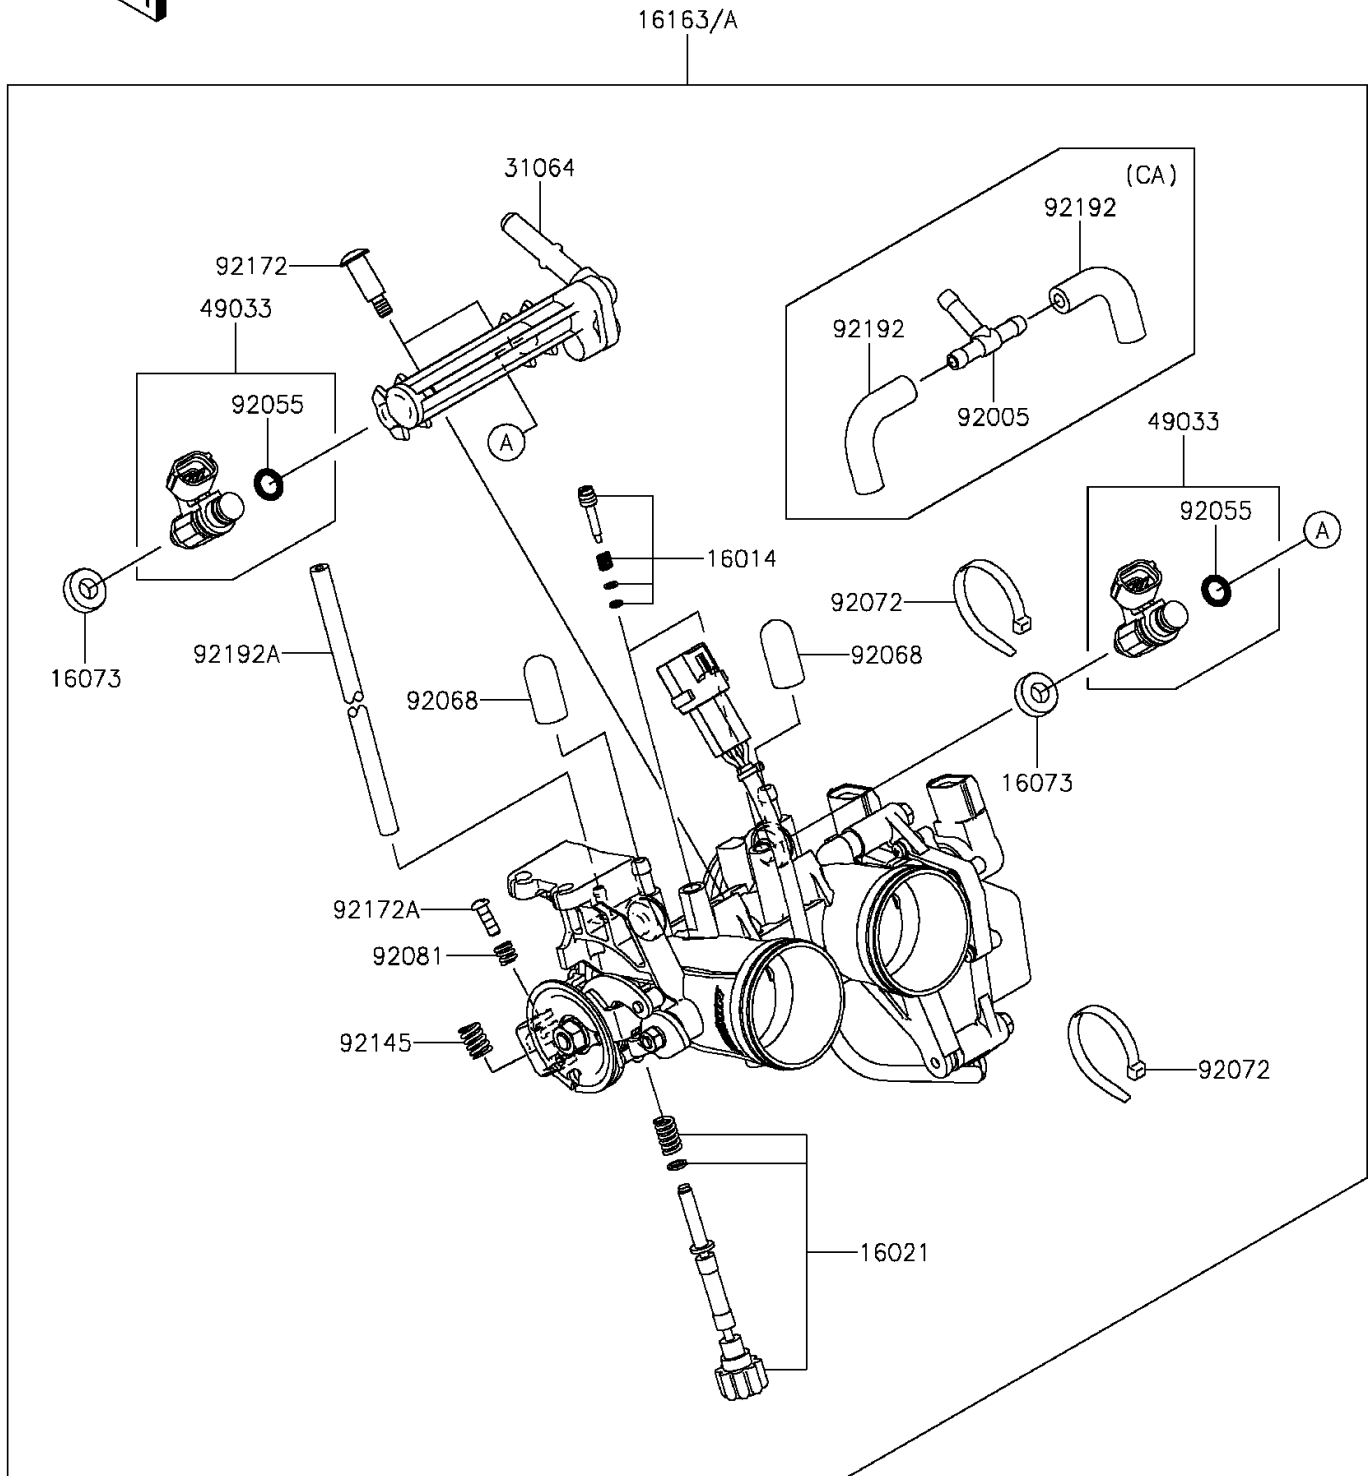

2015 NINJA® 300 SE PARTS DIAGRAM

Throttle

E1510

2015 NINJA® 300 SE PARTS LIST

Throttle

ITEM NAME	PART NUMBER	QUANTITY
SCREW-PILOT AIR (Ref # 16014)	16014-0002	1
SCREW-THROTTLE STOP (Ref # 16021)	16021-0027	1
INSULATOR (Ref # 16073)	16073-0129	1
PIPE-COMP,FUEL (Ref # 31064)	31064-0164	1
NOZZLE-INJECTION (Ref # 49033)	49033-0558	1
RING-O,INJECTION NOZZLE (Ref # 92055)	92055-0124	1
BAND,SUB-HARNESS (Ref # 92072)	92072-0012	1
SPRING (Ref # 92081)	92081-1620	1
SPRING (Ref # 92145)	92145-0656	1
SCREW,PIPE INJECTION (Ref # 92172)	92172-0064	1
SCREW (Ref # 92172A)	92172-0129	1
TUBE,3X7X200 (Ref # 92192A)	92192-1170	1
THROTTLE-ASSY,TTK32 (Ref # 16163)	16163-0746	1
THROTTLE-ASSY (Ref # 16163A)	16163-0750	1
FITTING,3WAY (Ref # 92005)	92005-0730	1
PLUG,12X25 (Ref # 92068)	92068-006	1
TUBE,53MM (Ref # 92192)	92192-1114	1