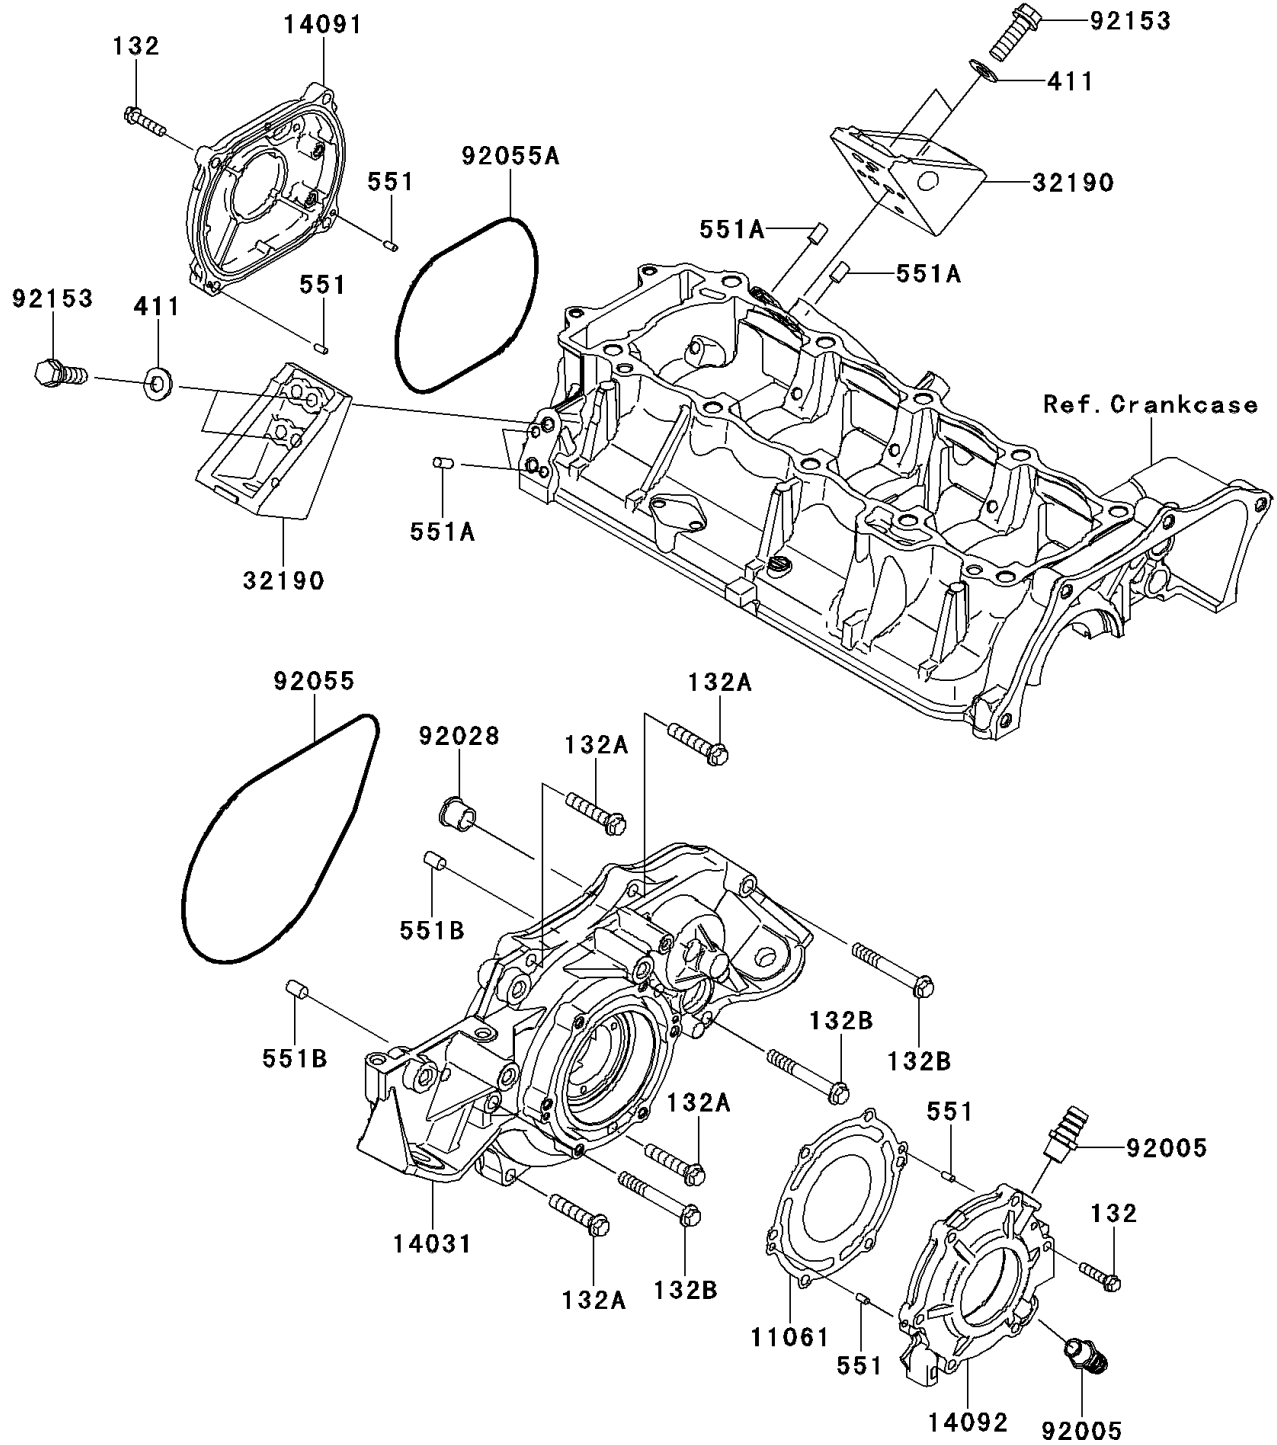

2013 JET SKI® ULTRA® 300X PARTS DIAGRAM

Engine Cover(s)

E1431

2013 JET SKI® ULTRA® 300X PARTS LIST

Engine Cover(s)

ITEM NAME	PART NUMBER	QUANTITY
BOLT-FLANGED-SMALL,6X25 (Ref # 132)	132BD0625	10
BOLT-FLANGED-SMALL,8X40 (Ref # 132A)	132BD0840	4
BOLT-FLANGED-SMALL,8X60 (Ref # 132B)	132BD0860	3
WASHER-PLAIN,8MM (Ref # 411)	411S0800	4
PIN-DOWEL (Ref # 551)	551R0408	4
PIN-DOWEL (Ref # 551A)	551R0612	4
PIN-DOWEL (Ref # 551B)	551R0812	2
GASKET,OUTPUT COVER (Ref # 11061)	11061-0812	1
COVER-GENERATOR (Ref # 14031)	14031-3738	1
COVER,PULS (Ref # 14091)	14091-3763	1
COVER,OUTPUT (Ref # 14092)	14092-1048	1
BRACKET-ENGINE (Ref # 32190)	32190-3703	2
FITTING (Ref # 92005)	92005-3714	2
BUSHING (Ref # 92028)	92028-3718	1
RING-O,196X3 (Ref # 92055)	92055-3761	1
RING-O,120X3 (Ref # 92055A)	92055-3762	1
BOLT,FLANGED,8X30 (Ref # 92153)	92153-3722	4