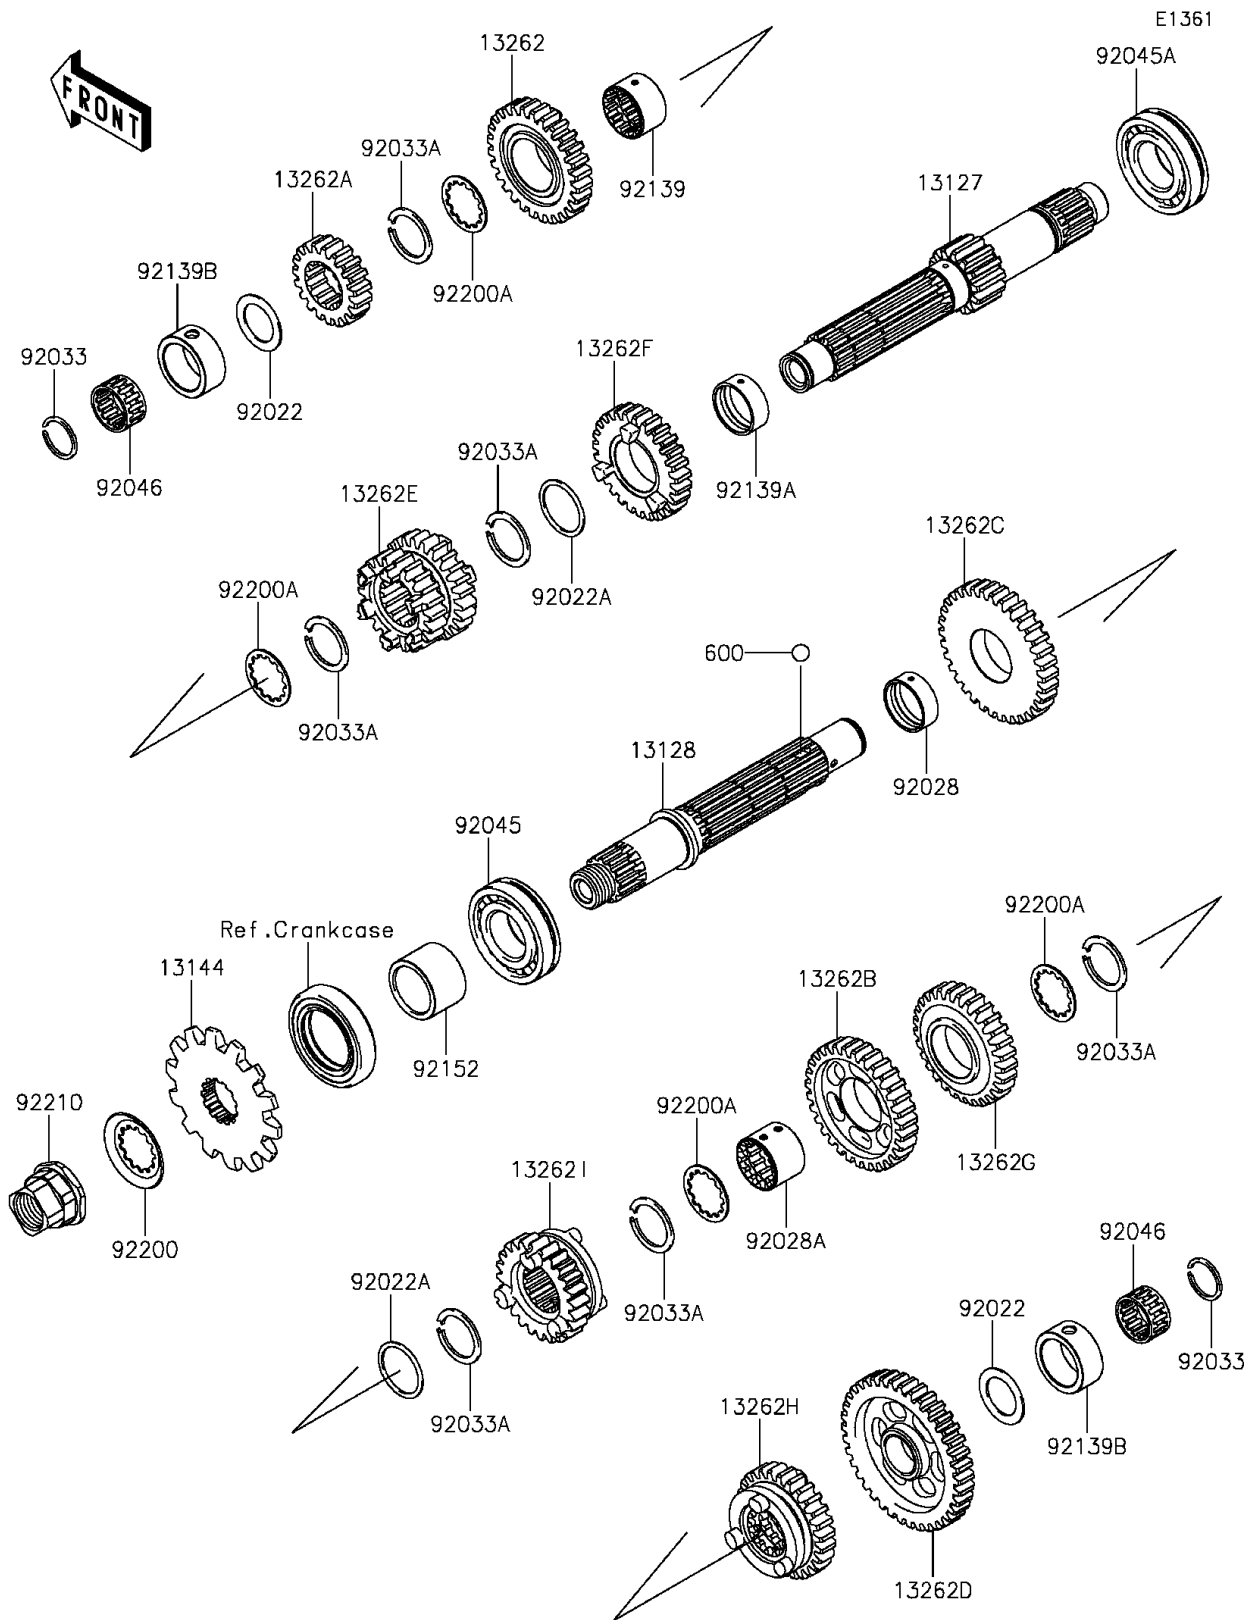

2015 NINJA® 300 SE PARTS DIAGRAM

Transmission

2015 NINJA® 300 SE PARTS LIST

Transmission

ITEM NAME	PART NUMBER	QUANTITY
BALL-STEEL,5/32 (Ref # 600)	600A0500	1
SHAFT-TRANSMISSION INPUT (Ref # 13127)	13127-0656	1
SHAFT-TRANSMISSION OUTPUT (Ref # 13128)	13128-0685	1
SPROCKET-OUTPUT,14T (Ref # 13144)	13144-0566	1
GEAR,INPUT TOP,28T (Ref # 13262)	13262-0920	1
GEAR,INPUT 2ND,19T (Ref # 13262A)	13262-1091	1
GEAR,OUTPUT 3RD,31T (Ref # 13262B)	13262-1092	1
GEAR,OUTPUT 2ND,34T (Ref # 13262C)	13262-1093	1
GEAR,OUTPUT LOW,38T (Ref # 13262D)	13262-1094	1
GEAR,INPUT 3RD&4TH,22T&25T (Ref # 13262E)	13262-1098	1
GEAR,INPUT 5TH,27T (Ref # 13262F)	13262-1099	1
GEAR,OUTPUT 4TH,29T (Ref # 13262G)	13262-1100	1
GEAR,OUTPUT 5TH,27T (Ref # 13262H)	13262-1101	1
GEAR,OUTPUT TOP,24T (Ref # 13262I)	13262-1102	1
WASHER,20.5X30X1,STEEL (Ref # 92022)	92022-112	1
WASHER,25.3X30X1 (Ref # 92022A)	92022-161	1
BUSHING,9.4X25X28 (Ref # 92028)	92028-1564	1
BUSHING,OUTPUT 3RD&4TH GEAR (Ref # 92028A)	92028-1858	1
RING-SNAP,20MM (Ref # 92033)	92033-015	1
RING-SNAP,24MM (Ref # 92033A)	92033-026	1
BEARING-BALL,6TM-6205NX3 (Ref # 92045)	92045-0735	1
BEARING-BALL,#6205NX3 (Ref # 92045A)	92045-1013	1
BEARING-NEEDLE,20X25X12.8 (Ref # 92046)	92046-0607	1
BUSHING,26X28X16.6 (Ref # 92139)	92139-0781	1
BUSHING,25X28X10.4 (Ref # 92139A)	92139-0793	1
BUSHING,25X33X14 (Ref # 92139B)	92139-0810	1
COLLAR,25X32X21.6 (Ref # 92152)	92152-1860	1
WASHER (Ref # 92200)	92200-0851	1
WASHER (Ref # 92200A)	92200-1389	1

2015 NINJA® 300 SE PARTS LIST

Transmission

ITEM NAME	PART NUMBER	QUANTITY
NUT,M20 (Ref # 92210)	92210-0605	1