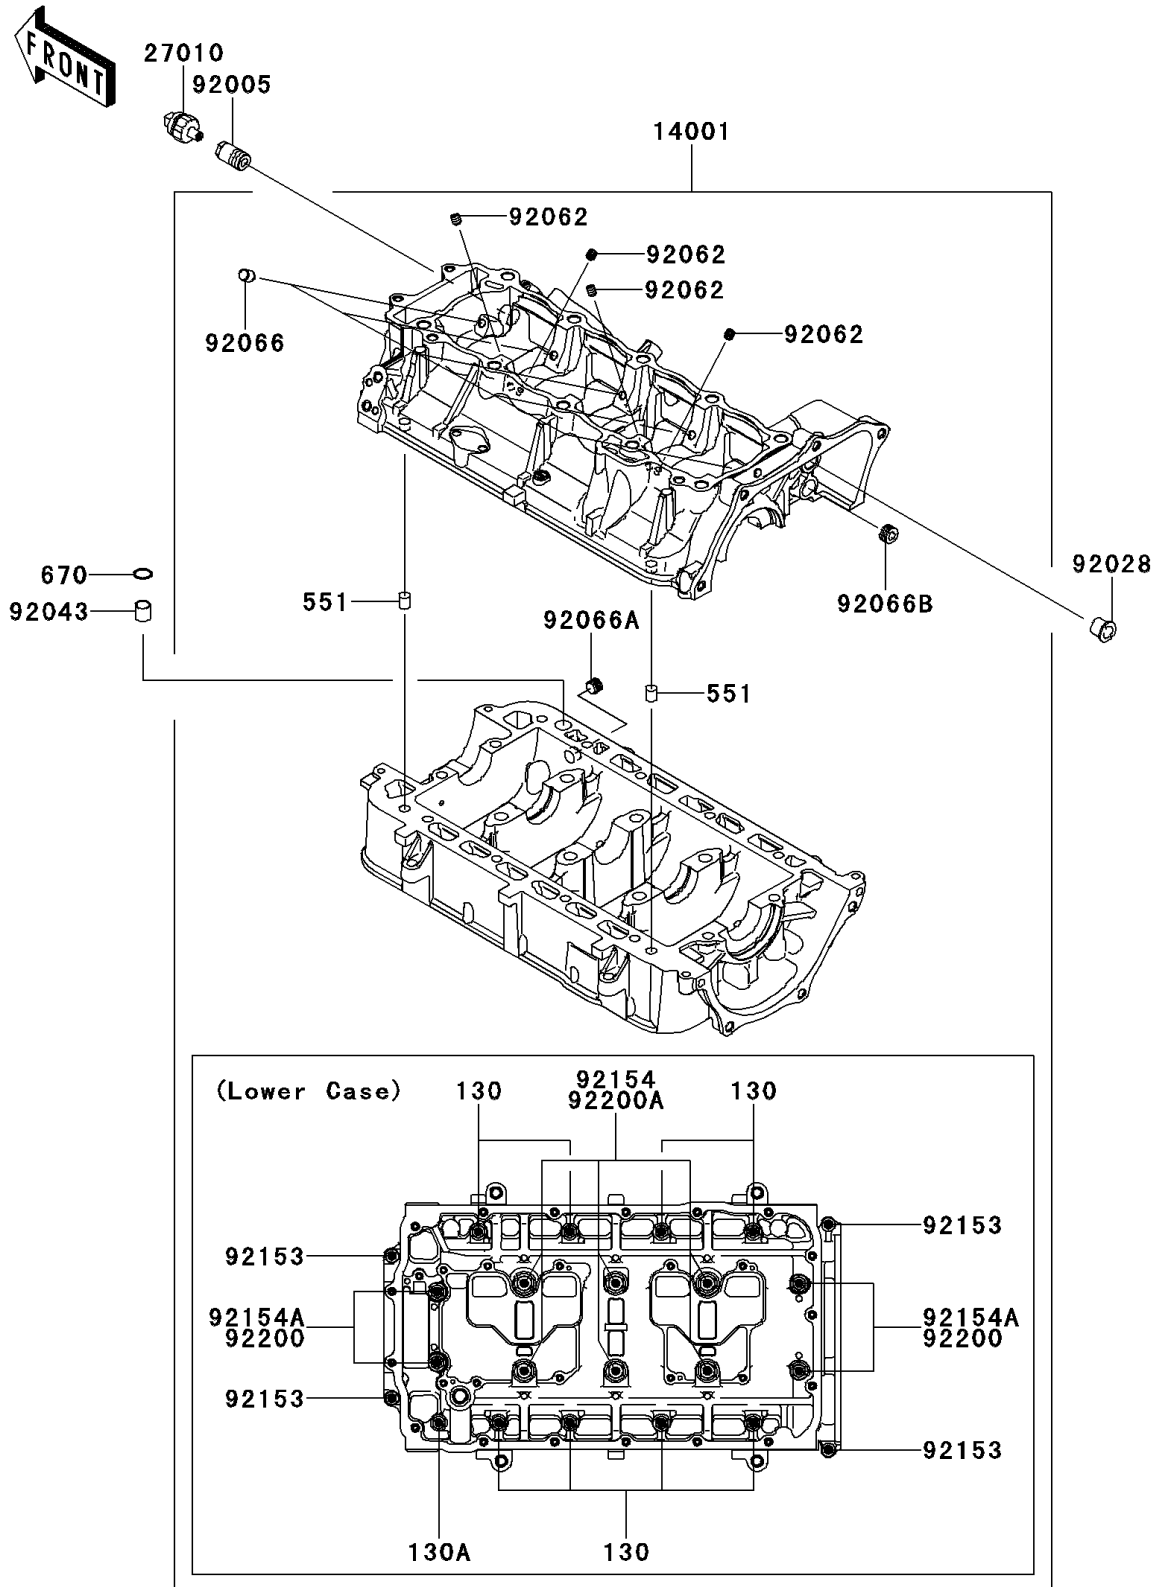

2013 JET SKI® ULTRA® 300X PARTS DIAGRAM

Crankcase

E1411

2013 JET SKI® ULTRA® 300X PARTS LIST

Crankcase

ITEM NAME	PART NUMBER	QUANTITY
BOLT-FLANGED,8X45 (Ref # 130)	130CD0845	8
BOLT-FLANGED,8X55 (Ref # 130A)	130CD0855	1
PIN-DOWEL (Ref # 551)	551R1012	2
O RING,14MM (Ref # 670)	670D2014	1
SET-CRANKCASE (Ref # 14001)	14001-0567	1
SWITCH,OIL PRESSURE (Ref # 27010)	27010-3786	1
FITTING (Ref # 92005)	92005-0714	1
BUSHING (Ref # 92028)	92028-3718	1
PIN,11.5X14X14 (Ref # 92043)	92043-1279	1
NOZZLE (Ref # 92062)	92062-0004	4
PLUG,OIL LINE,7.2X8 (Ref # 92066)	92066-1012	5
PLUG (Ref # 92066A)	92066-3778	1
PLUG (Ref # 92066B)	92066-3782	1
BOLT,6X30 (Ref # 92153)	92153-3707	4
BOLT (Ref # 92154)	92154-0719	6
BOLT (Ref # 92154A)	92154-0720	4
WASHER (Ref # 92200)	92200-0743	4
WASHER,11.5X20.5X1.6 (Ref # 92200A)	92200-0747	6