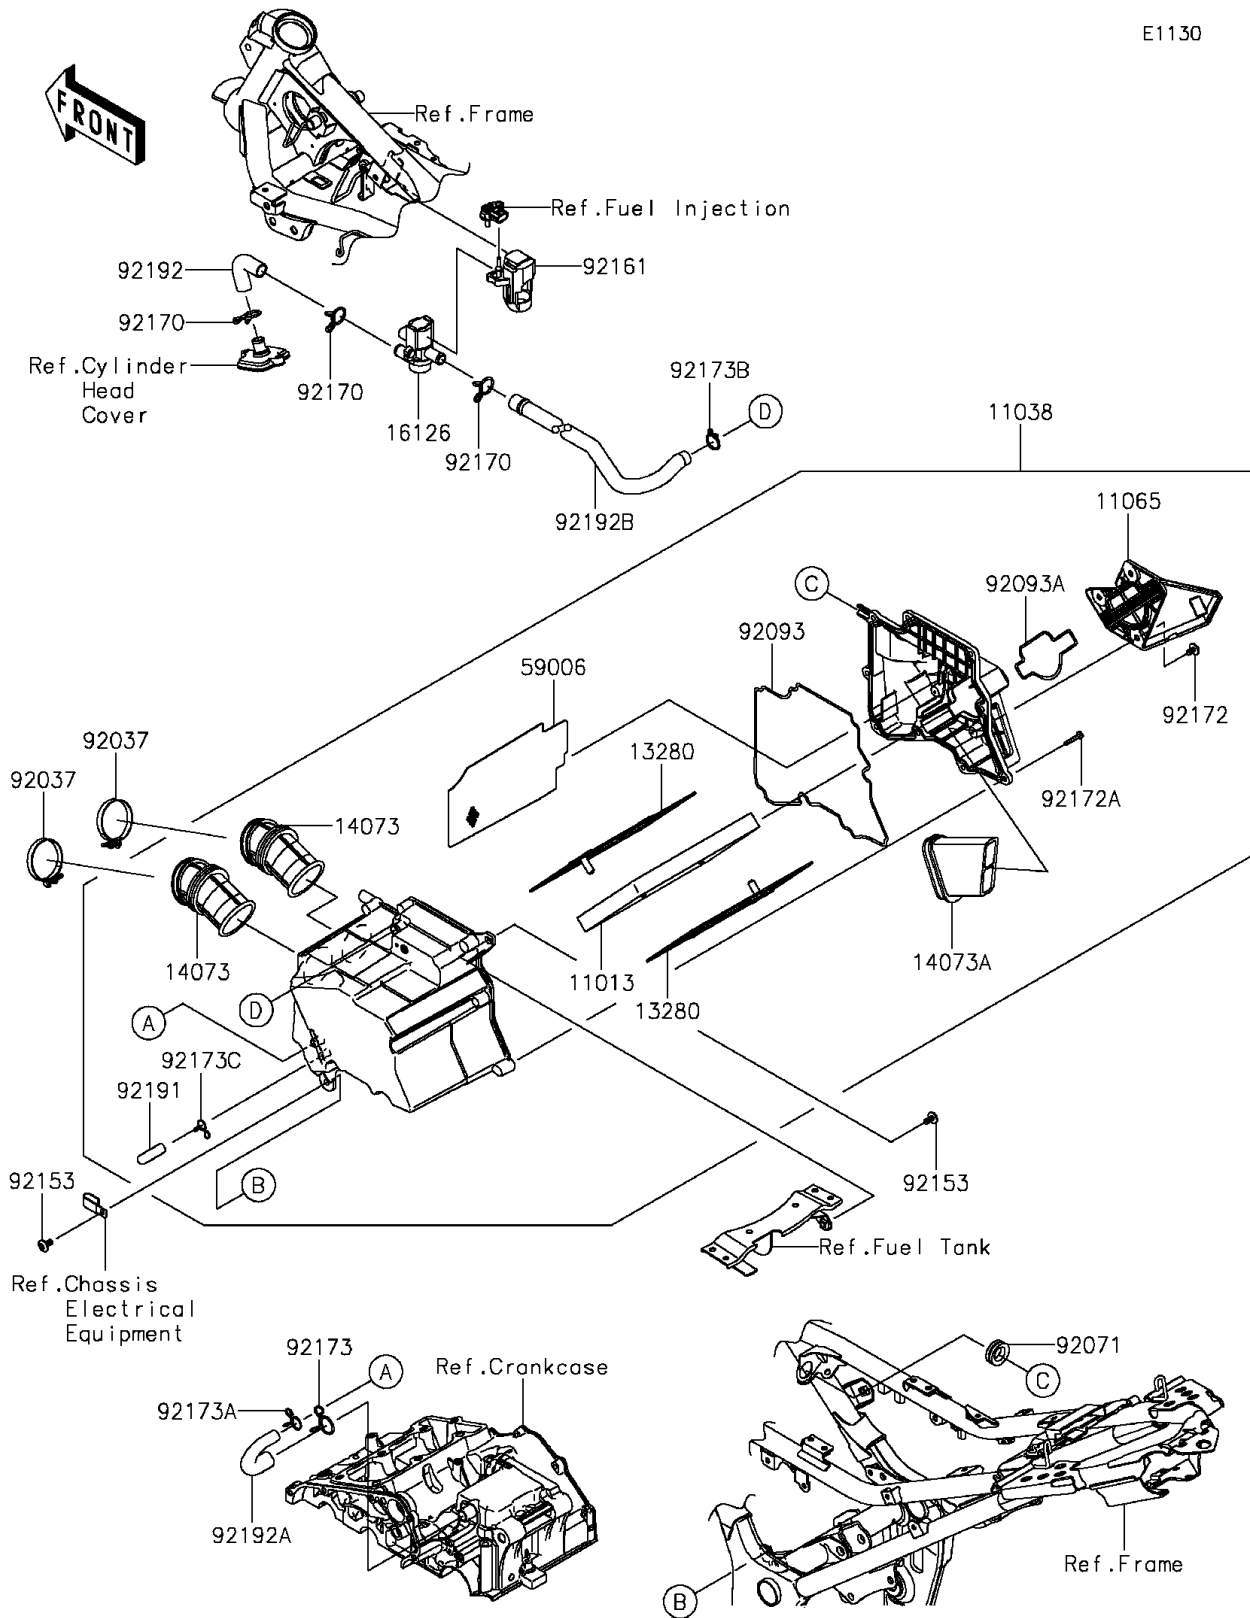

2015 NINJA® 300 SE PARTS DIAGRAM

Air Cleaner

E1130

2015 NINJA® 300 SE PARTS LIST

Air Cleaner

ITEM NAME	PART NUMBER	QUANTITY
ELEMENT-AIR FILTER (Ref # 11013)	11013-0020	1
CASE-ASSY-AIR FILTER (Ref # 11038)	11038-0035	1
CAP (Ref # 11065)	11065-0749	1
HOLDER,ELEMENT (Ref # 13280)	13280-0226	1
DUCT,THROTTLE BODY (Ref # 14073)	14073-0733	1
DUCT,INTAKE (Ref # 14073A)	14073-0762	1
VALVE,AIR CUT (Ref # 16126)	16126-0039	1
ARRESTER-FLAME (Ref # 59006)	59006-0014	1
CLAMP,55MM (Ref # 92037)	92037-1486	1
GROMMET (Ref # 92071)	92071-0709	1
SEAL,CASE-AIR FILTER (Ref # 92093)	92093-0078	1
SEAL,CAP (Ref # 92093A)	92093-0144	1
BOLT,SOCKET,6X12 (Ref # 92153)	92153-1948	1
DAMPER,ACV (Ref # 92161)	92161-1424	1
CLAMP (Ref # 92170)	92170-1017	1
SCREW,6X10 (Ref # 92172)	92172-0005	1
SCREW,TAPPING,5X25 (Ref # 92172A)	92172-0296	1
CLAMP,20MM (Ref # 92173)	92173-0190	1
CLAMP,14MM (Ref # 92173A)	92173-0192	1
CLAMP,18MM (Ref # 92173B)	92173-0193	1
CLAMP,11.6MM (Ref # 92173C)	92173-0198	1
TUBE,8X12X40 (Ref # 92191)	92191-1795	1
TUBE,ACV-HEAD (Ref # 92192)	92192-0902	1
TUBE,BREATHER (Ref # 92192A)	92192-1097	1
TUBE,ACV-A/C (Ref # 92192B)	92192-1231	1