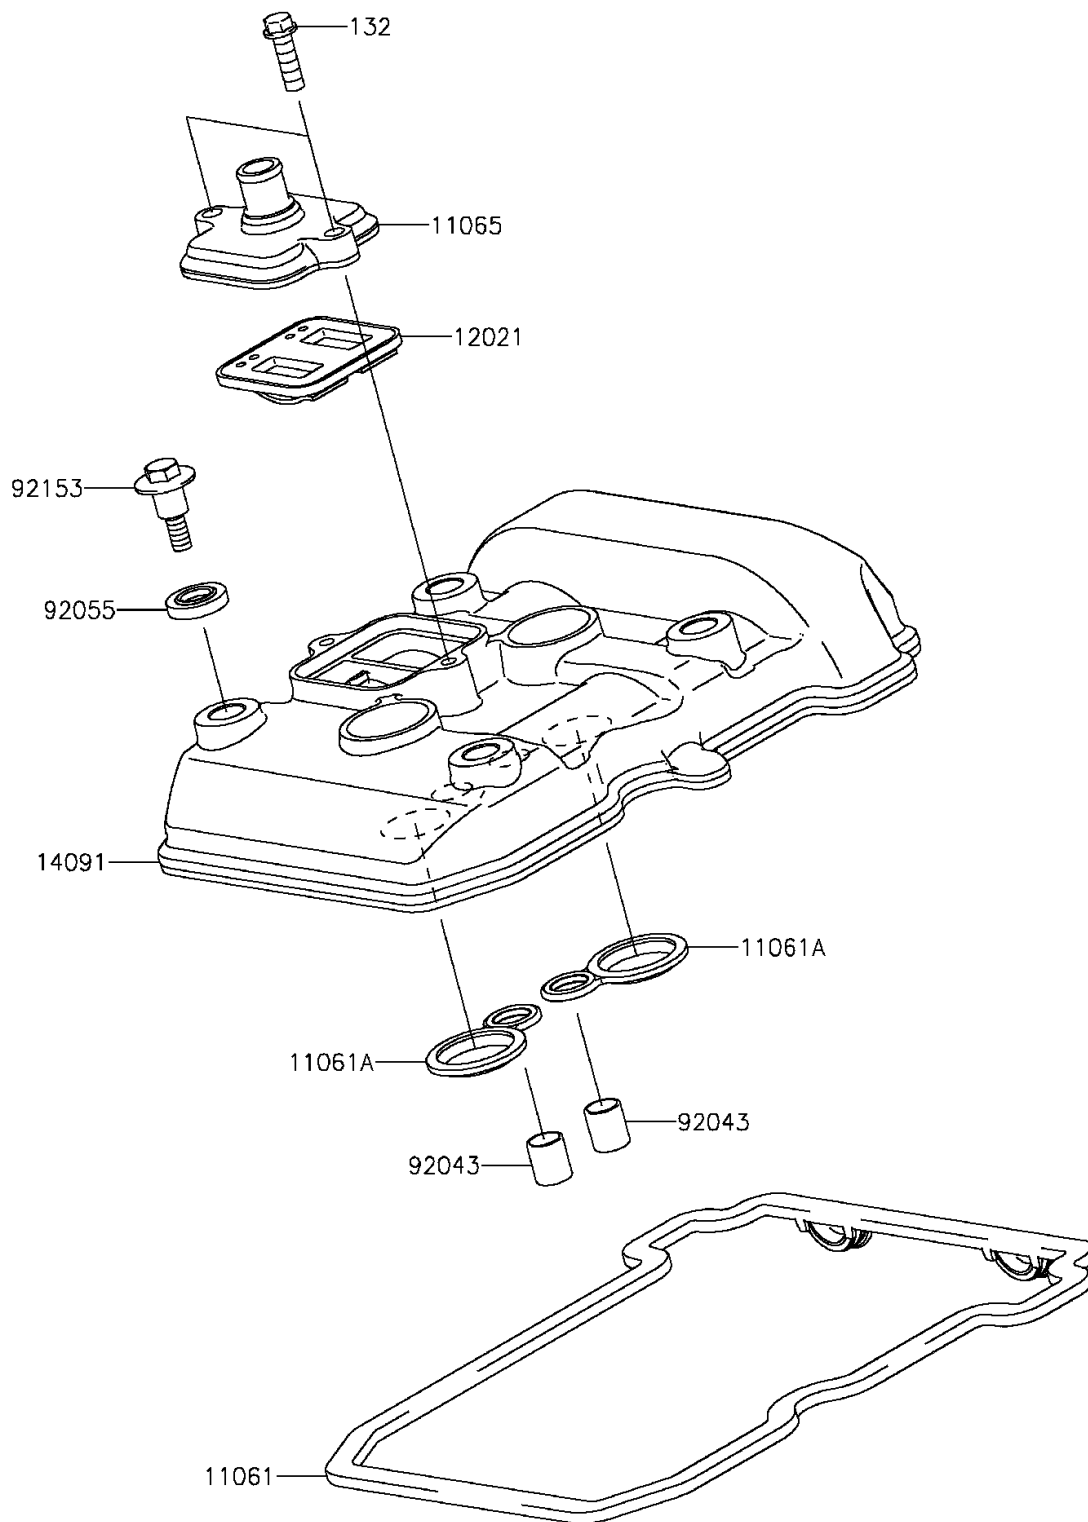

## 2015 NINJA® 300 SE PARTS DIAGRAM

Cylinder Head Cover

E1112

## 2015 NINJA® 300 SE PARTS LIST

Cylinder Head Cover

ITEM NAME	PART NUMBER	QUANTITY
BOLT-FLANGED-SMALL,6X20 (Ref # 132)	132BA0620	1
GASKET,CYLINDER HEAD COVER (Ref # 11061)	11061-0282	1
GASKET,PLUG HOLE (Ref # 11061A)	11061-0283	1
CAP (Ref # 11065)	11065-0349	1
VALVE-ASSY-REED (Ref # 12021)	12021-1130	1
COVER,CYLINDER HEAD (Ref # 14091)	14091-0724	1
PIN,10.1X12X14 (Ref # 92043)	92043-4009	1
RING-O,HEAD COVER BOLT (Ref # 92055)	92055-1352	1
BOLT,HEAD COVER (Ref # 92153)	92153-0793	1