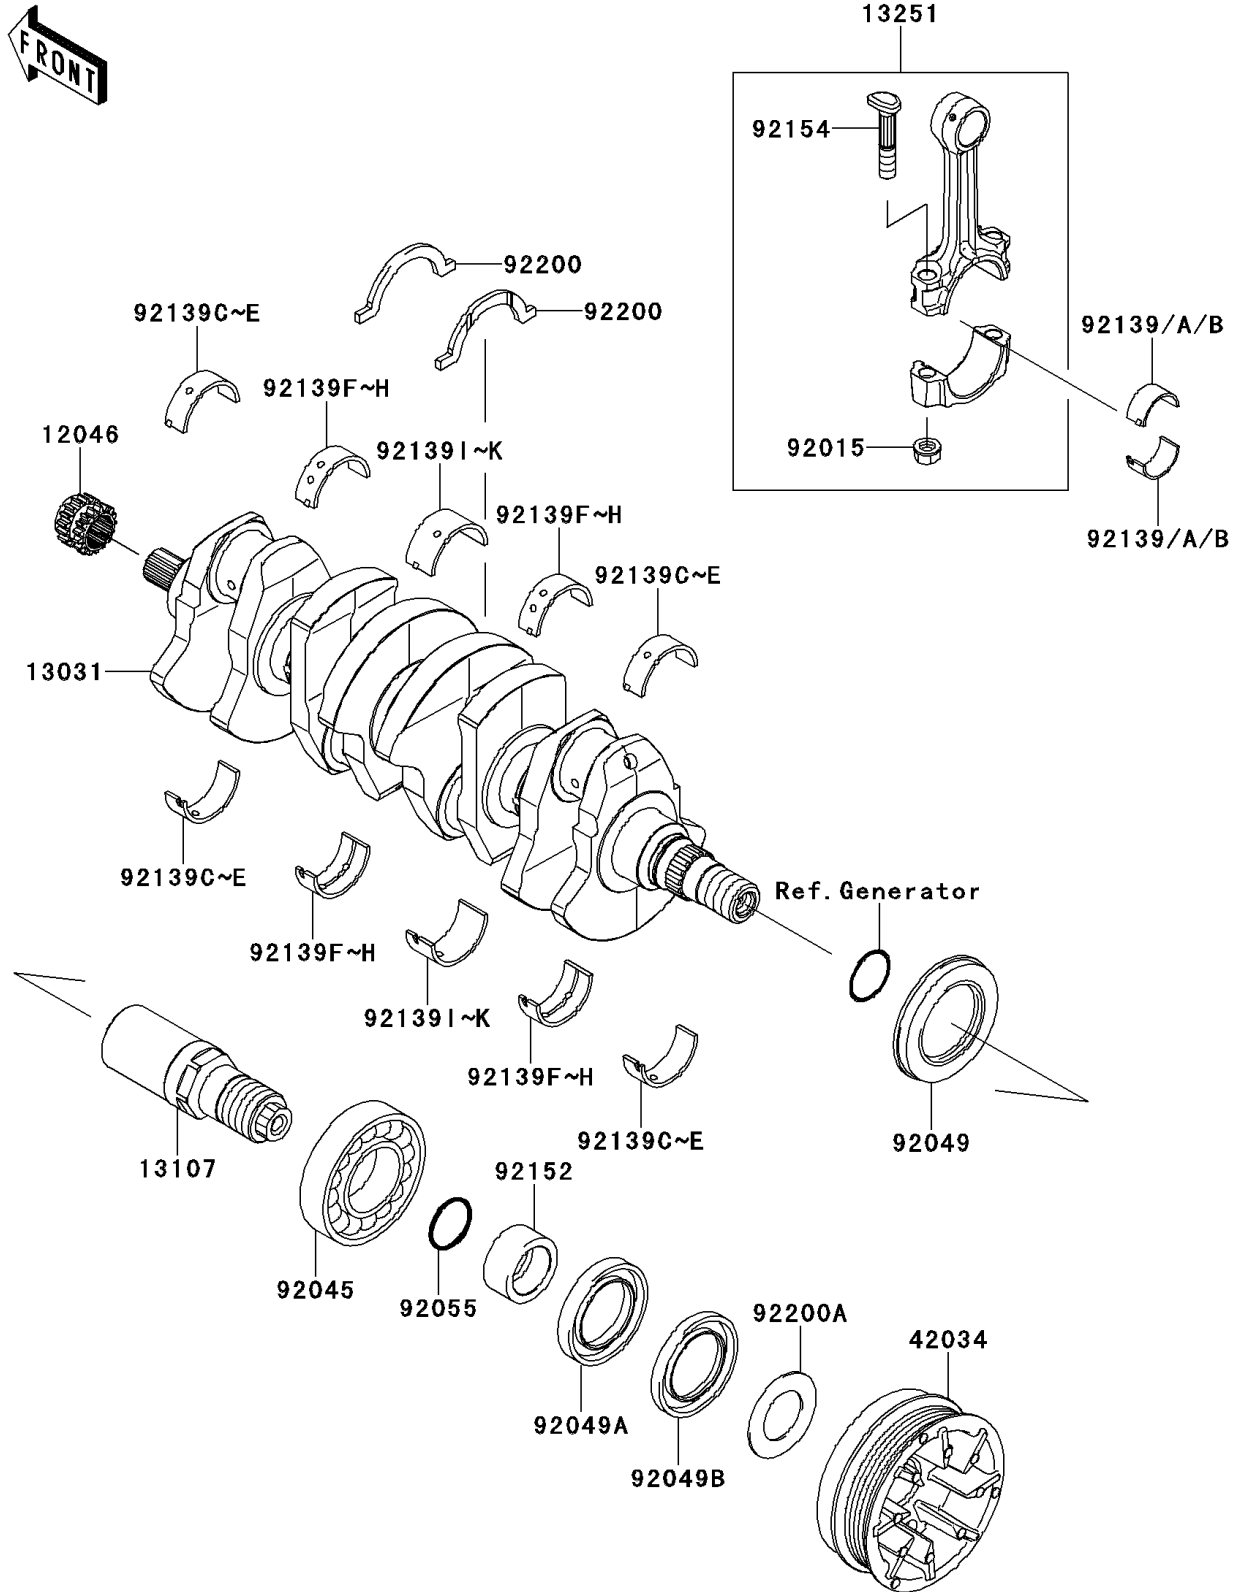

# 2013 JET SKI® ULTRA® 300X PARTS DIAGRAM

Crankshaft

E1321

## 2013 JET SKI® ULTRA® 300X PARTS LIST

### Crankshaft

ITEM NAME	PART NUMBER	QUANTITY
SPROCKET,17T (Ref # 12046)	12046-3711	1
CRANKSHAFT-COMP (Ref # 13031)	13031-3743	1
SHAFT (Ref # 13107)	13107-3810	1
ROD-ASSY-CONNECTING,J (Ref # 13251)	13251-3703-JJ	4
COUPLING (Ref # 42034)	42034-3723	1
NUT,CONNECTING ROD (Ref # 92015)	92015-1559	8
BEARING-BALL,6208ZZ AS2S (Ref # 92045)	92045-3739	1
SEAL-OIL,SD347626LHS (Ref # 92049)	92049-3736	1
SEAL-OIL,FPJ740628.5ZS (Ref # 92049A)	92049-3737	1
SEAL-OIL,S40626NS (Ref # 92049B)	92049-3738	1
RING-O,27.7X2.4 (Ref # 92055)	92055-091	1
BUSHING,CONNECTING ROD,GREEN (Ref # 92139)	92139-0722	8
BUSHING,CONNECTING ROD,YELLOW (Ref # 92139A)	92139-0723	AR
BUSHING,CONNECTING ROD,PINK (Ref # 92139B)	92139-0724	AR
BUSHING,CRANKSHAFT,#1&#5,GREEN (Ref # 92139C)	92139-0725	4
BUSHING,CRANKSHAFT,#1&#5,YEL (Ref # 92139D)	92139-0726	AR
BUSHING,CRANKSHAFT,#1&#5,PINK (Ref # 92139E)	92139-0727	AR
BUSHING,CRANKSHAFT,#2&#4,GREEN (Ref # 92139F)	92139-0728	4
BUSHING,CRANKSHAFT,#2&#4,YEL (Ref # 92139G)	92139-0729	AR
BUSHING,CRANKSHAFT,#2&#4,PINK (Ref # 92139H)	92139-0730	AR
BUSHING,CRANKSHAFT,#3,GREEN (Ref # 92139I)	92139-0731	2
BUSHING,CRANKSHAFT,#3,YELLOW (Ref # 92139J)	92139-0732	AR
BUSHING,CRANKSHAFT,#3,PINK (Ref # 92139K)	92139-0733	AR
COLLAR,30X40X18 (Ref # 92152)	92152-3759	1
BOLT,CONNECTING ROD,9MM (Ref # 92154)	92154-3720	8
WASHER (Ref # 92200)	92200-3789	2
WASHER,30.5X52X1.5 (Ref # 92200A)	92200-3808	1